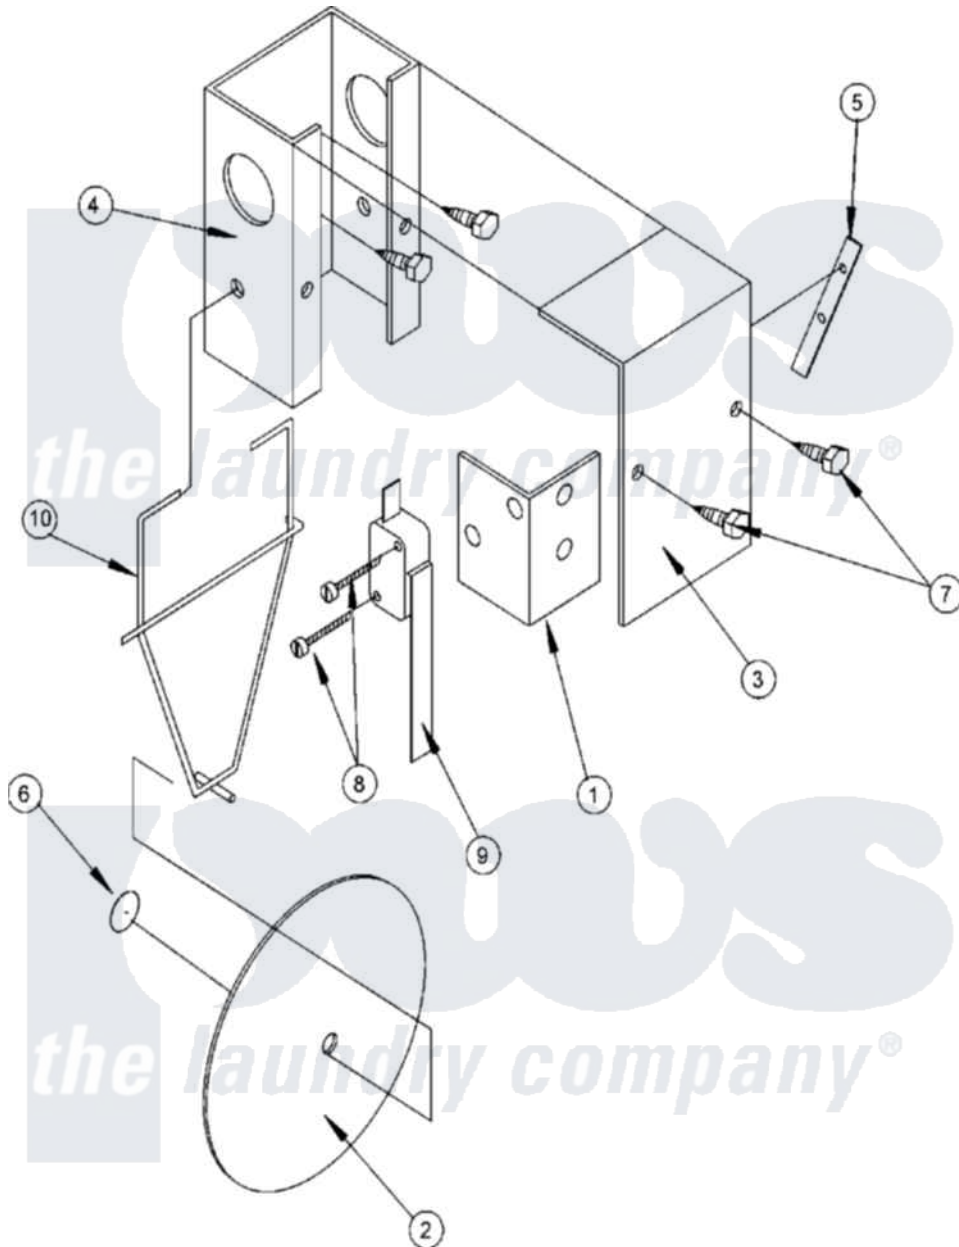

# Maytag MDG76PCBWW 17 - SAIL SWITCH

Maytag Commercial Maytag MDG76PCBWW Dryer Parts Parts Diagram 17 - SAIL SWITCH  
 Click on the part number to view part

Item	Original Part Number	Replaced By	Status	Part Description
001	A319203		Not Available	BRACKET, SAIL SWITCH MOUNTING
002	A319202	<a href="#">W10146866</a>		Sail Switch
003	A319201	<a href="#">319201</a>		Sailswitch
004	<a href="#">A319200</a>			Box, Sail Switch
005	A154004	<a href="#">154004</a>		Tinnerman
006	A154002	<a href="#">154002</a>		1 8 Push O
007	A150300	<a href="#">5307527001</a>		Switch
008	A150303	<a href="#">150303</a>		4 X 3 4 P
009	A122200	<a href="#">122200</a>		Sail Switch
"	A881706	<a href="#">881706</a>		Ad-95 Sail
010	A105500	<a href="#">W10146641</a>		Std Sail S