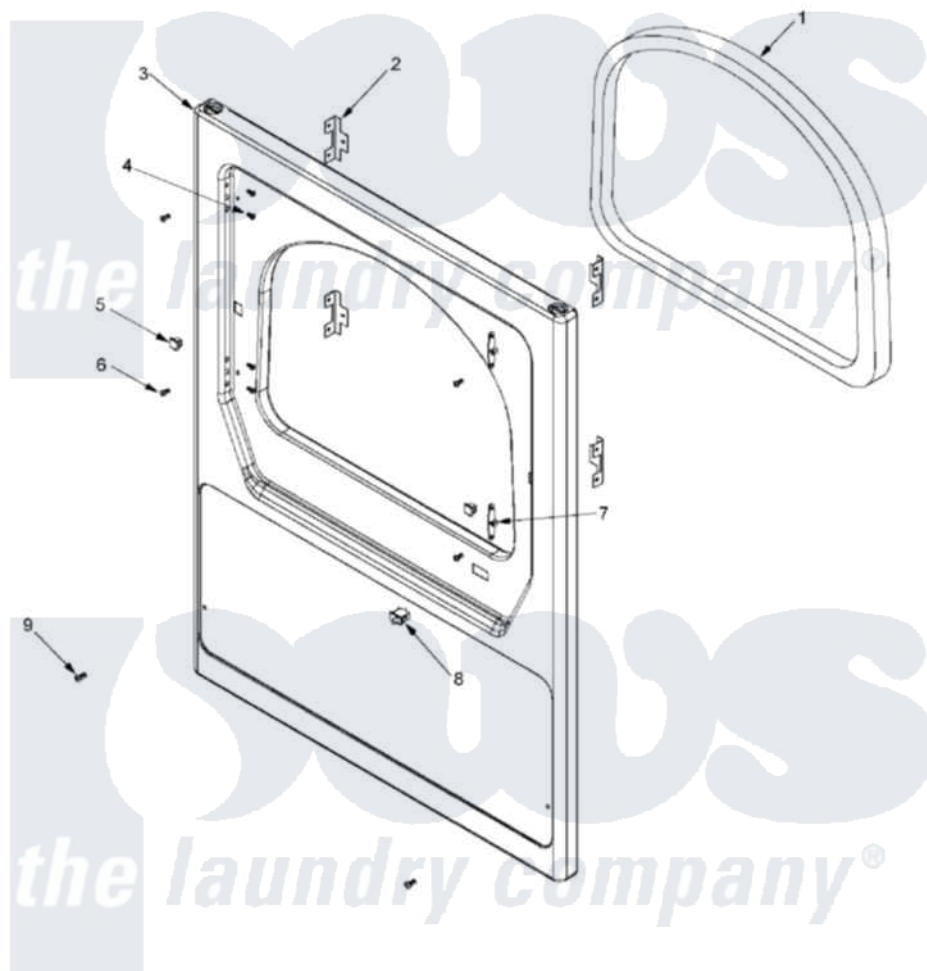

Maytag MLG23PDFGW 04 - FRONT PANEL

Maytag Commercial Maytag MLG23PDFGW Dryer Parts Parts Diagram 04 - FRONT PANEL
 Click on the part number to view part

Item	Original Part Number	Replaced By	Status	Part Description
001	33001767			Seal, Shroud
002	33002025			Twin Speednut
003	33002909			Panel, Front Upper Export PD
"	33002910			Panel, Front Lower Export
004	22002062	98006631		Screw
005	Y304578	LA-1003		Door Catch Kit
006	33001486	98008544		Screw
007	33001175			Cover, Hinge Hole
008	33002166			Switch, Door
009	33002881			Screw, Security No.10-16 x 1/2