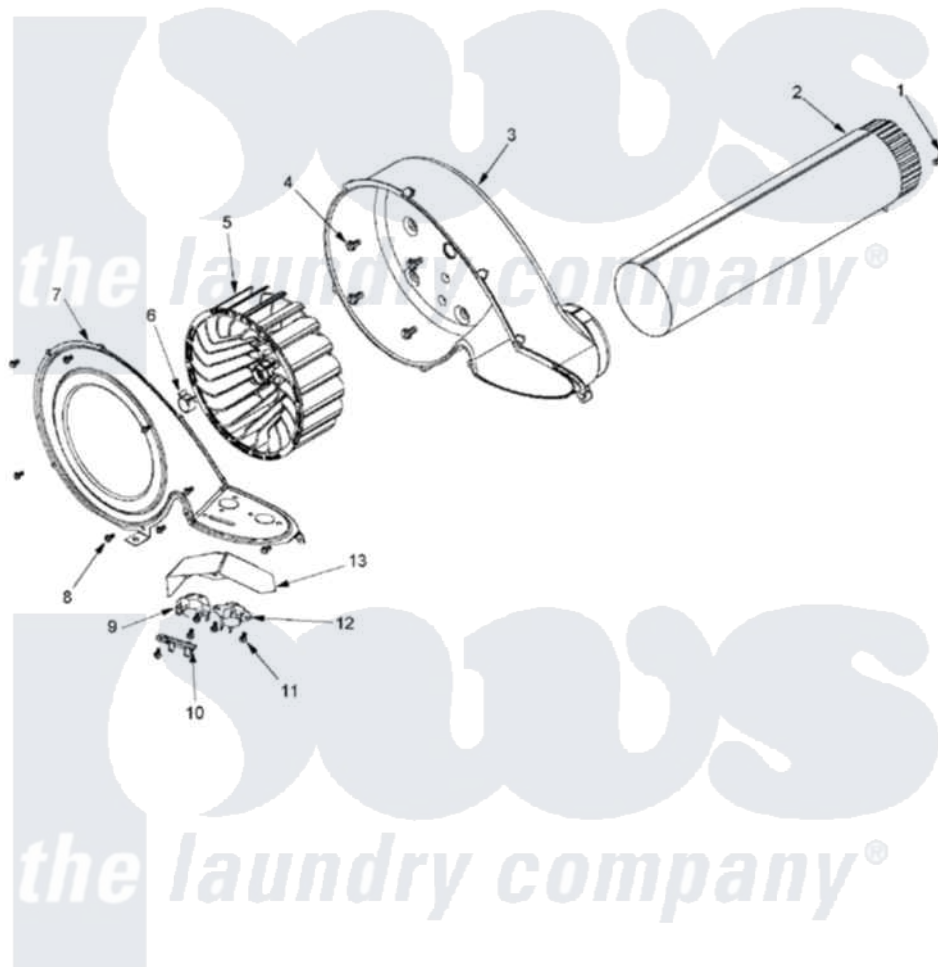

Maytag MLG23PDFGW 08 - BLOWER

Maytag Commercial Maytag MLG23PDFGW Dryer Parts Parts Diagram 08 - BLOWER

Click on the part number to view part

Item	Original Part Number	Replaced By	Status	Part Description
001	22001995			Screw Note: Screw, Tumbler Front And Shroud
002	33001799			Outlet Duct Assembly Note: Outlet Duct Assembly
003	33001789			Housing, Blower
004	Y310632	1163839		Screw
005	33002797			Wheel, Blower
006	312967			Clamp, Blower Housing
007	33002711			Cover, Blower Housing
008	33001855	33002917		Screw, No.10-16
009	303392			Thermostat, Cycling
010	33001762			Fuse, Thermal
011	22002925	3370225		Screw
012	33303391			Thermostat, Cycling
013	33001837			Cover, Thermostat