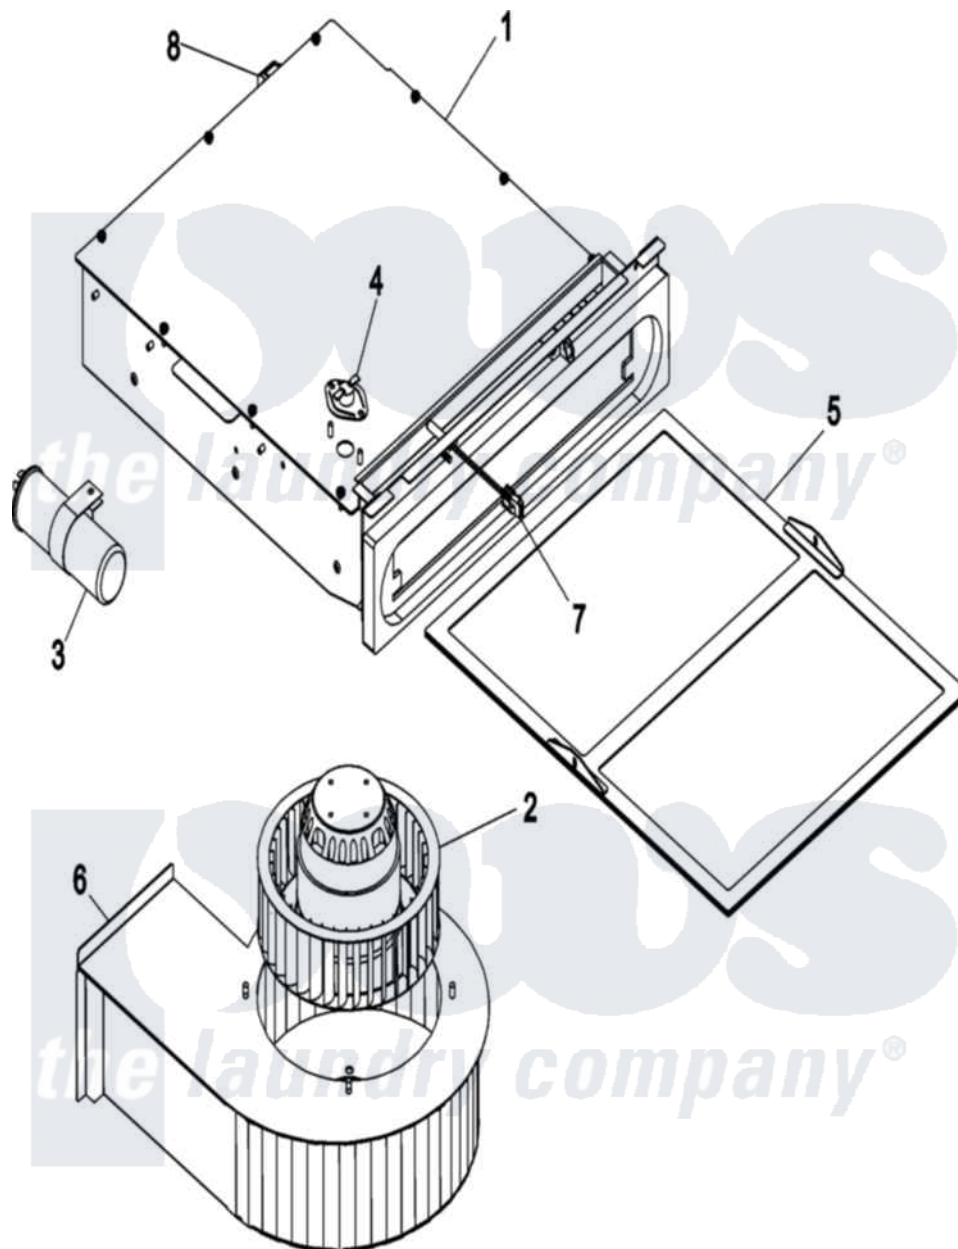

Maytag MLG33PDAWS 04 - BLOWER

Maytag Commercial Maytag MLG33PDAWS Dryer Parts Parts Diagram 04 - BLOWER
 Click on the part number to view part

Item	Original Part Number	Replaced By	Status	Part Description
001	A819193	W10147269		SI-31 PH8
002	A819185	W10147263		SL31-3131
003	A100639	100639		32MFD Capa
004	A130119	W10149306		L190 Temp
005	A319409	319409		SL3131 2nd
"	A819526	819526		SL3131 2nd
006	A818545	W10147189		SI-30 Blow
007	A818986	818986		SI2020 313
008	A122003	W10146710		Spst Door