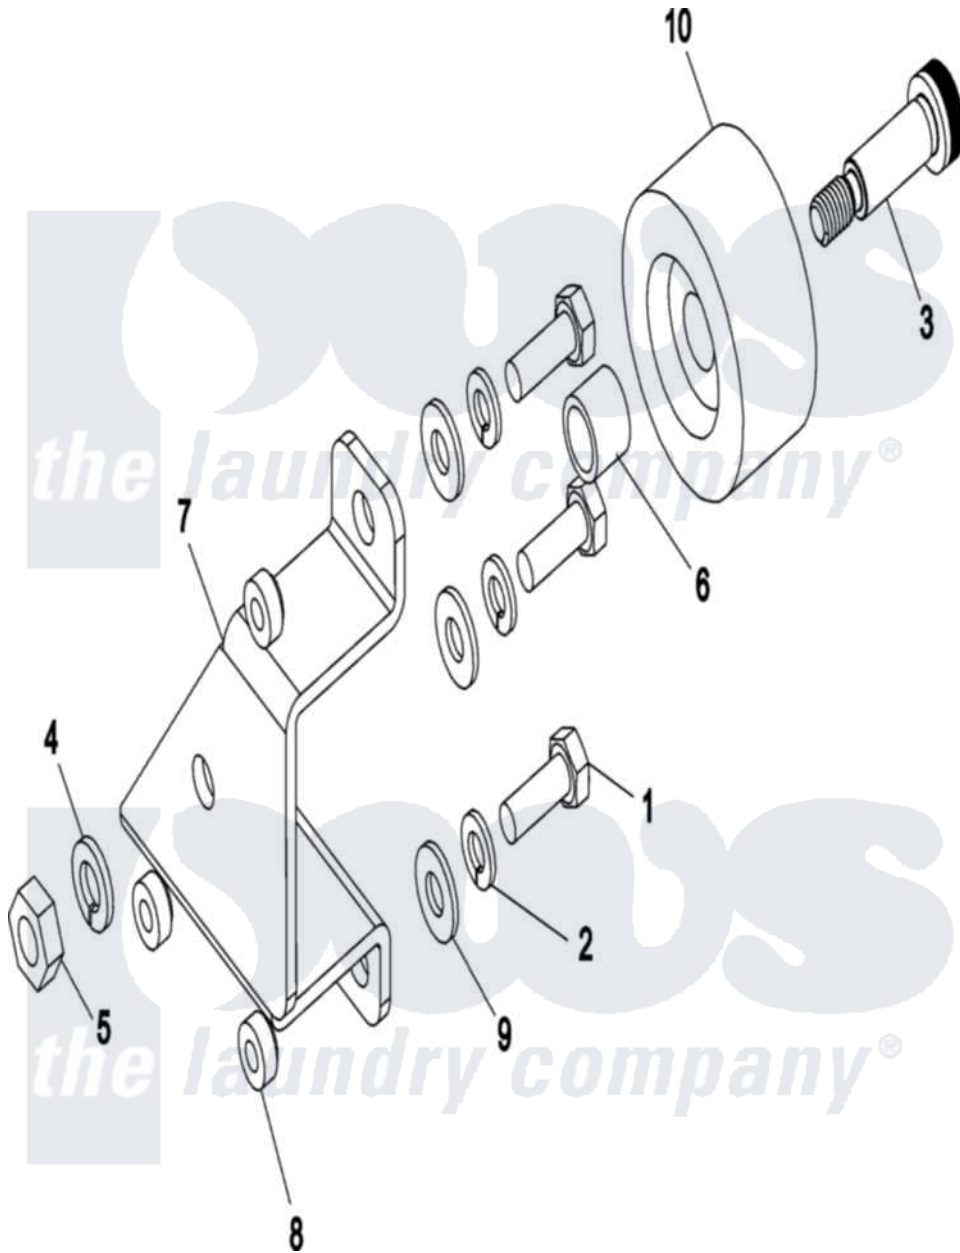

Maytag MLG33PDAWS 07 - ROLLER WHEEL ASSEMBLY

Maytag [Commercial Maytag MLG33PDAWS Dryer Parts](#) Parts Diagram 07 - ROLLER WHEEL ASSEMBLY
 Click on the part number to view part

Item	Original Part Number	Replaced By	Status	Part Description
001	A150510	150510		1 4-20 X 3
002	A153007	153007		1 4 Split
003	A154267		Not Available	M10x25MM SHOULDER SCREW
004	A153002	8182939		Washer, Lock
005	A154013	154013		M8 Steel H
006	A154284		Not Available	TUMBLER WHEEL SPACER
007	A318232	318232		SI-20 Frt
"	A318233	318233		SI-20 Frt
"	A318531	318531		SI-20 Slot
"	A318532		Not Available	FT RT ROLLER WHEEL BRKT NOT SHOWN IN ILLUSTRATION
008	A153564	153564		8-32 X 3 8
009	A153018	153018		1 4 Flat
010	A180050		Not Available	WHEEL