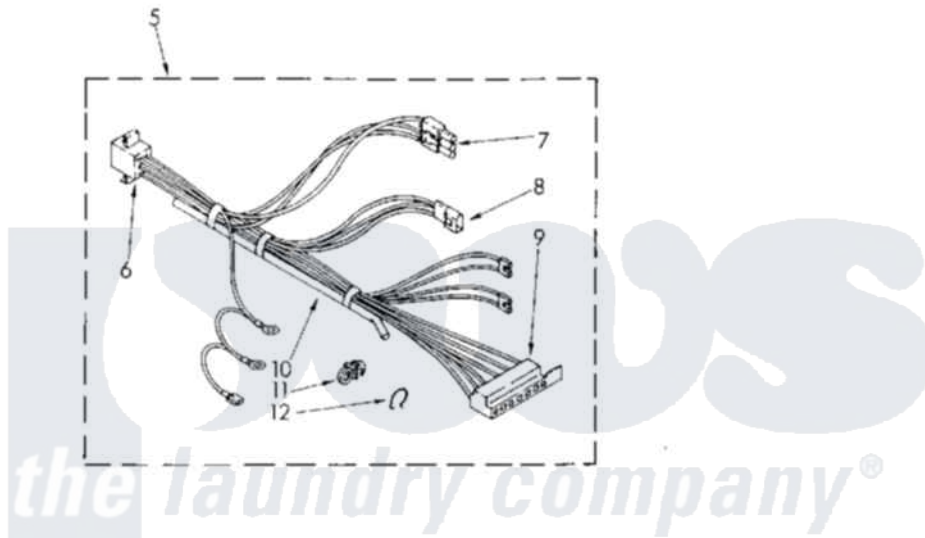

Whirlpool CA2751XSW2 10 - WIRING HARNESS

WIRING HARNESS PARTS

For Model: CA2751XSW2

FOR ORDERING INFORMATION REFER TO PARTS PRICE LIST

3348934

12

757-A-12

Whirlpool [Commercial Whirlpool CA2751XSW2 Washer Parts](#) Parts Diagram 10 - WIRING HARNESS
 Click on the part number to view part

Item	Original Part Number	Replaced By	Status	Part Description
1	3348448	3348409		Harness, Console
2	96894			Plug, Terminal
3	352457		Not Available	Plug, Terminal (6 Way) (Uses Terminal Below)
4	94697		Not Available	Cap, Terminal 12 Way (Uses Terminal 94613)
5	3348447			Harness and Pressure Switch Hose
6	94696			Plug, Terminal
7	62889			Receptacle, Terminal
8	353424			Plug, Terminal
9	62505			Block, Disconnect
10	386757	353244		Hose, Pressure Switch
11	62749		Not Available	Clip, Harness
12	63523			Harness, Protector