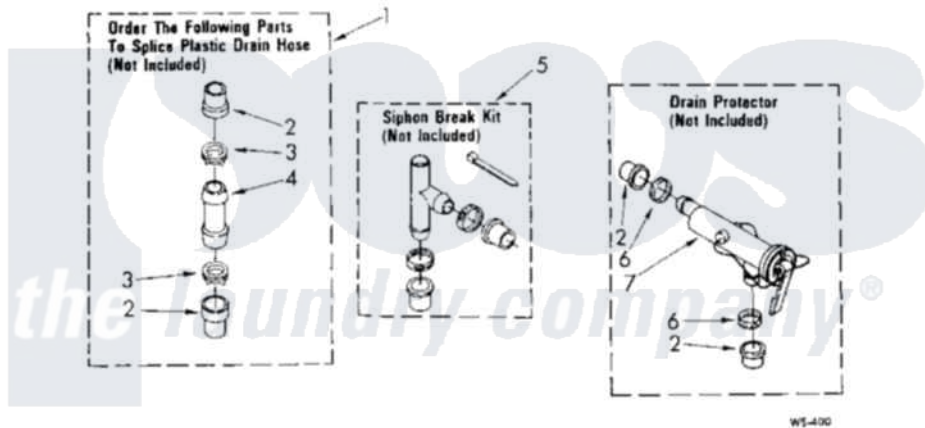

WATER SYSTEM PARTS

For Model: CA2751XSW2

[Whirlpool Commercial Whirlpool CA2751XSW2 Washer Parts](#) Parts Diagram 13 - WATER SYSTEM
 Click on the part number to view part

Item	Original Part Number	Replaced By	Status	Part Description
1	285442			Water System Parts
2	285321			Water System Parts
3	370447	285655		Clamp, Hose
4	16272			Connector, Straight
5	285320			Water System Parts
6	65349	285655		Clamp, Hose
7	367031			Water System Parts