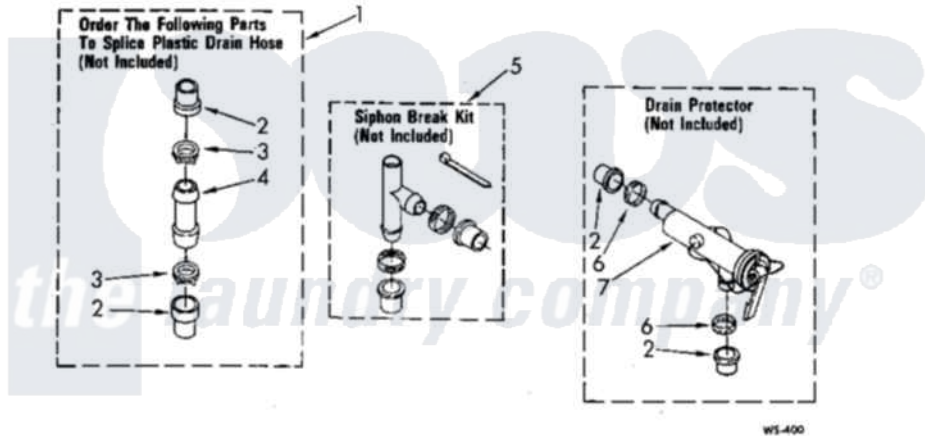

WATER SYSTEM PARTS

For Model: CA2751XWW1

Whirlpool Commercial Whirlpool CA2751XWG1 Washer Parts Parts Diagram 13 - WATER SYSTEM
 Click on the part number to view part

Item	Original Part Number	Replaced By	Status	Part Description
1	285442			Water System Parts
2	285321			Water System Parts
3	370447	285655		Clamp, Hose
4	16272			Connector, Straight
5	285320			Water System Parts
6	65349	285655		Clamp, Hose
7	367031			Water System Parts