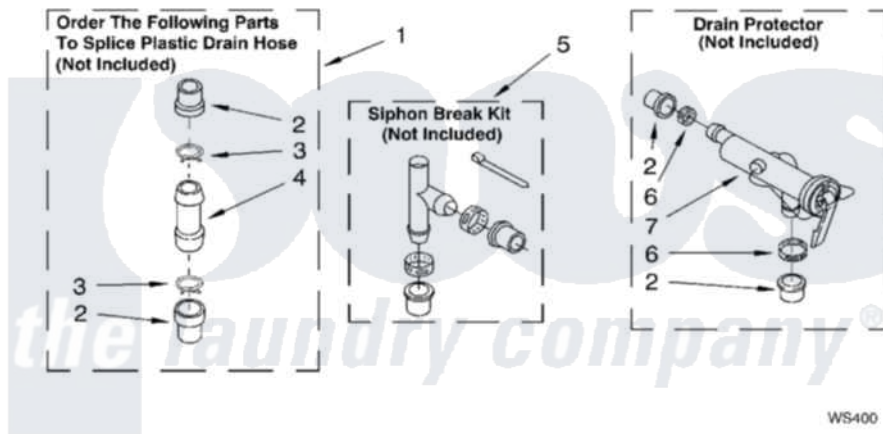

# Whirlpool CAP2762EW1 11 - WATER SYSTEM

## WATER SYSTEM PARTS

For Model: CAP2762EW1  
(White)

.8316466

15

Whirlpool Commercial Whirlpool CAP2762EW1 Washer Parts Parts Diagram 11 - WATER SYSTEM  
Click on the part number to view part

Item	Original Part Number	Replaced By	Status	Part Description
1			Not Available	
2	<a href="#">285321</a>			Water System Parts
3	370447	<a href="#">285655</a>		Clamp, Hose
4	<a href="#">16272</a>			Connector, Straight
5	<a href="#">285320</a>			Water System Parts
6	65349	<a href="#">285655</a>		Clamp, Hose
7	<a href="#">367031</a>			Water System Parts