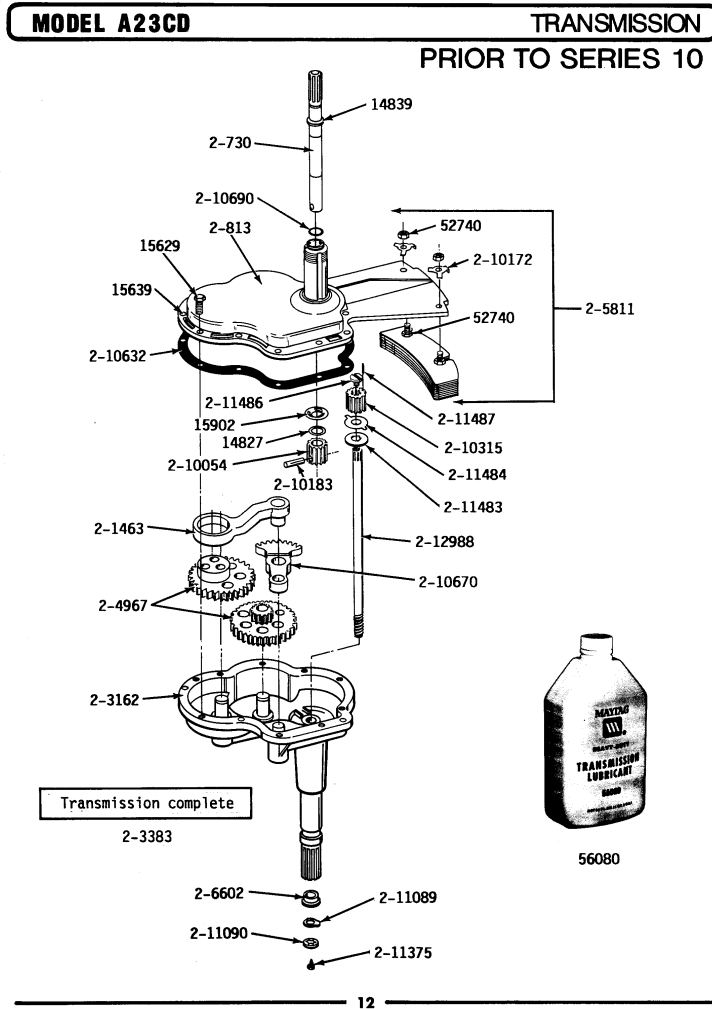

MAYTAG A23CDL Parts Diagram - 06 - TRANSMISSION

Item	Part Number	Part Description
1	Y014827	WASHER, CENTER SHAFT
2	Y014839	COLLAR, DRIVE SHAFT
3	Y015629	BOLT, GRINDING CHAMBER (DRAIN)
4	NLA	PANEL COVER
5	Y015902	SPRING, AGITATOR
6	Y052740	NUT
7	Y056080	TRANS LUBE (AUTO, 34 OZ.)
8	200730	AGITATOR SHAFT
9	NLA	PANEL COVER
10	NLA	PANEL COVER
11	NLA	PANEL COVER
12	203383	TRANS & CENTER ASSY. (REG)
13	204967	GEAR KIT, POWER FIN AGITATOR
14	NLA	PANEL COVER
15	206602	SEAL, LIP (CENTER SHAFT)
16	210054	PINION
17	NLA	PANEL COVER
18	210183	GROOV-PIN, 1/4 X 1-1/4
19	210315	PINION
20	210632	GASKET
21	NLA	PANEL COVER
22	210690	SEAL, RUBBER
23	211089	LUG, STOP

Item	Part Number	Part Description
24	211090	WASHER, LOCK
25	211375	SCREW, STOP LUG (CNTR SHAFT)
26	211483	WASHER, SPLINED
27	211484	LUG WASHER
28	211486	SCREW (3/8-16 X 1/2 INCH)
29	NLA	PANEL COVER
30	212988	CENTER SHAFT