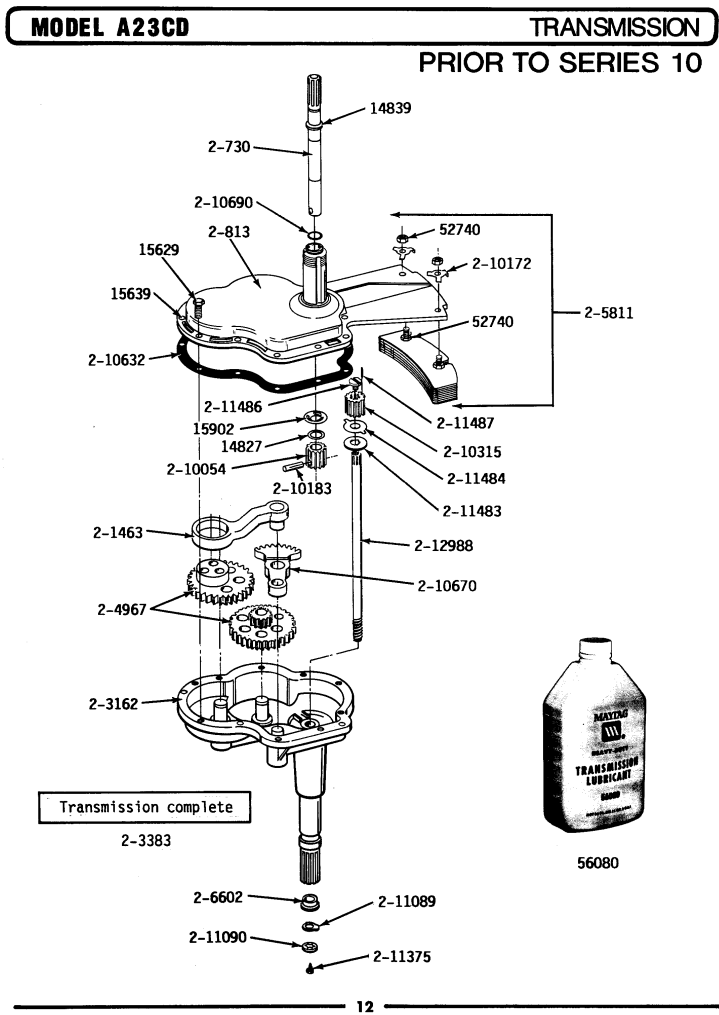

MAYTAG A23CDL Parts Diagram - 06 - TRANSMISSION

Item	Part Number	Part Description
1	Y014827	WASHER, CENTER SHAFT
2	Y014839	COLLAR, DRIVE SHAFT
3	Y015629	BOLT, GRINDING CHAMBER (DRAIN)
4	NLA	PANEL COVER
5	Y015902	SPRING, AGITATOR
6	Y052740	NUT
7	Y056080	TRANS LUBE (AUTO, 34 OZ.)
8	200730	AGITATOR SHAFT
9	NLA	PANEL COVER
10	NLA	PANEL COVER
11	NLA	PANEL COVER
12	203383	TRANS & CENTER ASSY. (REG)
13	204967	GEAR KIT, POWER FIN AGITATOR
14	NLA	PANEL COVER
15	206602	SEAL, LIP (CENTER SHAFT)
16	210054	PINION
17	NLA	PANEL COVER
18	210183	GROOV-PIN, 1/4 X 1-1/4
19	210315	PINION
20	210632	GASKET
21	NLA	PANEL COVER
22	210690	SEAL, RUBBER
23	211089	LUG, STOP

Item	Part Number	Part Description
24	211090	WASHER, LOCK
25	211375	SCREW, STOP LUG (CNTR SHAFT)
26	211483	WASHER, SPLINED
27	211484	LUG WASHER
28	211486	SCREW (3/8-16 X 1/2 INCH)
29	NLA	PANEL COVER
30	212988	CENTER SHAFT