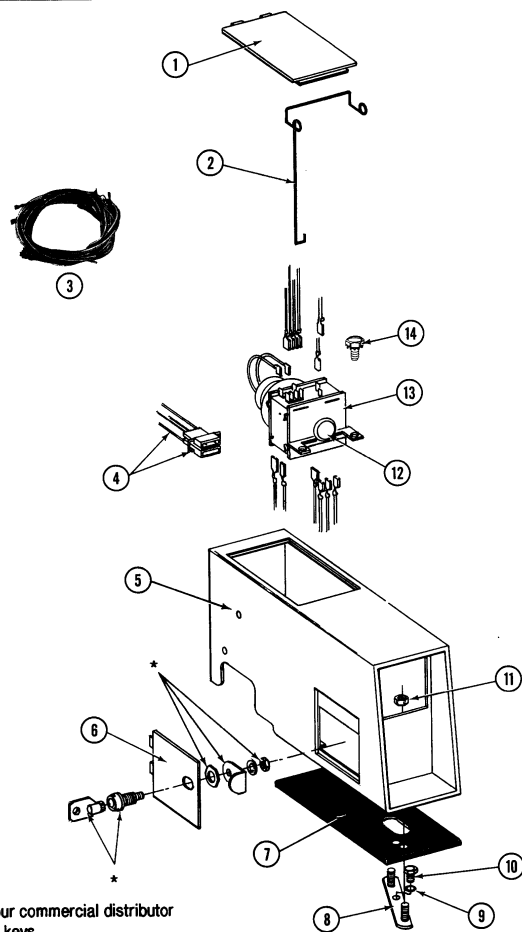

# MAYTAG LDG26CT Parts Diagram - 04 - CONTROL CENTER - CT MODELS

SECTION: CT CONTROL CENTER  
 MODEL: DE-DG26CT

\*Contact your commercial distributor  
 for locks & keys

Issue Date: 11/90

18

Item	Part Number	Part Description
1	NLA	PANEL COVER
2	214878	LATCH FOR ACCESS DOOR
3	NLA	PANEL COVER
4	NLA	PANEL COVER
5	NLA	PANEL COVER
6	NLA	PANEL COVER
7	214660	GASKET, METER CASE
8	NLA	PANEL COVER
9	910309	WASHER
10	211294	SCREW
11	Y052740	NUT
12	213089	KNOB, TIMER
12	Y312300	GROOV-PIN
13	NLA	PANEL COVER
13	Y303801	TIMER WITH KNOB AND PIN
14	212276	SCREW