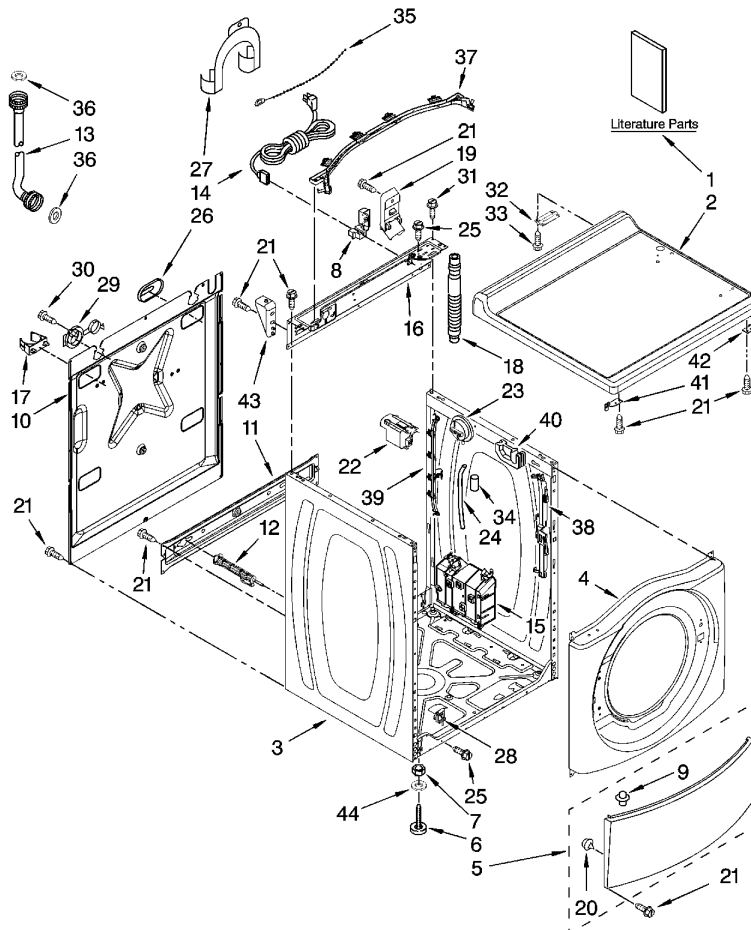

# MAYTAG MAH22PDAWW0 Parts Diagram - 01 - TOP AND CABINET PARTS

## TOP AND CABINET PARTS

For Model: MAH22PDAWW0  
(White)

W10165328

2

Item	Part Number	Part Description
30	8540727	Screw, 3 x 8 mm
31	8540329	SCREW
32	8565018	Hinge & Pin Assembly
33	342055	Screw, 8-18 x 1/2
34	2161302	Sleeve, Pressure Switch Hose
35	3347868	Cable Tie
36	16123	Washer, Water Inlet Hose (4) (1-1/16 x 5/8)
37	W10168548	Harness Channel, Top Rear
38	W10168546	Harness Channel, Side Front
39	W10168547	Harness Channel, Side Rear
40	8540643	Bracket, Spring
41	W10137445	BRACKET - TOP PANEL, LEFT
42	W10137444	BRACKET - TOP PANEL, RIGHT
43	W10137398	STOP - TOP PANEL
44	487576	Washer, Nylon (4)
1	W10165327	Installation Instructions
1	W10165326	Tech Sheet (English)
1	W10194214	Tech Sheet (French)
1	W10165328	Repair Parts List
2	W10137411	Top
3	W10184997	Cabinet
4	W10112948	Panel, Front
5	8540813	Toe Panel

## TOP AND CABINET PARTS

For Model: MAH22PDAWW0  
(White)

W10165328

2

Item	Part Number	Part Description
6	W10121677	Foot, Leveling (4)
7	3359452	NUT, LOCK
8	W10110676	Strain Relief, Power Cord
9	8518891	RIVET
10	8540582	Panel, Rear
11	W10189659	Brace, Transport
12	8540199	Bolt, Shipping (4)
13	8571377	Hose, Water Inlet (Blue Coupler)
13	8571378	HOSE, WATER INLET (HOT WATER)
14	W10029820	Cord, Power
15	W10163005	Motor Control Unit
16	W10161694	Brace, Rear
17	8540093	Clamp, Tube Transportation
18	W10114608	Hose, Drain
19	8540607	Retainer, Hose Outlet
20	238614	Bumper
21	W10015090	Screw, 8-18 x 5/8
22	8540230	Filter, Interference
23	W10163980	Switch, Pressure
24	8540294	Hose, Pressure Switch
25	8540479	Screw, Grounding
26	8540268	Cover, Transport
27	8540021	U-Bend, Drain Hose