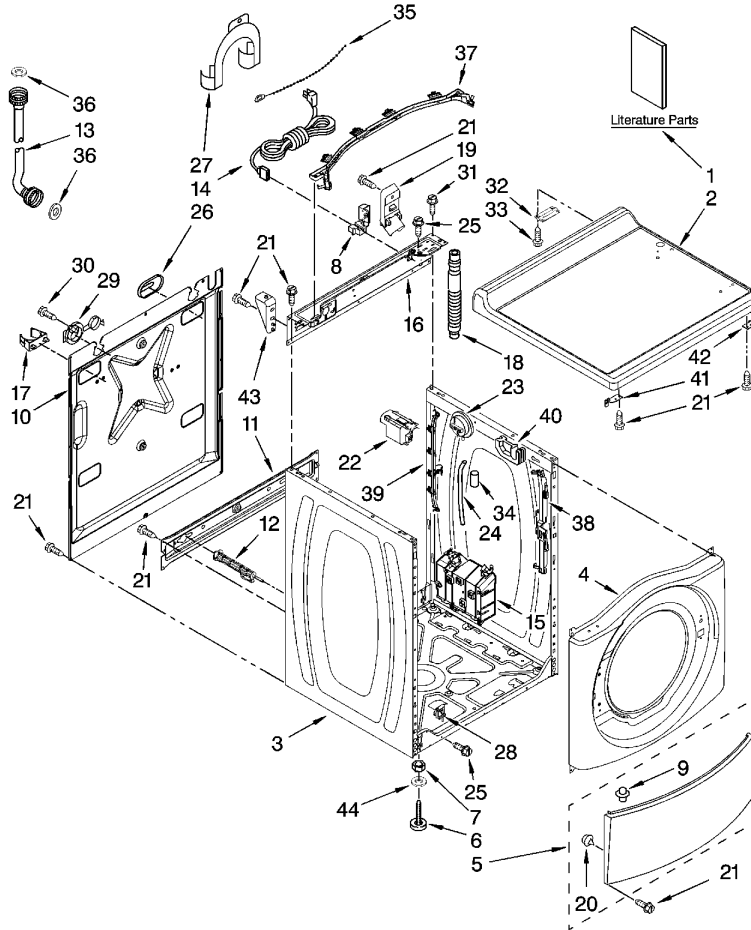

# MAYTAG MAH22PDAWW0 Parts Diagram - 01 - TOP AND CABINET PARTS

## TOP AND CABINET PARTS

For Model: MAH22PDAWW0  
(White)

W10165328

2

Item	Part Number	Part Description
30	8540727	Screw, 3 x 8 mm
31	8540329	SCREW
32	8565018	Hinge & Pin Assembly
33	342055	Screw, 8-18 x 1/2
34	2161302	Sleeve, Pressure Switch Hose
35	3347868	Cable Tie
36	16123	Washer, Water Inlet Hose (4) (1-1/16 x 5/8)
37	W10168548	Harness Channel, Top Rear
38	W10168546	Harness Channel, Side Front
39	W10168547	Harness Channel, Side Rear
40	8540643	Bracket, Spring
41	W10137445	BRACKET - TOP PANEL, LEFT
42	W10137444	BRACKET - TOP PANEL, RIGHT
43	W10137398	STOP - TOP PANEL
44	487576	Washer, Nylon (4)
1	W10165327	Installation Instructions
1	W10165326	Tech Sheet (English)
1	W10194214	Tech Sheet (French)
1	W10165328	Repair Parts List
2	W10137411	Top
3	W10184997	Cabinet
4	W10112948	Panel, Front
5	8540813	Toe Panel

## TOP AND CABINET PARTS

For Model: MAH22PDAWW0  
(White)

W10165328

2

Item	Part Number	Part Description
6	W10121677	Foot, Leveling (4)
7	3359452	NUT, LOCK
8	W10110676	Strain Relief, Power Cord
9	8518891	RIVET
10	8540582	Panel, Rear
11	W10189659	Brace, Transport
12	8540199	Bolt, Shipping (4)
13	8571377	Hose, Water Inlet (Blue Coupler)
13	8571378	HOSE, WATER INLET (HOT WATER)
14	W10029820	Cord, Power
15	W10163005	Motor Control Unit
16	W10161694	Brace, Rear
17	8540093	Clamp, Tube Transportation
18	W10114608	Hose, Drain
19	8540607	Retainer, Hose Outlet
20	238614	Bumper
21	W10015090	Screw, 8-18 x 5/8
22	8540230	Filter, Interference
23	W10163980	Switch, Pressure
24	8540294	Hose, Pressure Switch
25	8540479	Screw, Grounding
26	8540268	Cover, Transport
27	8540021	U-Bend, Drain Hose