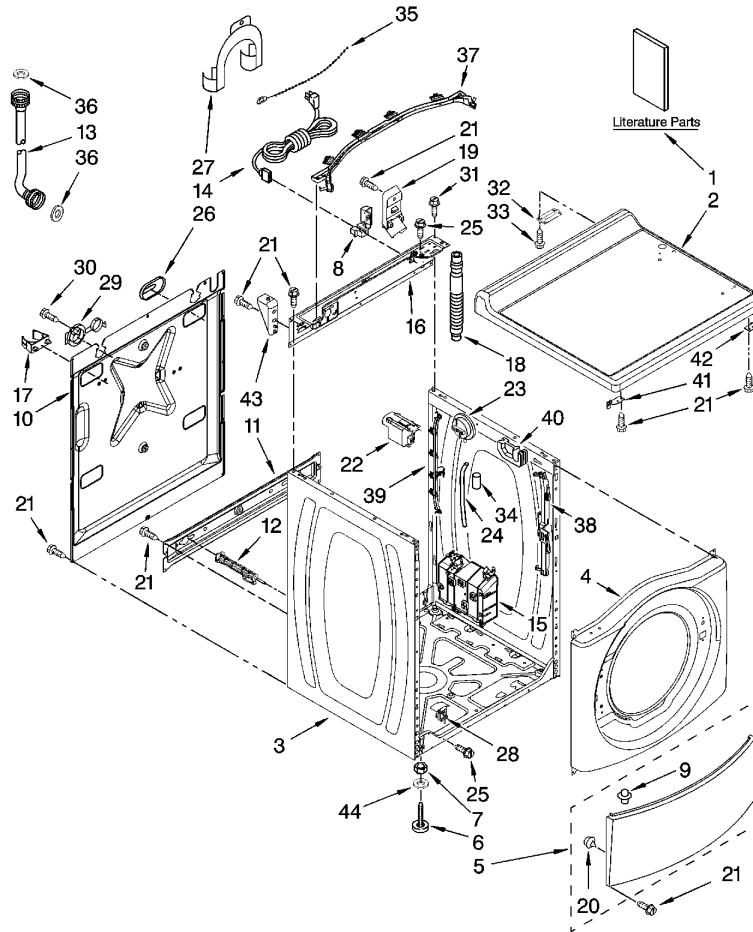

MAYTAG MAH22PDAWW0 Parts Diagram - 01 - TOP AND CABINET PARTS

TOP AND CABINET PARTS

For Model: MAH22PDAWW0
(White)

W10165328

2

Item	Part Number	Part Description
28	W10085220	MICROSWITCH
29	8540728	SLEEVE, CORD SUPPORT