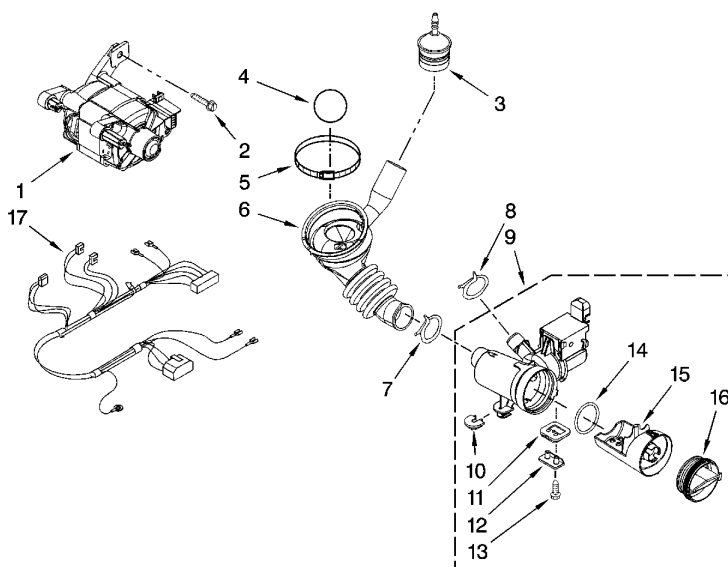

# MAYTAG MAH22PRAWW0 Parts Diagram - 05 - PUMP AND MOTOR PARTS

## PUMP AND MOTOR PARTS

For Model: MAH22PRAWW0  
(White)

7

W10189988

Item	Part Number	Part Description
1	W10140579	Motor, Drive
2	8540134	Bolt, Motor
3	8540180	AIR TRAP (INCLUDES ITEM 18)
4	8540013	BALL
5	8540008	CLAMP
6	8540012	Hose, Tub to Pump
7	370448	Clamp, Hose
8	356138	Clamp, Drain Hose
9	W10130913	Pump (Complete)
9	8540094	Pump Motor Only (Not Illustrated)
10	W10191886	Foot, Rubber (Slider)
11	W10191880	Foot, Rubber (Lock)
12	W10190649	Cap, Lock Foot
13	W10167905	Screw, 10-16 x 1.00 (2)
14	W10201457	Seal, Filter Cap
15	W10190647	Filter (Includes Items 14 & 16)
16	W10190648	Cap, Filter (Includes Items 14 & 15)
17	W10166995	Harness, Motor