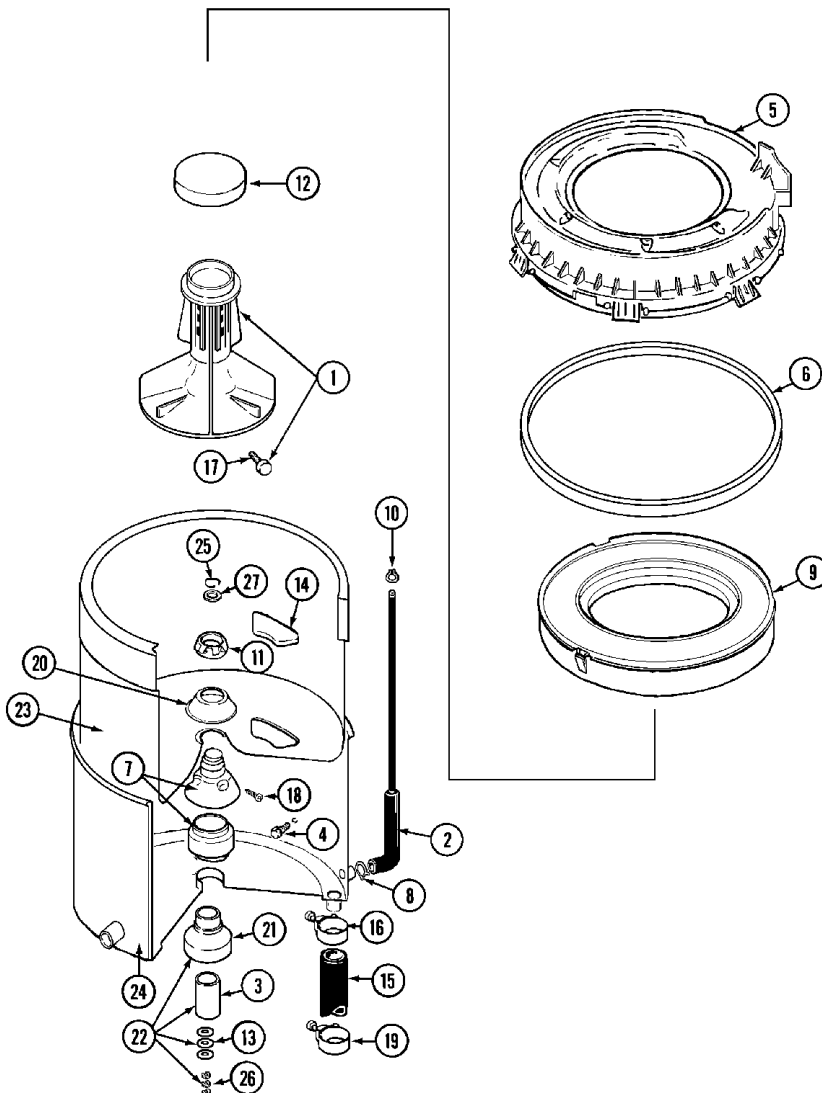

MAYTAG MAT12CSFWW Parts Diagram - 05 - TUB

Item	Part Number	Part Description
1	208543	AGITATOR (W/LOCK SCREW)
2	22001619	TUBE, AIR
3	211130	BEARING LINER, TUB BEARING
4	200744	BOLT & GASKET ASSY.(SHORT)
4	205254	BOLT & GASKET ASSEMBLY (LONG)
5	22001606	COVER ASSY., TUB
6	Y22001201	GASKET, TUB COVER
7	22001648	MOUNTING STEM AND SEAL KIT
8	211641	CLAMP, 1-1/16"
9	22001142	RING, BALANCE (W/CONCRETE)
10	410296	CLAMP, WATER LEVEL SWTCH TUBE
11	211047	NUT, CLAMPING (INNER TUB)
12	215532	AGITATOR CAP (BLACK)
13	211100	WASHER, CUSHION
14	215980	PLUG, FILTER HOLE
15	Y212989	HOSE, OUTER TUB (PUMP)
16	22001640	CLAMP, HOSE
17	206478	SCREW & WASHER FOR AGITATOR
18	22001423	SET SCREW, MOUNTING STEM
19	22001640	CLAMP, HOSE
20	211210	WASHER, CLAMPING NUT (STNLS)
21	200824	BEARING, TUB
22	204013	TUB BEARING REPAIR KIT

MAYTAG MAT12CSFWW Parts Diagram - 05 - TUB

Item	Part Number	Part Description
23	22001140	TUB, INNER (LARGE-WHT)
24	22003312	TUB, OUTER (AS PACKED)
25	Y015667	RETAINING RING
26	Y054867	WASHER, LOCK
27	Y015666	WASHER, RETAINING (CNTR SEAL)