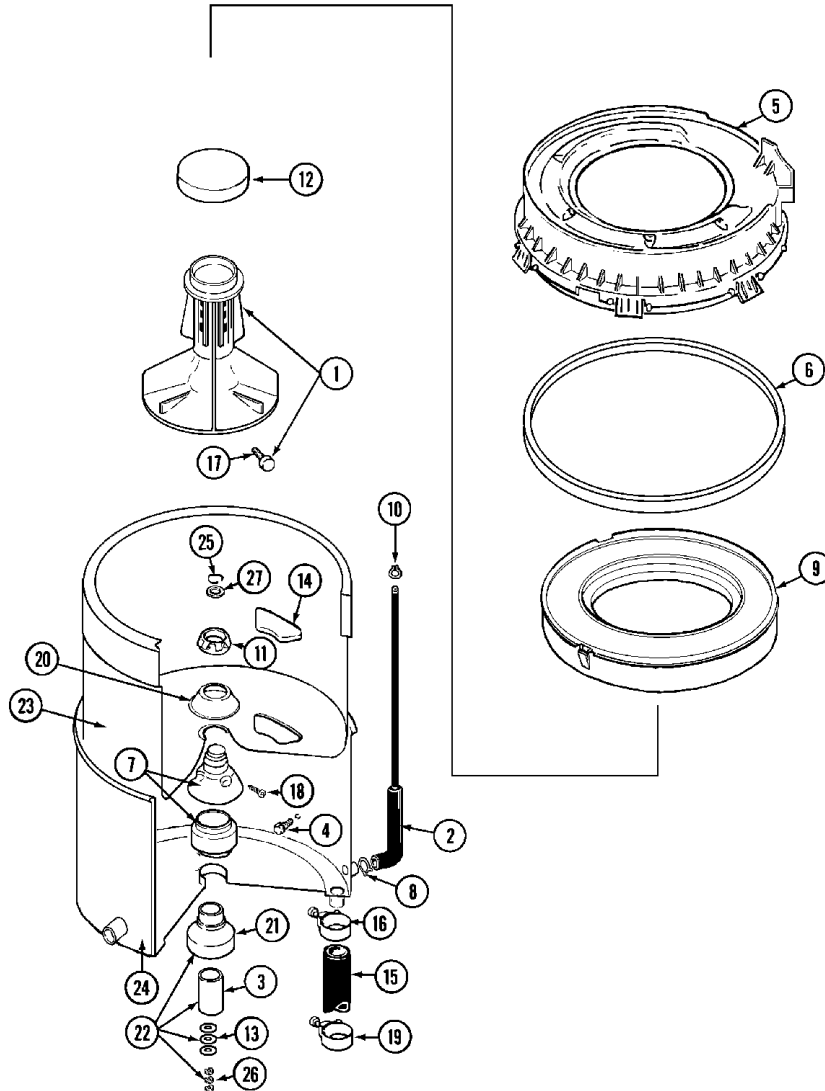

MAYTAG MAT12CSFWW Parts Diagram - 05 - TUB

Item	Part Number	Part Description
1	208543	AGITATOR (W/LOCK SCREW)
2	22001619	TUBE, AIR
3	211130	BEARING LINER, TUB BEARING
4	200744	BOLT & GASKET ASSY.(SHORT)
4	205254	BOLT & GASKET ASSEMBLY (LONG)
5	22001606	COVER ASSY., TUB
6	Y22001201	GASKET, TUB COVER
7	22001648	MOUNTING STEM AND SEAL KIT
8	211641	CLAMP, 1-1/16"
9	22001142	RING, BALANCE (W/CONCRETE)
10	410296	CLAMP, WATER LEVEL SWTCH TUBE
11	211047	NUT, CLAMPING (INNER TUB)
12	215532	AGITATOR CAP (BLACK)
13	211100	WASHER, CUSHION
14	215980	PLUG, FILTER HOLE
15	Y212989	HOSE, OUTER TUB (PUMP)
16	22001640	CLAMP, HOSE
17	206478	SCREW & WASHER FOR AGITATOR
18	22001423	SET SCREW, MOUNTING STEM
19	22001640	CLAMP, HOSE
20	211210	WASHER, CLAMPING NUT (STNLS)
21	200824	BEARING, TUB
22	204013	TUB BEARING REPAIR KIT

MAYTAG MAT12CSFWW Parts Diagram - 05 - TUB

Item	Part Number	Part Description
23	22001140	TUB, INNER (LARGE-WHT)
24	22003312	TUB, OUTER (AS PACKED)
25	Y015667	RETAINING RING
26	Y054867	WASHER, LOCK
27	Y015666	WASHER, RETAINING (CNTR SEAL)