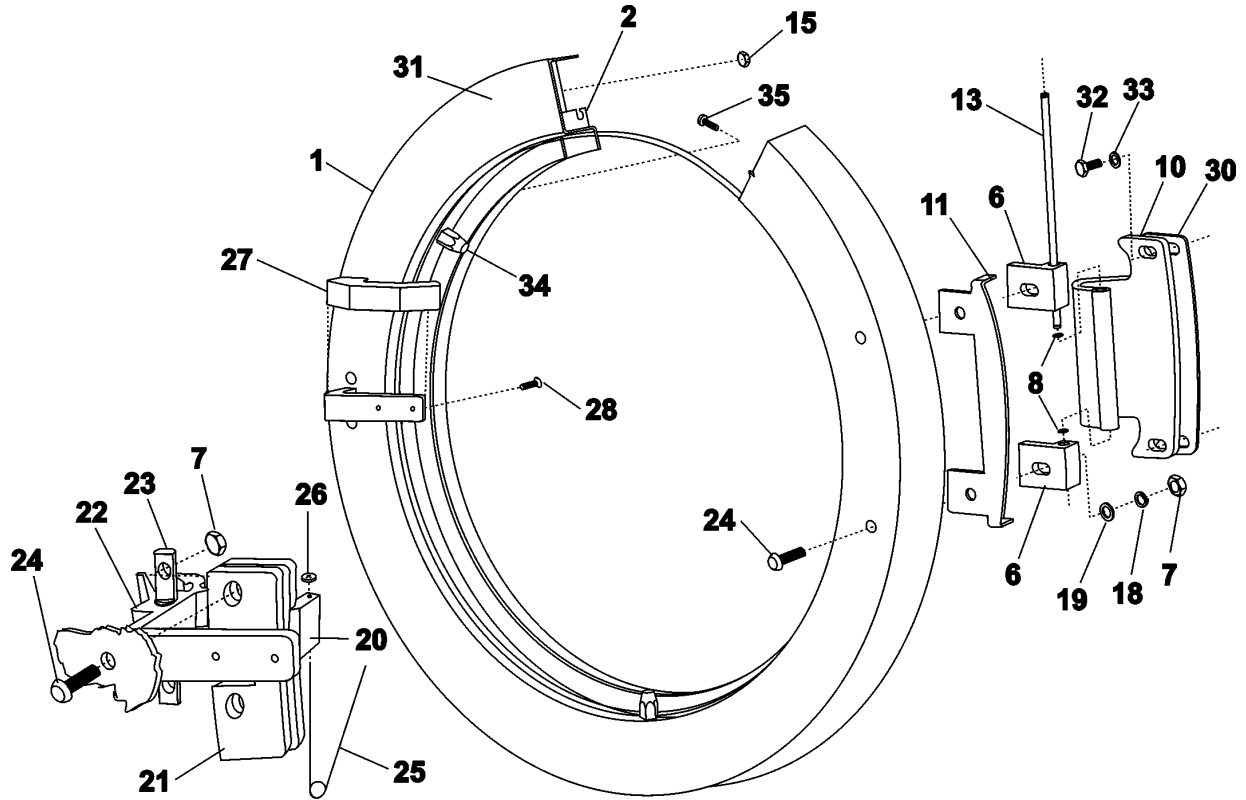

MAYTAG MFR60PNCTS Parts Diagram - 05 - DOOR

**05-May-05
504 658A**

Item	Part Number	Part Description
1	23004236	DOOR STICKED
2	23003413	GASKET, DOOR
6	23003545	HINGE BLOCK
7	23002280	NUT M6
8	23002727	WASHER (8) LU
10	23004235	HINGE, DOOR
11	23004110	HINGE BLOOK WASHER
13	23004112	DOOR PIN
15	NLA	PANEL COVER
18	23002130	WASHER (6)
19	23002424	WASHER M6
20	23001370	DOOR HANDLE BLOCK W/PIN
21	23003420	SPACER
22	23003979	HANDLE RAIL
23	23001168	DOOR HANDLE PIVOT PIN
24	23002937	SCREW (M6X26)
25	23001169	DOOR HANDLE SPRING
26	23002499	SPRING SPEED CLIP
27	23004239	HANDLE, DOOR
28	23004113	BOLT M4 X 12
30	23004237	DOOR HINGE SHIM
31	23004240	DOOR REINFORCEMENT
32	23003419	SCREW M8X25 DIN 933 LU

MAYTAG MFR60PNCTS Parts Diagram - 05 - DOOR

05-May-05
504 658A

Item	Part Number	Part Description
33	23001608	WASHER (M8) LU
34	23004238	NUT M4
35	23003811	SCREW