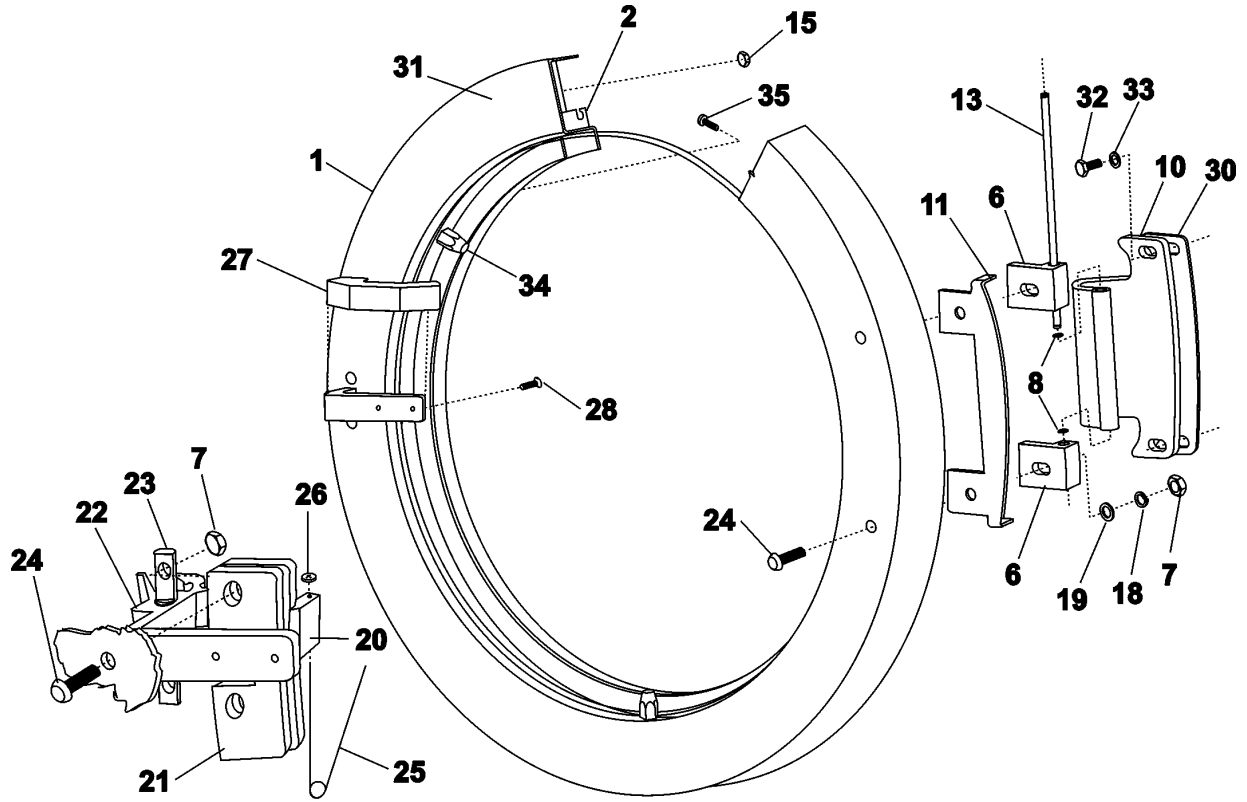

MAYTAG MFR60PNCTS Parts Diagram - 05 - DOOR

**05-May-05
504 658A**

Item	Part Number	Part Description
1	23004236	DOOR STICKED
2	23003413	GASKET, DOOR
6	23003545	HINGE BLOCK
7	23002280	NUT M6
8	23002727	WASHER (8) LU
10	23004235	HINGE, DOOR
11	23004110	HINGE BLOOK WASHER
13	23004112	DOOR PIN
15	NLA	PANEL COVER
18	23002130	WASHER (6)
19	23002424	WASHER M6
20	23001370	DOOR HANDLE BLOCK W/PIN
21	23003420	SPACER
22	23003979	HANDLE RAIL
23	23001168	DOOR HANDLE PIVOT PIN
24	23002937	SCREW (M6X26)
25	23001169	DOOR HANDLE SPRING
26	23002499	SPRING SPEED CLIP
27	23004239	HANDLE, DOOR
28	23004113	BOLT M4 X 12
30	23004237	DOOR HINGE SHIM
31	23004240	DOOR REINFORCEMENT
32	23003419	SCREW M8X25 DIN 933 LU

MAYTAG MFR60PNCTS Parts Diagram - 05 - DOOR

05-May-05
504 658A

Item	Part Number	Part Description
33	23001608	WASHER (M8) LU
34	23004238	NUT M4
35	23003811	SCREW