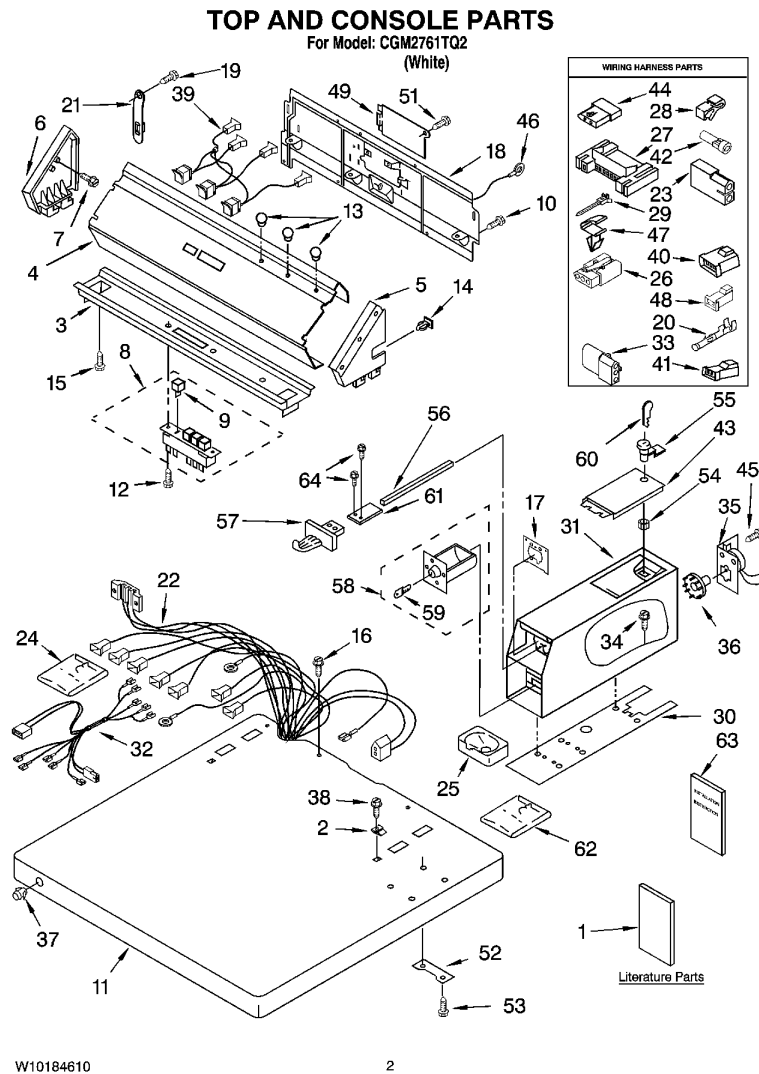

Whirlpool CGM2761TQ2 Parts Diagram - 01 - TOP AND CONSOLE PARTS

Item	Part Number	Part Description
1	W10184582	Instructions, Installation
1	8533569	Wiring Diagram
1	W10184610	Repair Parts List
2	357213	Nut-Pushin
3	3361029	Bracket, Control
4	8316634	Panel, Control
5	8316516	Cap, End (R.H.)
6	3949734	End Cap (L.H.)
7	97787	Screw, 11-16x3/4
8	8316437	Switch, Pushbutton (2)
9	8316433	Pushbutton (3)
10	693995	Screw, 8-18 x 3/8
11	3954665	Top
12	303921	Screw, 8-32 x 7/16
13	3348109	Lens Light (Amber)
14	689559	Nut, Push In
15	8533971	Screw, 8-18 x 5/16
16	343641	Screw, 10-16 x 1/2
17	3954761	PLATE, CHUTE ADAPTER ASSEMBLY (INCLUDES ITEMS 12 & 13)
18	3978608	Panel, Rear (Upper)
19	3390647	Screw 8-18 x 1/2
20	94614	Terminal (Female)
21	8568314	Strap, Console

Whirlpool CGM2761TQ2 Parts Diagram - 01 - TOP AND CONSOLE PARTS

Item	Part Number	Part Description
39	8316640	Light, Indicator Assembly
40	3403498	Connector, 3 Position
41	3403499	Connector, 2-Position (Gas Valve)
42	351297	Plug, Harness
43	3351136	Door, Service
44	717253	Plug (2-Way)
45	339805	Screw, 10-32 X 3/16
46	3398893	Ground Wire
47	3394427	Clip, Harness Coin Mechanism Parts, May Be Ordered from Whirlpool Or
48	351296	Receptacle
49	8317340	Cover, Terminal Block
51	3390814	Screw (2)
52	3347825	Plate-Mounting (2)
53	98445	Screw, Thread Cutting
54	90406	Nut, Cage
54		
55	8316526	Security Lock/Key and Cam Assembly
56	8318517	Bolt, Coin Chute
57	8316520	Slide Mechanism (Vertical 8-Coin) (Dollar Vend)
57	8316264	Insert, Blank
57	8316265	Inserts (Not Shown) (25 Cent)
58	8316525	Money Box (Includes Item 18)
59		

Whirlpool CGM2761TQ2 Parts Diagram - 01 - TOP AND CONSOLE PARTS

W10184610

2

Item	Part Number	Part Description
60		
61	8316523	Extension
62	8316524	Kit, Decal
63	8316532	Instructions, Coin Kit
64	3400029	Nut, Adapter Plate