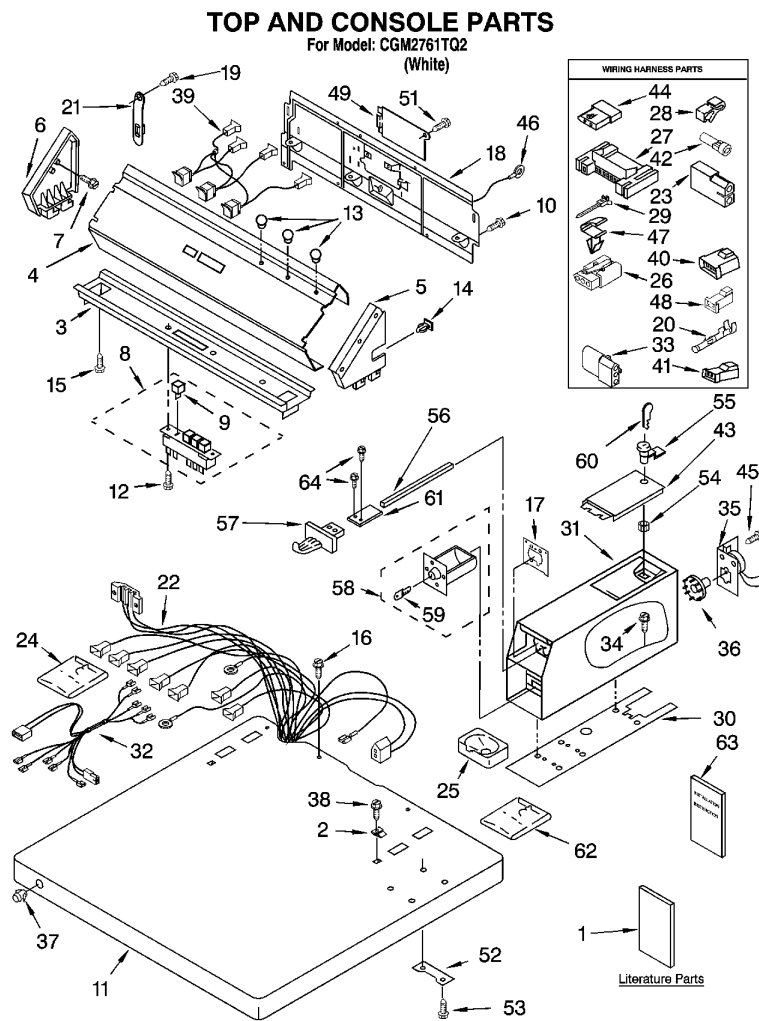

Whirlpool CGM2761TQ2 Parts Diagram - 01 - TOP AND CONSOLE PARTS

Item	Part Number	Part Description
1	W10184582	Instructions, Installation
1	8533569	Wiring Diagram
1	W10184610	Repair Parts List
2	357213	Nut-Pushin
3	3361029	Bracket, Control
4	8316634	Panel, Control
5	8316516	Cap, End (R.H.)
6	3949734	End Cap (L.H.)
7	97787	Screw, 11-16x3/4
8	8316437	Switch, Pushbutton (2)
9	8316433	Pushbutton (3)
10	693995	Screw, 8-18 x 3/8
11	3954665	Top
12	303921	Screw, 8-32 x 7/16
13	3348109	Lens Light (Amber)
14	689559	Nut, Push In
15	8533971	Screw, 8-18 x 5/16
16	343641	Screw, 10-16 x 1/2
17	3954761	PLATE, CHUTE ADAPTER ASSEMBLY (INCLUDES ITEMS 12 & 13)
18	3978608	Panel, Rear (Upper)
19	3390647	Screw 8-18 x 1/2
20	94614	Terminal (Female)
21	8568314	Strap, Console

Whirlpool CGM2761TQ2 Parts Diagram - 01 - TOP AND CONSOLE PARTS

Item	Part Number	Part Description
39	8316640	Light, Indicator Assembly
40	3403498	Connector, 3 Position
41	3403499	Connector, 2-Position (Gas Valve)
42	351297	Plug, Harness
43	3351136	Door, Service
44	717253	Plug (2-Way)
45	339805	Screw, 10-32 X 3/16
46	3398893	Ground Wire
47	3394427	Clip, Harness Coin Mechanism Parts, May Be Ordered from Whirlpool Or
48	351296	Receptacle
49	8317340	Cover, Terminal Block
51	3390814	Screw (2)
52	3347825	Plate-Mounting (2)
53	98445	Screw, Thread Cutting
54	90406	Nut, Cage
54		
55	8316526	Security Lock/Key and Cam Assembly
56	8318517	Bolt, Coin Chute
57	8316520	Slide Mechanism (Vertical 8-Coin) (Dollar Vend)
57	8316264	Insert, Blank
57	8316265	Inserts (Not Shown) (25 Cent)
58	8316525	Money Box (Includes Item 18)
59		

Whirlpool CGM2761TQ2 Parts Diagram - 01 - TOP AND CONSOLE PARTS

W10184610

2

Item	Part Number	Part Description
60		
61	8316523	Extension
62	8316524	Kit, Decal
63	8316532	Instructions, Coin Kit
64	3400029	Nut, Adapter Plate