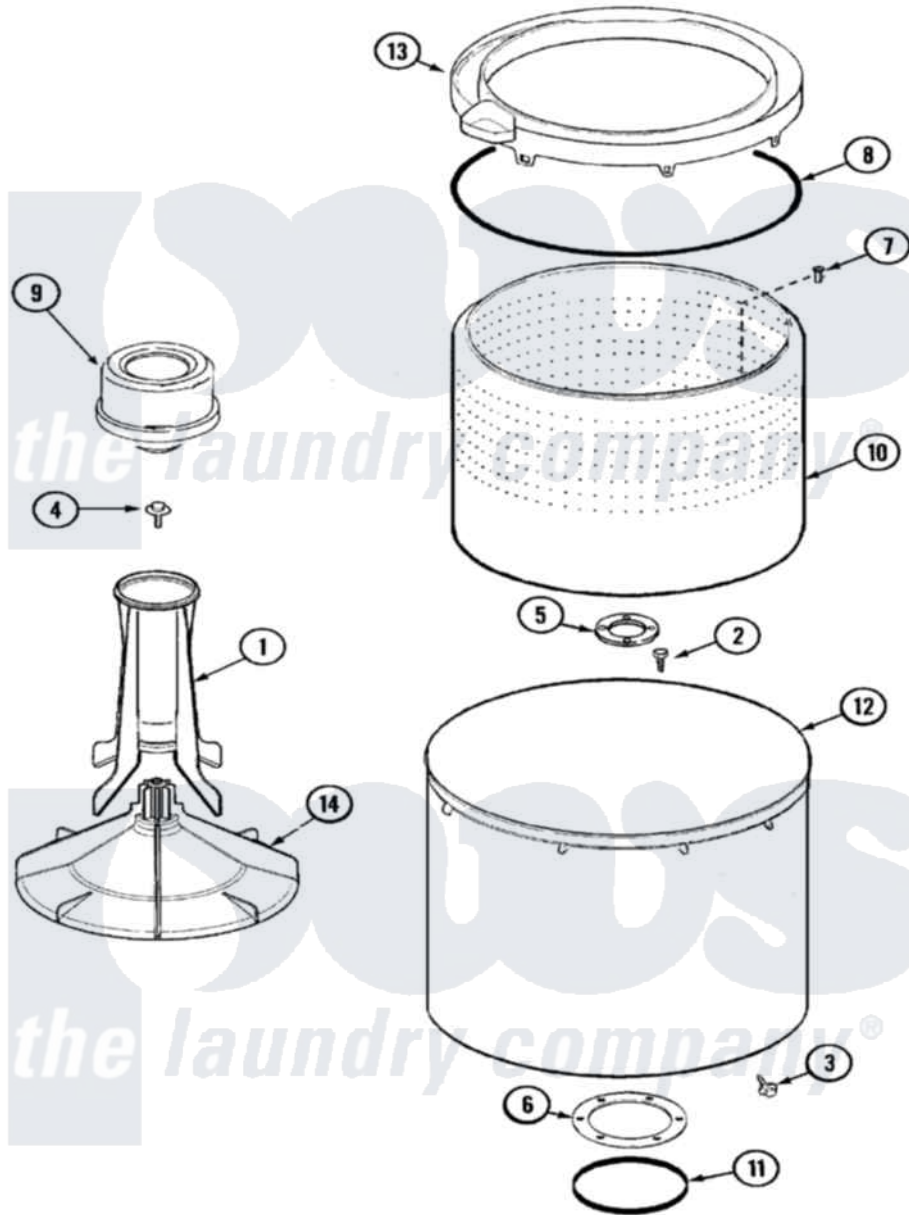

# Admiral AAV3000AWW 06 - TUB

Admiral [Residential Admiral AAV3000AWW Washer Parts](#) Parts Diagram 06 - TUB  
 Click on the part number to view part

Item	Original Part Number	Replaced By	Status	Part Description
1	<a href="#">21001521</a>			Top, Agitator
2	21001510	<a href="#">22002947</a>		Bolt, Tub
3	25-7953	<a href="#">22002933</a>		Screw
4	25-7948	<a href="#">W10309247</a>		Screw
5	<a href="#">35-3685</a>			Gasket, Basket To Centerpost
6	<a href="#">35-3686</a>			Gasket, Tub To Housing
7	25-7967	<a href="#">3400504</a>		Screw
8	<a href="#">35-2328</a>			Seal, Tub Top
9	<a href="#">21001905</a>			Dispenser, Fabric
10	<a href="#">21001529</a>			Basket Assembly
11	<a href="#">35-2978</a>			Seal, Tub/Housing
12	<a href="#">35-3700</a>			Tub Assembly
13	21001531		Not Available	TOP, TUB (PLASTIC)
14	<a href="#">21001530</a>			Base, Agitator