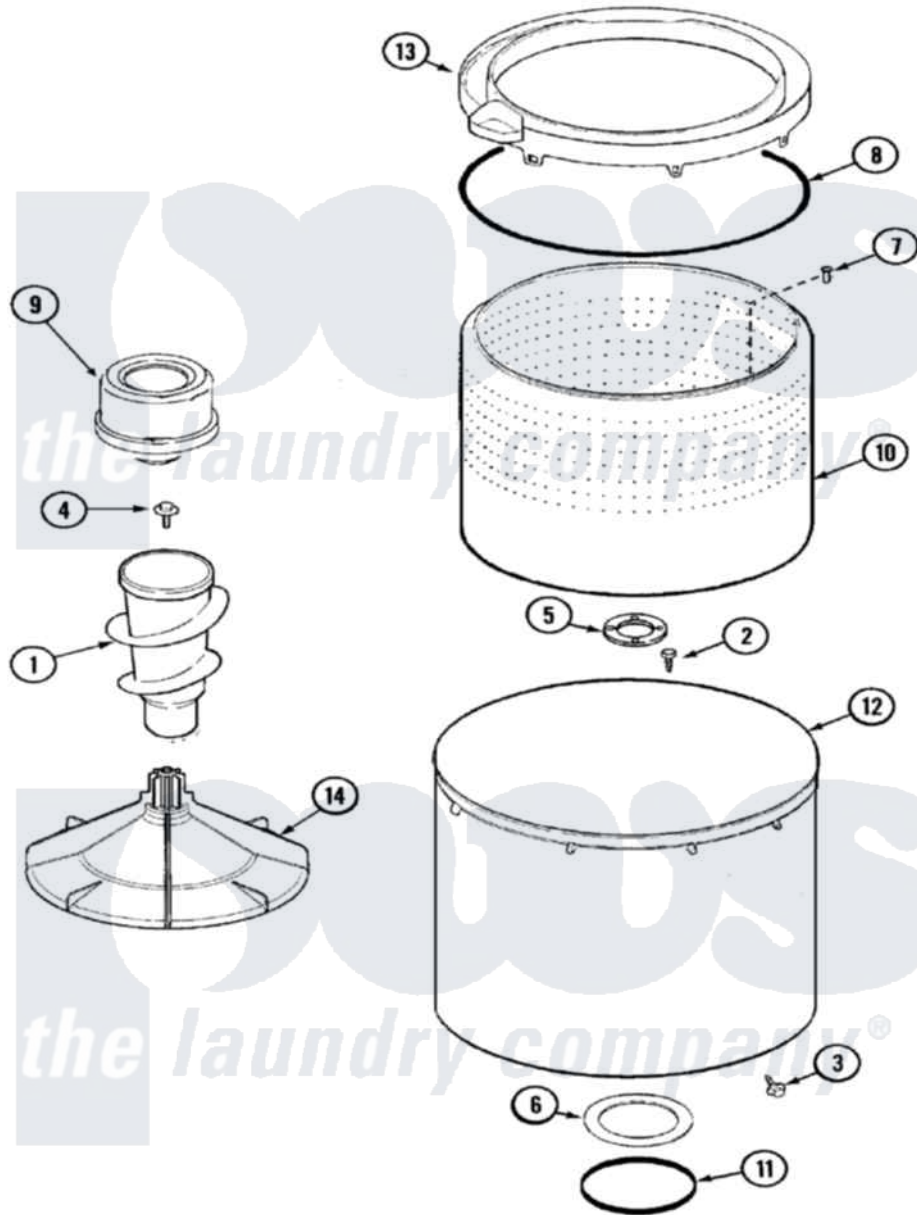

# Admiral AAV7000AWW 07 - TUB

Admiral [Residential Admiral AAV7000AWW Washer Parts](#) Parts Diagram 07 - TUB  
 Click on the part number to view part

Item	Original Part Number	Replaced By	Status	Part Description
1	<a href="#">21001878</a>			Auger/Post Assembly
2	21001510	<a href="#">22002947</a>		Bolt, Tub
3	25-7953	<a href="#">22002933</a>		Screw
4	25-8004	<a href="#">W10309247</a>		Screw
5	<a href="#">35-3685</a>			Gasket, Basket To Centerpost
6	<a href="#">35-3686</a>			Gasket, Tub To Housing
7	25-7967	<a href="#">3400504</a>		Screw
8	<a href="#">35-2328</a>			Seal, Tub Top
9	<a href="#">21002006</a>			Fabric Disp Assembly
"	<a href="#">21001905</a>			Dispenser, Fabric
10	<a href="#">21001529</a>			Basket Assembly
11	<a href="#">35-2978</a>			Seal, Tub/Housing
12	<a href="#">35-3700</a>			Tub Assembly
13	21001531		Not Available	TOP, TUB (PLASTIC)
14	<a href="#">21001530</a>			Base, Agitator