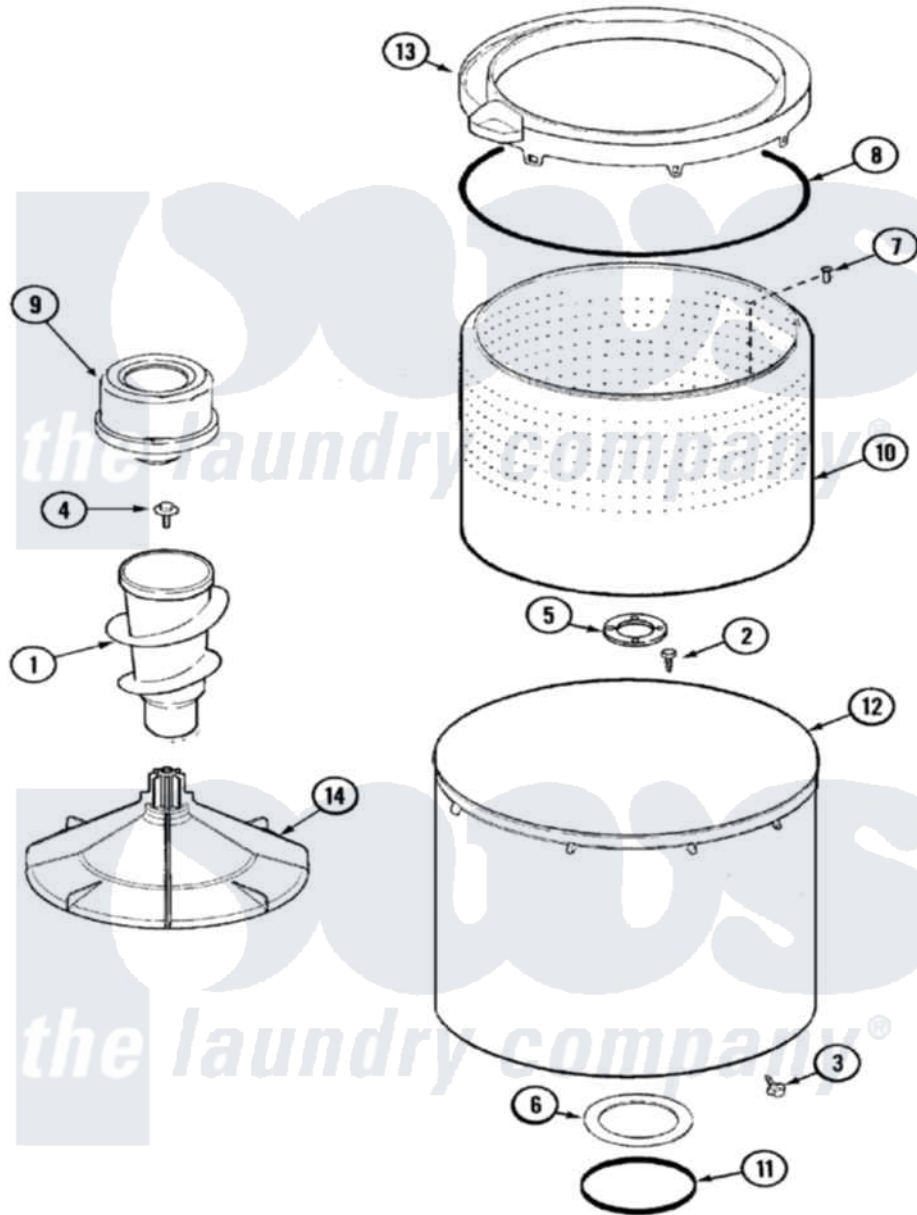

# Admiral AAV9000AWW 07 - TUB

Admiral [Residential Admiral AAV9000AWW Washer Parts](#) Parts Diagram 07 - TUB  
 Click on the part number to view part

Item	Original Part Number	Replaced By	Status	Part Description
1	<a href="#">21001878</a>			Auger/Post Assembly
2	21001510	<a href="#">22002947</a>		Bolt, Tub
3	25-7953	<a href="#">22002933</a>		Screw
4	25-8004	<a href="#">W10309247</a>		Screw
5	<a href="#">35-3685</a>			Gasket, Basket To Centerpost
6	<a href="#">35-3686</a>			Gasket, Tub To Housing
7	25-7967	<a href="#">3400504</a>		Screw
8	<a href="#">35-2328</a>			Seal, Tub Top
9	<a href="#">21001905</a>			Dispenser, Fabric
10	<a href="#">21001529</a>			Basket Assembly
11	<a href="#">35-2978</a>			Seal, Tub/Housing
12	<a href="#">35-3700</a>			Tub Assembly
13	21001531		Not Available	TOP, TUB (PLASTIC)
14	<a href="#">21001530</a>			Base, Agitator