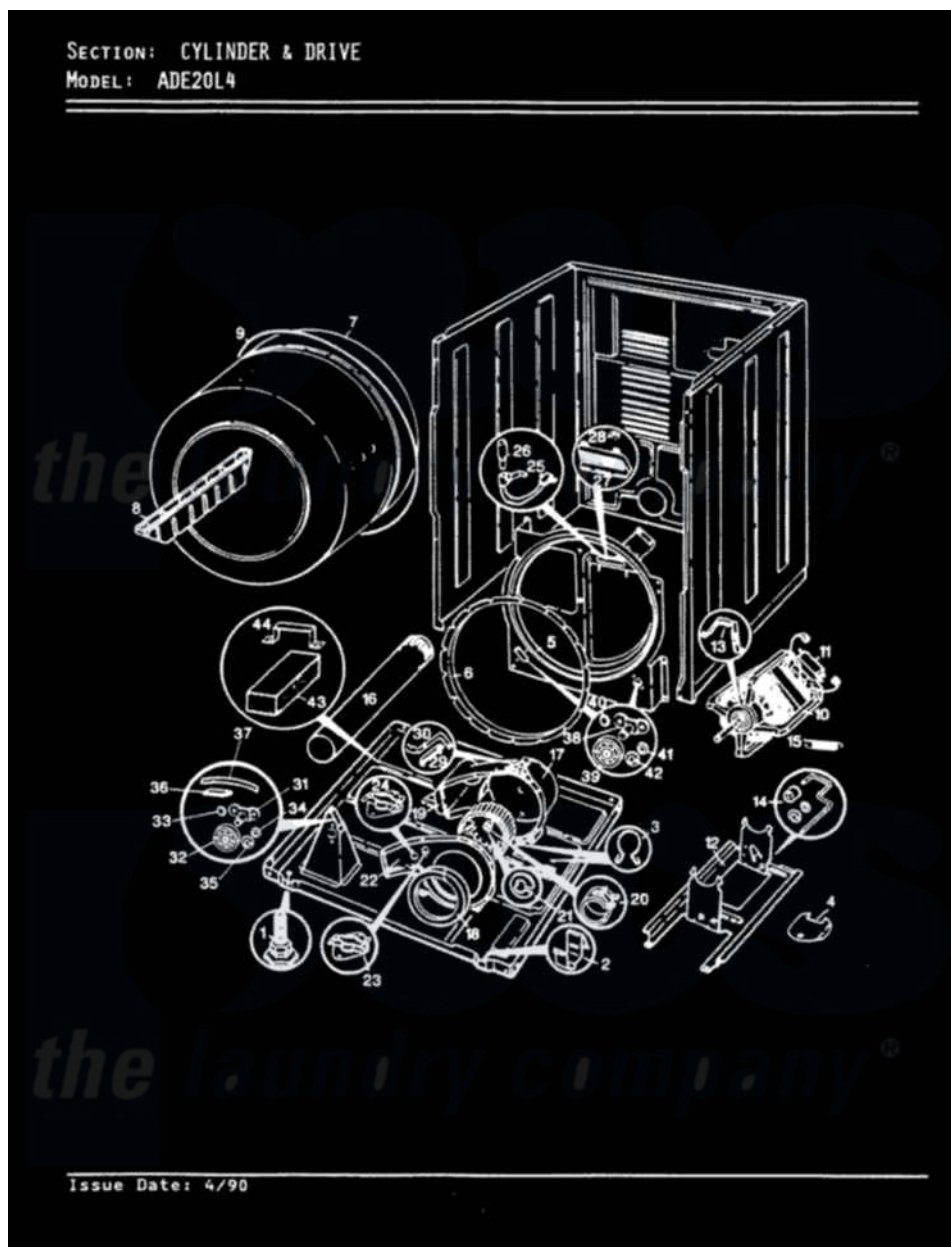

Admiral ADE20L4H 02 - CYLINDER & DRIVE (REV. A-D)

Admiral Residential Admiral ADE20L4H Dryer Parts Parts Diagram 02 - CYLINDER & DRIVE (REV. A-D)
Click on the part number to view part

Item	Original Part Number	Replaced By	Status	Part Description
1	63-5519		Not Available	LEG, LEVELING
2	53-0120			Clip, Front Panel
3	25-7027	16515		Clip
4	25-7741	W10116760		Screw
"	53-0153		Not Available	SHIELD, WIRING
5	25-7733	681414		Screw, 10AB X 1/2
"	LA-1054			Dryer Bulkhead Kit
6	53-0282	31001637		Seal Assembly, Cylinder Front
7	53-1250			Cylinder
8	25-7759	3196164		Screw
"	53-1249		Not Available	BAFFLE, WHITE
9	53-1589	341241		Belt
"	53-1512		Not Available	BELT, DRIVE
"	LA-1004			Motor Mtg. Kit
10	53-2275	W10410996		Motor-Drive
"	53-1041	LA-1004		Motor Mtg. Kit