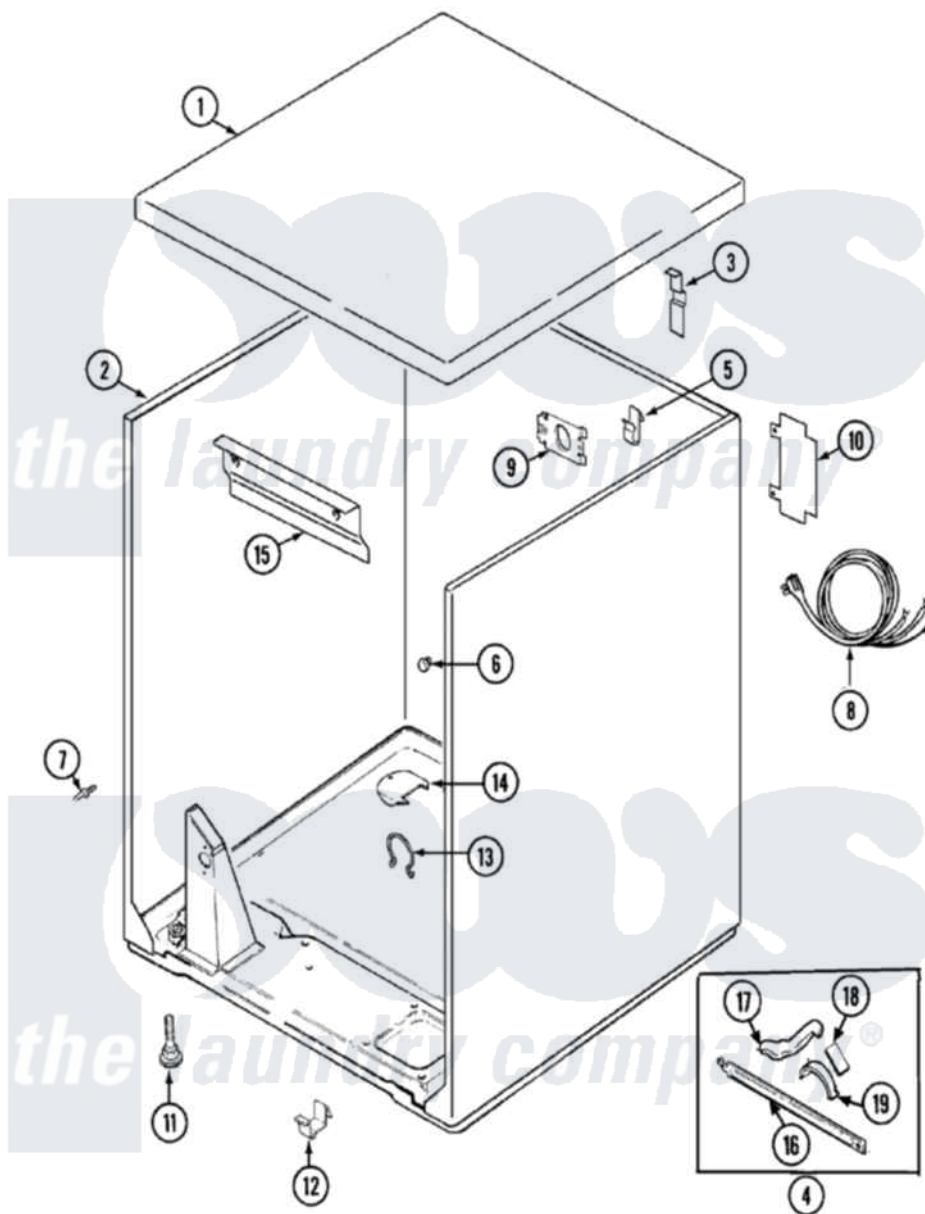

# Admiral ADE7000AYW 01 - CABINET

Admiral [Residential Admiral ADE7000AYW Dryer Parts](#) Parts Diagram 01 - CABINET  
 Click on the part number to view part

Item	Original Part Number	Replaced By	Status	Part Description
1	<a href="#">31001220</a>			Damper, Cabinet
"	<a href="#">31001527</a>			Reinfortment, Top
"	<a href="#">31001423</a>			Top, Cabinet
"	<a href="#">21001281</a>			Damper, Sound Pad
2	<a href="#">31001714</a>			Cabinet And Base Assembly
3	25-3092	<a href="#">90767</a>		Screw, 8A X 3/8 HeX Washer Head Tapping
"	<a href="#">35-4128</a>			Pad, Hinge
"	<a href="#">63-5712</a>			Hinge, Cabinet Top
4	<a href="#">12002126</a>			Reinforcement Brace/Glide Kit
5	<a href="#">25-3034</a>			Clip, Wiring
6	<a href="#">33-2653</a>			Bumper, Cabinet
7	<a href="#">21001829</a>			Post, Locating
9	25-7828	<a href="#">489483</a>		Screw 10-32 X 1/2
"	25-7857	<a href="#">90767</a>		Screw, 8A X 3/8 HeX Washer Head Tapping
"	<a href="#">53-0136</a>			Cover, Supply Cord

"	53-0135	Not Available	SUPPORT, POWER CORD
10	<a href="#">53-0284</a>		Cover, Terminal
"	25-7857	<a href="#">90767</a>	Screw, 8A X 3/8 HeX Washer Head Tapping
11	63-5519	Not Available	LEG, LEVELING
12	<a href="#">53-0120</a>		Clip, Front Panel
13	31001320	<a href="#">16515</a>	Clip
14	<a href="#">53-1921</a>		Shield, Wiring
"	25-7733	<a href="#">681414</a>	Screw, 10AB X 1/2
15	<a href="#">53-0133</a>		Shield, Heat
"	<a href="#">25-3457</a>		Screw, Sems
16	<a href="#">53-1625</a>		Brace, Tumbler Support
17	<a href="#">31001469</a>		Glide, Tumbler
18	<a href="#">31001356</a>		Pad, Glide
19	<a href="#">31001470</a>		Glide, Tumbler