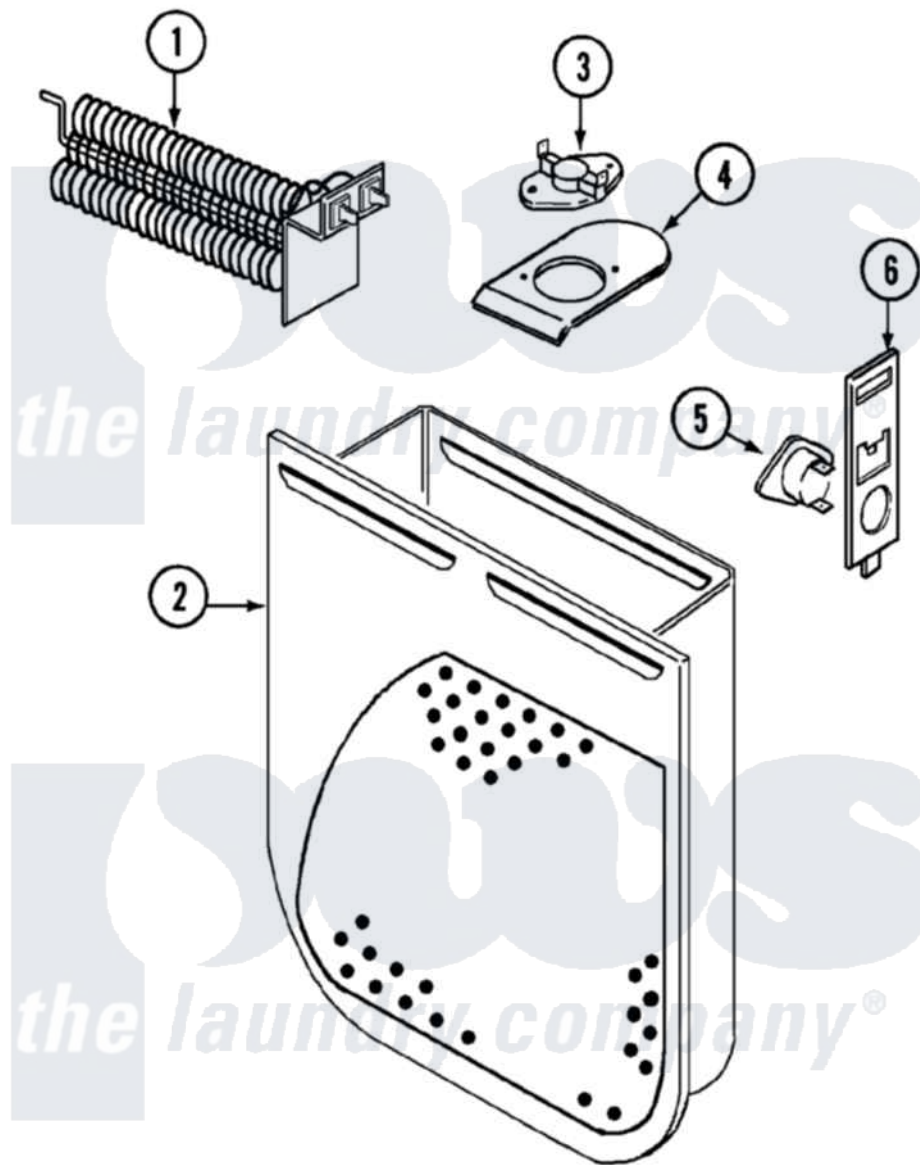

Admiral ADE7000AYW 06 - HEATER

Admiral [Residential Admiral ADE7000AYW Dryer Parts](#) Parts Diagram 06 - HEATER
 Click on the part number to view part

Item	Original Part Number	Replaced By	Status	Part Description
1	31001499	LA-1044		Element
"	25-7863			Screw
2	53-1232			Heater Housing Assembly
3	53-0771			Thermostat, Hi-Limit
4	53-0285			Bracket, Thermostat
"	25-6121	212951		Screw, No.6-32 X 1/4 Inch
5	53-1182			Fuse, Thermal
6	53-1181			Bracket, Thermal Fuse