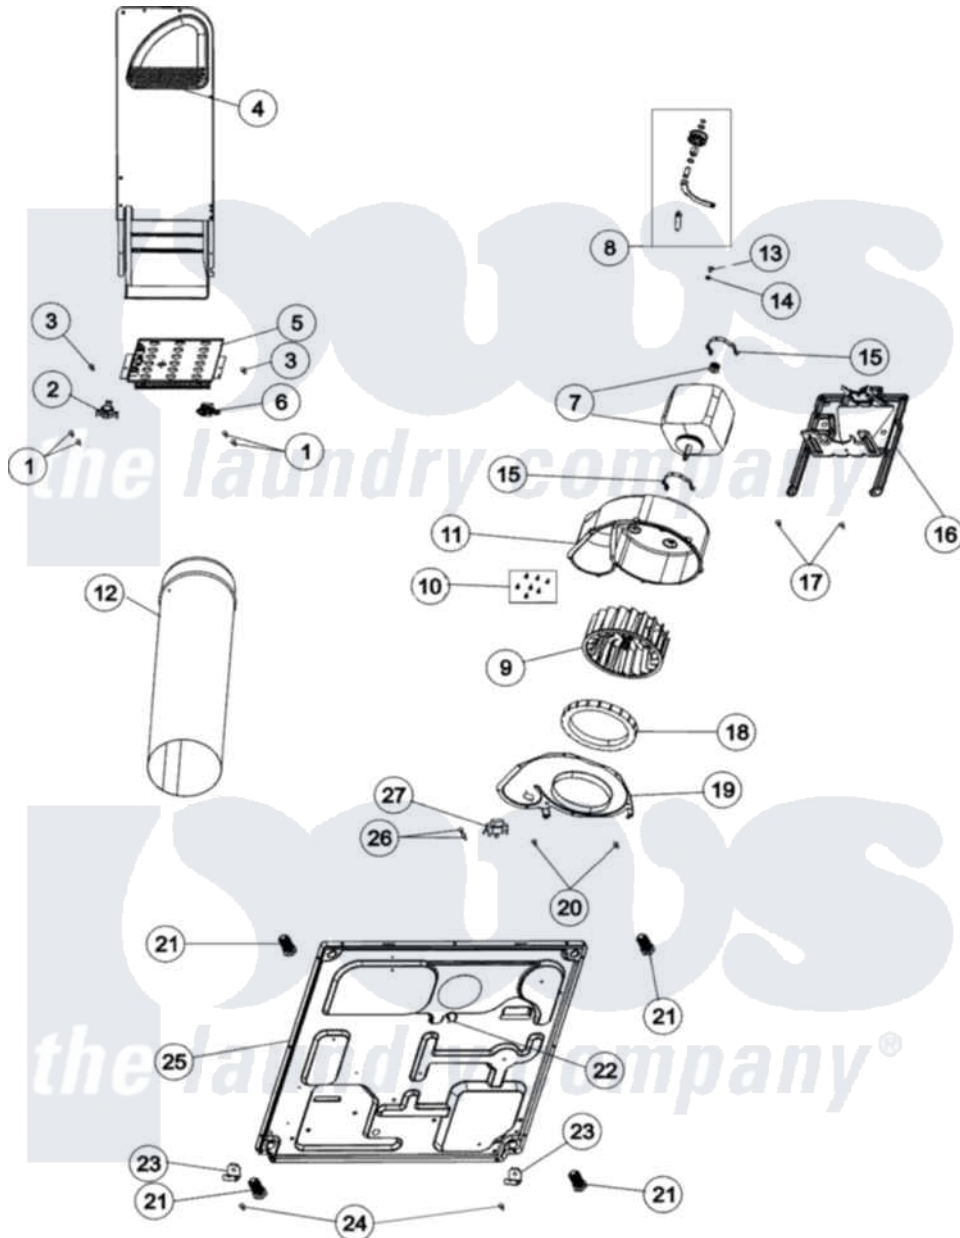

Admiral ADE7005AKW 01 - BASE, HEATER & MOTOR

Admiral Residential Admiral ADE7005AKW Dryer Parts Parts Diagram 01 - BASE, HEATER & MOTOR
 Click on the part number to view part

Item	Original Part Number	Replaced By	Status	Part Description
1	23222	3177991		Screw
2	Y62641	W10116735		Thermistor-Fix
3	503688			Screw, 10B-16 X .34 I
4	503605			Assembly, Heater Duct
5	Y503978			Assembly, Heater Kit
6	40113801			Fuse, Thermal
7	37001253			Motor And Pulley 240V/60Hz
8	37001287			Assembly, Idler Lever/Shaft/Pulley
9	56000	510139P		Assembly Blower Fan Package
10	31260			Screw, No.8 X 3/8 Ind H
11	56020			Housing, Blower
12	505518			Duct, Exhaust
13	500824			Screw, 1/4-20 Unc Hex
14	27001225			Nut, Jam Mid Lock 1/4-20
15	V58017	660658		Clamp, Motor Mounting

15	130047	000000	343481 685441
16	503613		Mount, Motor
17	27001200		Screw
18	37001119		Seal, Blower Housing
19	500078	511969P	Kit Blower Housing And Cover
20	503688		Screw, 10B-16 X .34 I
21	Y500101		Leg, Leveling
22	504034		Clip, Wire
23	37001145		Clip, Front Panel
24	27001200		Screw
25	37001156		Dryer Base
26	501086	90767	Screw, 8A X 3/8 HeX Washer Head Tapping
27	Y308037		Thermostat