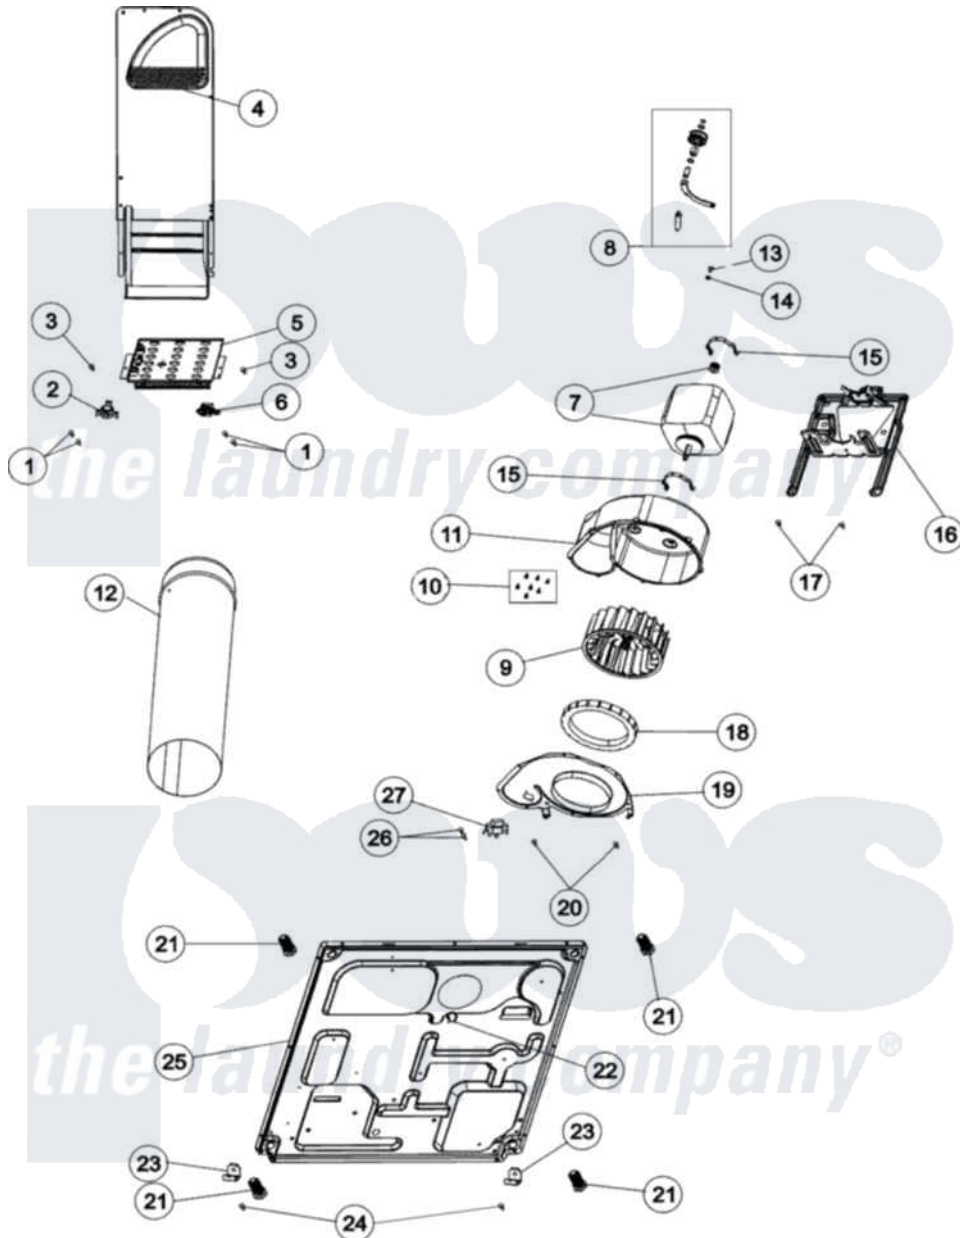

Admiral ADE7005AYW 01 - BASE, HEATER & MOTOR

Admiral Residential Admiral ADE7005AYW Dryer Parts Parts Diagram 01 - BASE, HEATER & MOTOR
 Click on the part number to view part

Item	Original Part Number	Replaced By	Status	Part Description
1	23222	3177991		Screw
2	Y62641	W10116735		Thermistor-Fix
3	503688			Screw, 10B-16 X .34 I
4	503605			Assembly, Heater Duct
5	Y503978			Assembly, Heater Kit
6	40113801			Fuse, Thermal
7	40048501	2200376		Motor
8	37001287			Assembly, Idler Lever/Shaft/Pulley
9	56000	510139P		Assembly Blower Fan Package
10	31260			Screw, No.8 X 3/8 Ind H
11	56020			Housing, Blower
12	505518			Duct, Exhaust
13	500824			Screw, 1/4-20 Unc Hex
14	27001225			Nut, Jam Mid Lock 1/4-20
15	V58017	660658		Clamp, Motor Mounting

15	130047	000000	343481 685441
16	503613		Mount, Motor
17	27001200		Screw
18	37001119		Seal, Blower Housing
19	500078	511969P	Kit Blower Housing And Cover
20	503688		Screw, 10B-16 X .34 I
21	Y500101		Leg, Leveling
22	504034		Clip, Wire
23	37001145		Clip, Front Panel
24	27001200		Screw
25	37001156		Dryer Base
26	501086	90767	Screw, 8A X 3/8 HeX Washer Head Tapping
27	37001136		Thermostat, Cycling 146F