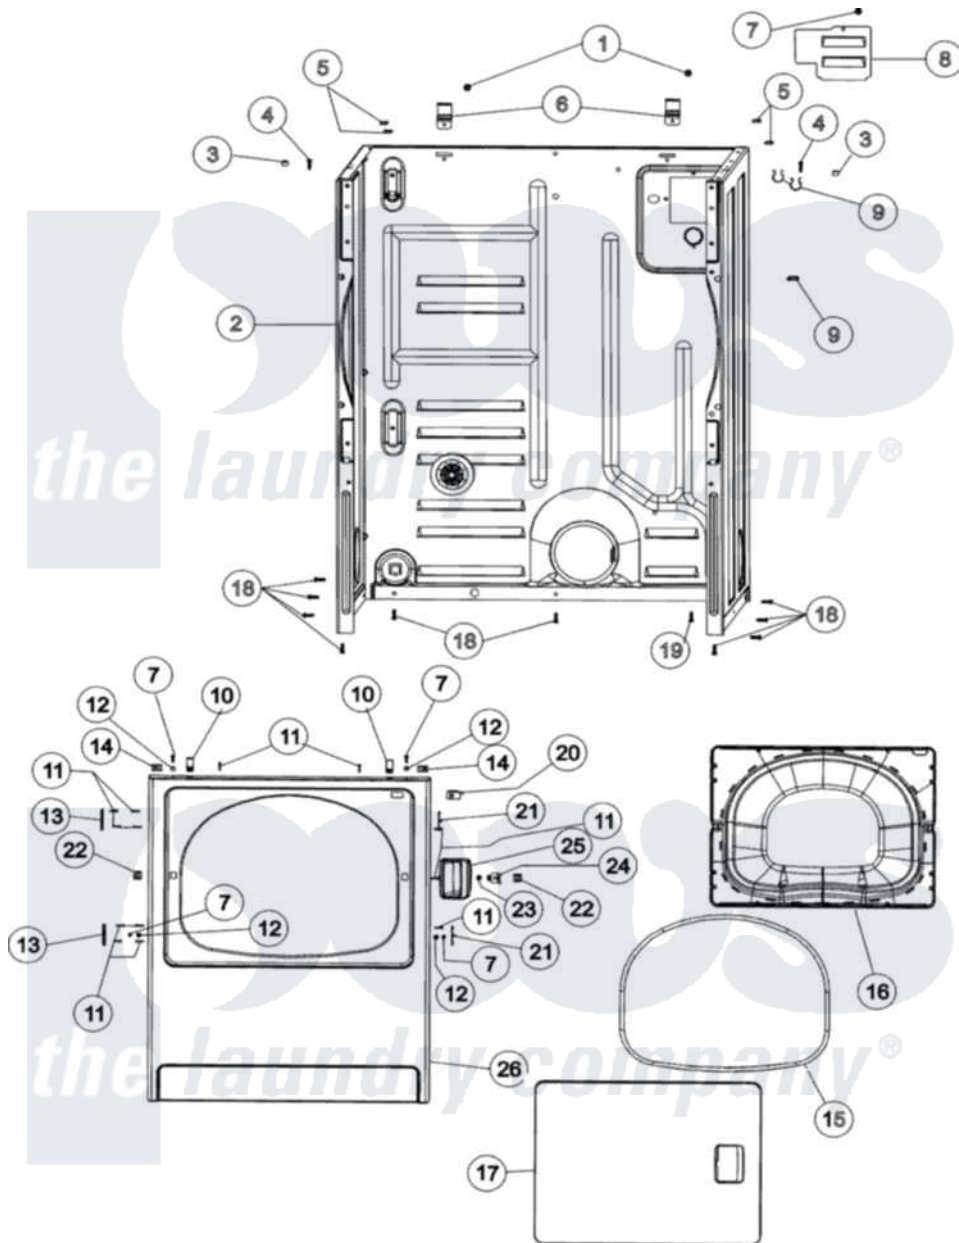

# Admiral ADE7005AYW 02 - CABINET & FRONT PANEL

Admiral Residential Admiral ADE7005AYW Dryer Parts Parts Diagram 02 - CABINET & FRONT PANEL  
 Click on the part number to view part

Item	Original Part Number	Replaced By	Status	Part Description
1	<a href="#">503688</a>			Screw, 10B-16 X .34 I
2	37001155	<a href="#">37001284</a>		Cabinet As Pack
3	<a href="#">505187</a>			Locator, Panel
4	32671	<a href="#">Y014874</a>		Screw, Idler Arm And Sleeve
5	<a href="#">Y56128</a>			Pad, Bumper
6	<a href="#">500003</a>			Hinge, Top
7	32671	<a href="#">Y014874</a>		Screw, Idler Arm And Sleeve
8	<a href="#">503293</a>			Plate, Access Cover
9	<a href="#">504034</a>			Clip, Wire
10	<a href="#">25-7220</a>			Clip, Cabinet Top
11	<a href="#">37001030</a>			Screw, No.8ab-16 x 3/4 Fh
12	<a href="#">505187</a>			Locator, Panel
13	<a href="#">Y503676</a>			Hinge, Door And Top
14	213280	<a href="#">204439</a>		Screw And Fstner Assembly
15	504005	<a href="#">511056</a>		Seal Front Panel
16	<a href="#">37001028</a>			Seal And Liner, Assembly

17	<a href="#">37001029</a>		Door, Dryer
18	<a href="#">27001200</a>		Screw
19	<a href="#">20530</a>		Screw, 10-24 x 3/8 Hex
20	Y504570	<a href="#">W10169313</a>	Switch-Dor
21	<a href="#">503126</a>		Plug, Hinge Hole
22	54660	<a href="#">LA-1003</a>	Door Catch Kit
23	500039	<a href="#">510181</a>	Strike Doormetal
24	<a href="#">40116201</a>		Bracket, Door Strike
25	<a href="#">33001241</a>		Handle, Door
26	<a href="#">37001154</a>		Front Panel - White