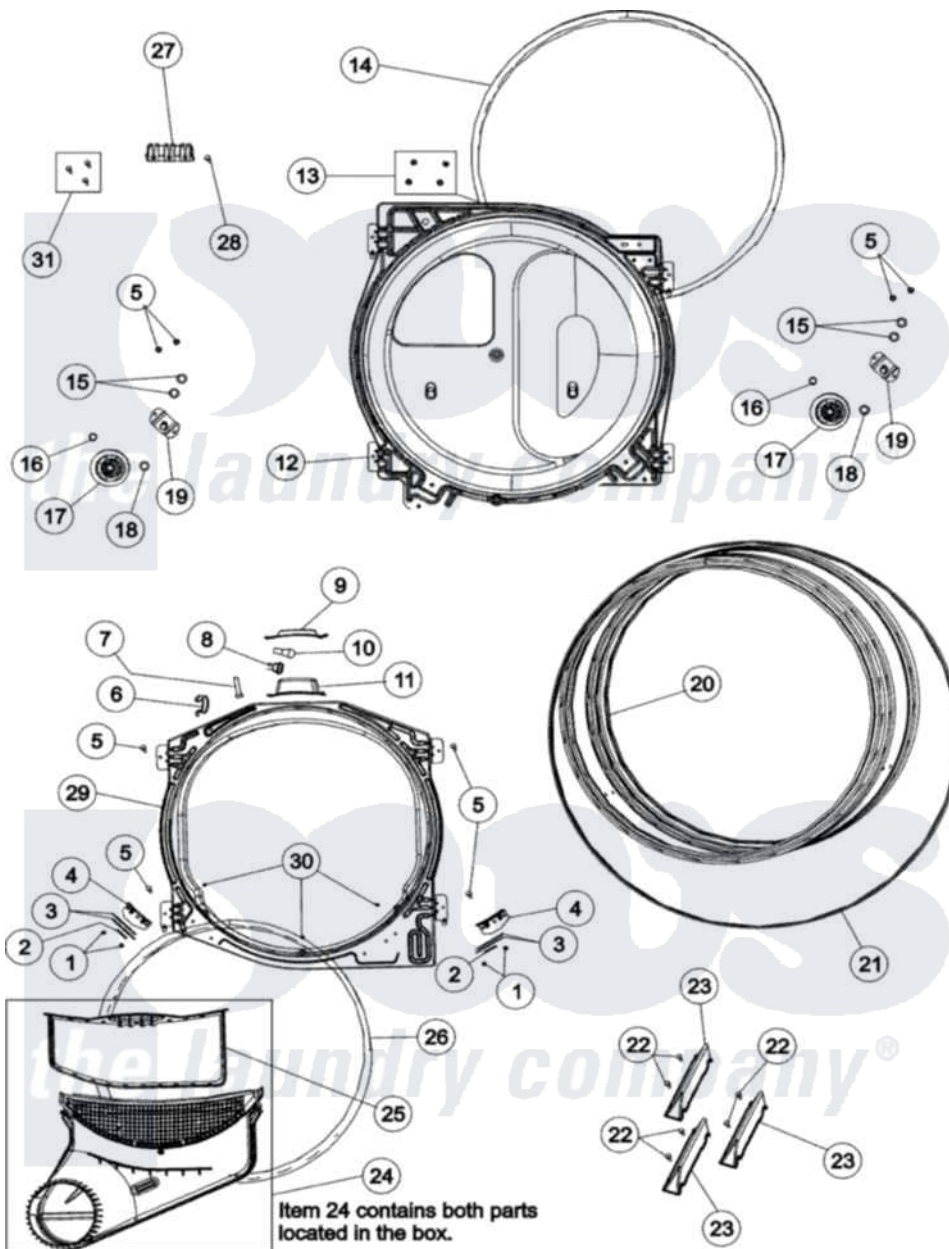

Admiral ADE7005AYW 05 - TUMBLER

Admiral Residential Admiral ADE7005AYW Dryer Parts Parts Diagram 05 - TUMBLER
 Click on the part number to view part

Item	Original Part Number	Replaced By	Status	Part Description
1	37001031	3370225		Screw
2	500121	510189		Pad Felt
3	40116501	37001298		Glide- Dry
4	37001036			Bracket, Cylinder Glide
5	503661	27001200		Screw
6	504034			Clip, Wire
7	505295			Screw, No.8ab-16 x 3/4 PH
8	504458	Y504452		Light Assembly
9	40094301			Lens, Light
10	Y60954	67001316		Bulb, Light
11	503622	Y504452		Light Assembly
12	504801W	502614WP		Bulkhead, Rear
13	503688			Screw, 10B-16 X .34 I
14	37001132			Seal, Cylinder
15	52549			Washer, 501 ID X3/4 Odx
16	23748			Ring, Retaining

17	37001042		Assembly, Cylinder Roller
18	Y504082		Washer, Wave
19	40113601		Assembly, Roller Brkt
20	504467W	504467WP	Cylinder Assembly
21	40111201		Belt, Cylinder
22	Y62588		Screw, 10BT-12 X 1 Tap
23	37001125	12002559	Baffle Kit
24	37001141		Air Duct Assembly
25	37001142		Filter, Lint
26	37001132		Seal, Cylinder
27	61923		Block, Terminal
28	501285		Screw, No.12 X 9/16-Pla
29	503616W	503616WP	Assembly, Frt Bulkhead
30	37001030		Screw, No.8ab-16 x 3/4 Fh
31	37001300		Screw Package, Terminal Block