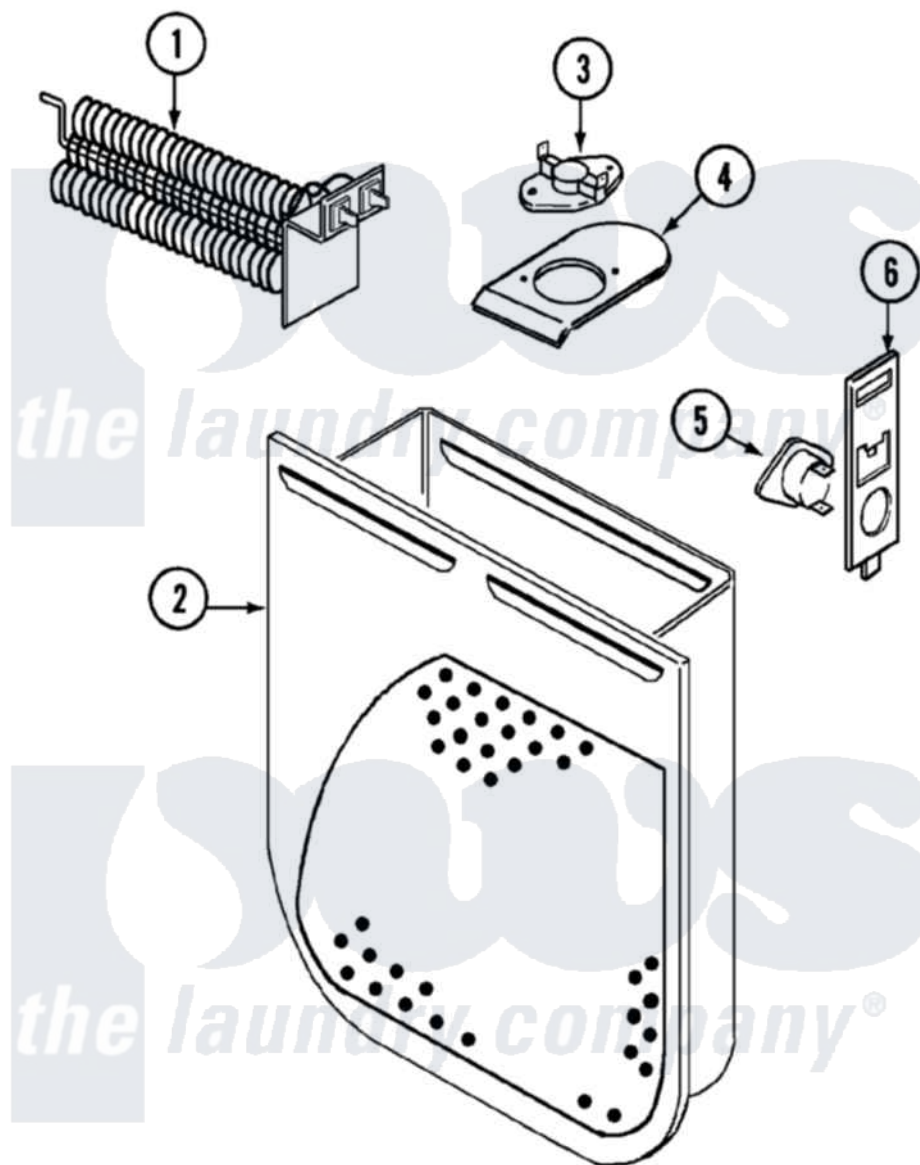

Admiral ADE9000AYW 05 - HEATER

Admiral [Residential Admiral ADE9000AYW Dryer Parts](#) Parts Diagram 05 - HEATER
 Click on the part number to view part

Item	Original Part Number	Replaced By	Status	Part Description
1	31001499	LA-1044		Element
"	25-7863			Screw
2	53-1232			Heater Housing Assembly
3	53-0771			Thermostat, Hi-Limit
4	53-0285			Bracket, Thermostat
"	25-6121	212951		Screw, No.6-32 X 1/4 Inch
5	53-1182			Fuse, Thermal
6	53-1181			Bracket, Thermal Fuse