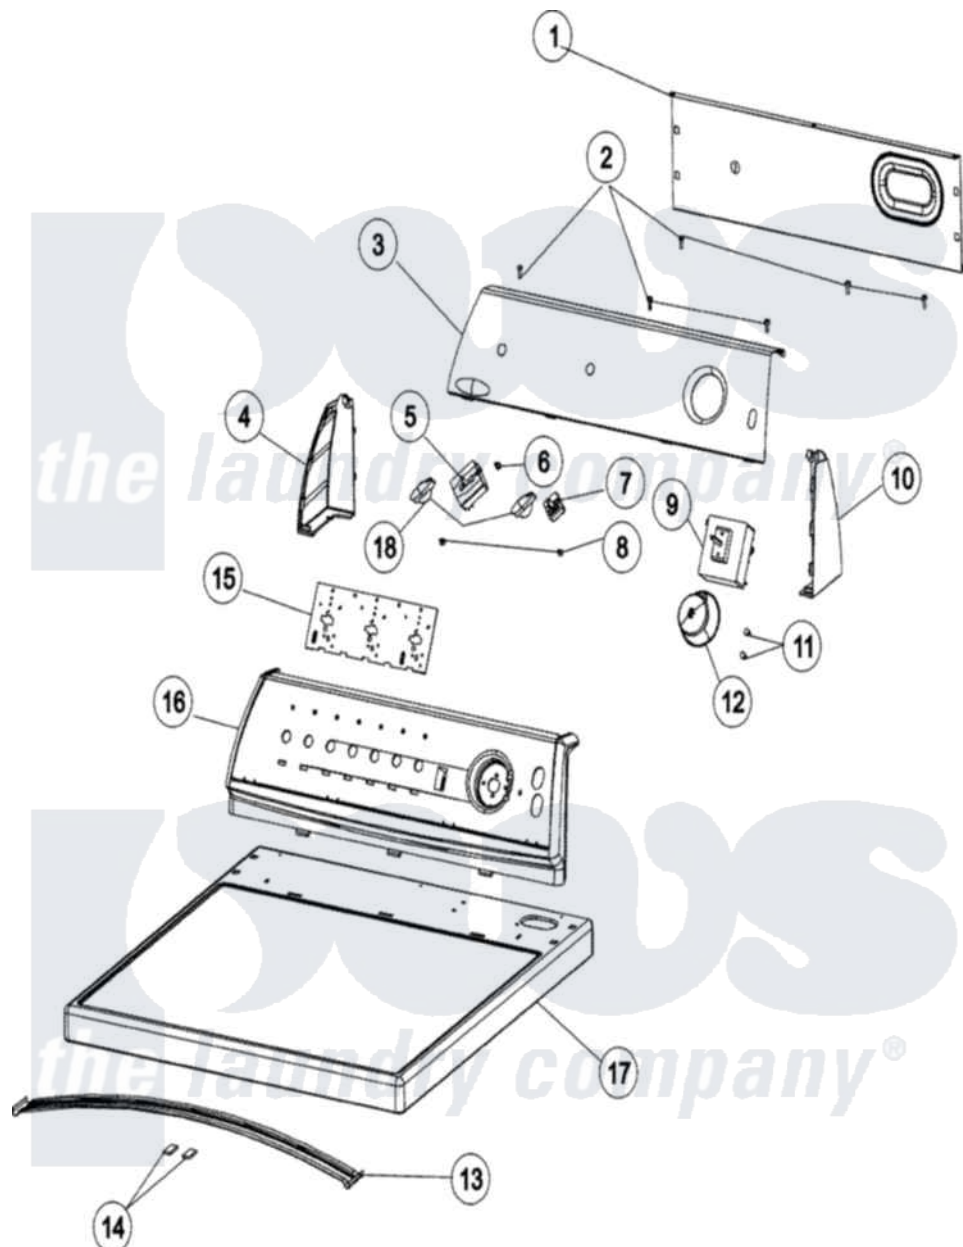

Admiral ADG7005AWW 03 - CONTROL PANEL & TOP

Admiral [Residential Admiral ADG7005AWW Dryer Parts](#) Parts Diagram 03 - CONTROL PANEL & TOP
 Click on the part number to view part

Item	Original Part Number	Replaced By	Status	Part Description
1	37001233			Shield, Backguard
2	21002224			Screw
3	37001219			Facia
4	21001546			Endcap, Panel
5	37001164			Switch, Temp - 3 Position
6	501086	90767		Screw, 8A X 3/8 HeX Washer Head Tapping
7	31001190			Switch, Two Position Rotary
8	31260			Screw, No.8 X 3/8 Ind H
9	37001240			Timer - Dryer
10	21001547			Endcap, Panel
11	37001031	3370225		Screw
12	31001388			Knob/Skirt, Timer
13	500121	510189		Pad Felt
14	56486		Not Available	BRACE, TOP
15	21001517			Shield, Control
16	21001552			Frame, Control Panel

17 37001232

[37001283](#)

Top As Pack

18 [21001544](#)

Knob, Selector

NI [53-1639](#)

Buzzer Assembly