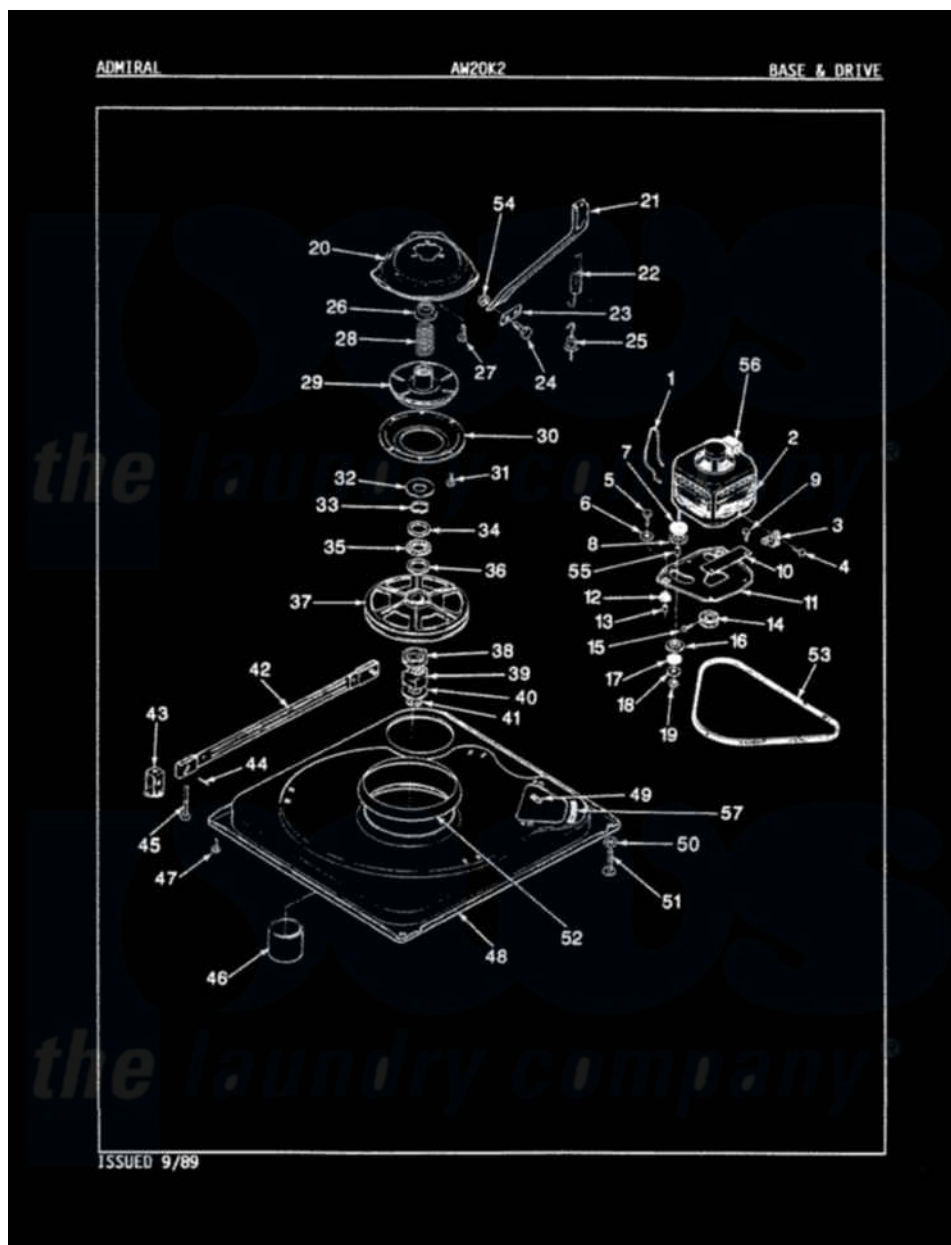

Admiral AW20K2H 02 - BASE & DRIVE (REV. E-H)

Admiral Residential Admiral AW20K2H Washer Parts Parts Diagram 02 - BASE & DRIVE (REV. E-H)
 Click on the part number to view part

Item	Original Part Number	Replaced By	Status	Part Description
1	35-0235			Spring, Motor Pivot
2	LA-2002		Not Available	MOTOR KIT
"	35-2030		Not Available	MOTOR
3	33-9945			Slide, Foot
4	25-7418	33001178		Back, Tumbler
5	25-7833	21001977		Screw
6	25-7834			Washer, Motor/Base Screw
7	33-9946			Isolator, Motor
8	33-9944	35-3570		Washer, Motor Pivot
9	25-3083	212951		Screw, No.6-32 X 1/4 Inch
10	33-9947		Not Available	DBL.PIVOT SLIDE
11	35-2021	21001783		Plate And Screw Assembly
"	35-2810	21001783		Plate And Screw Assembly
12	33-9941	35-3646		Isolator, Motor Plate
13	25-7831			Spacer, Mounting
14	35-2124	W10143344		Pulley