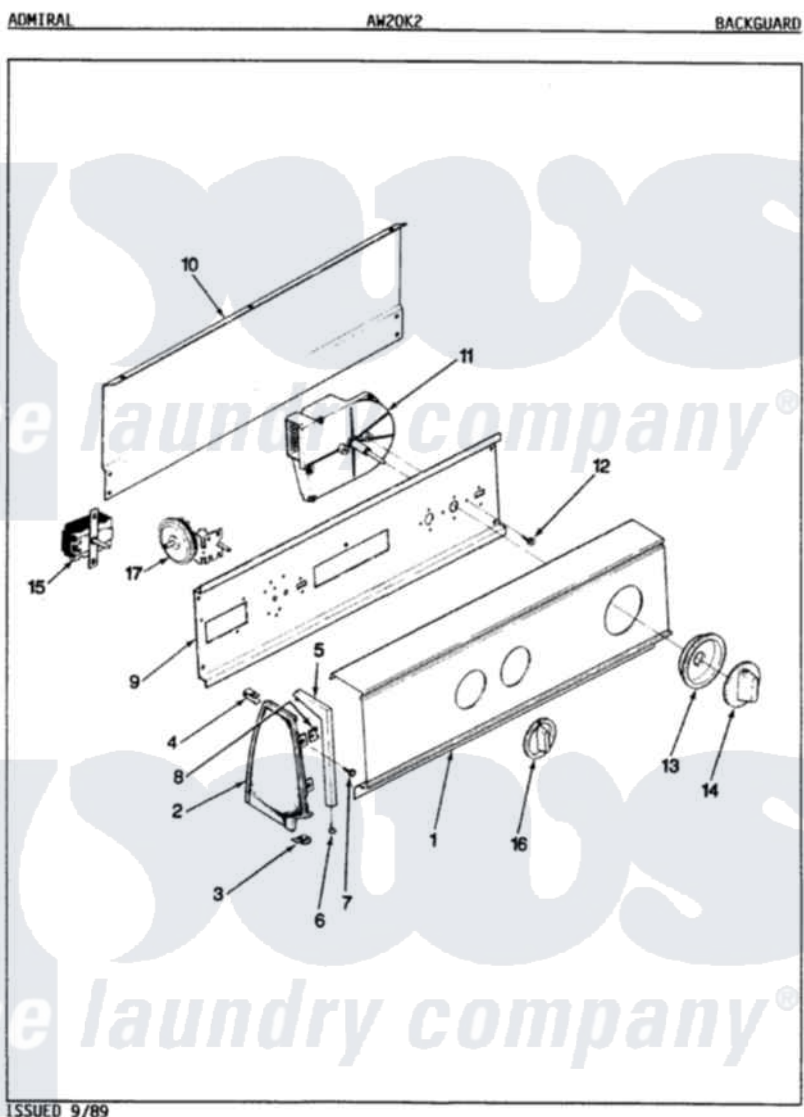

Admiral AW20K2H 04 - CONTROL PANEL (REV. A-D)

Admiral Residential Admiral AW20K2H Washer Parts Parts Diagram 04 - CONTROL PANEL (REV. A-D)
 Click on the part number to view part

Item	Original Part Number	Replaced By	Status	Part Description
1	25-7793			Screw
"	25-7702			Speedclip, End Cap To Control Panel
"	35-2175		Not Available	CONTROL PANEL
2	35-2488	21001452		Cap- End
"	35-2487	21001451		Cap- End
"	53-0264			RH Endcap
"	53-0265			LH Endcap
3	25-7697	25-2219		Screw
"	34-9487		Not Available	PLATE, REINFORCEMENT
"	25-7851			Speedclip, End Cap To Top
4	25-7435	33002917		Screw, No.10-16
"	25-7852			Speedclip, Rr Shld To End Cap
5	53-0277		Not Available	TRIM, END CAP (RT)
"	53-0278		Not Available	TRIM, END CAP (LT)
6	25-7760			Screw

7	25-3092	90767	Screw, 8A X 3/8 HeX Washer Head Tapping
8	25-7702		Speedclip, End Cap To Control Panel
9	53-0365	53-1676	Shield, Control
"	53-1676		Shield, Control
10	25-3457		Screw, Sems
"	25-3092	90767	Screw, 8A X 3/8 HeX Washer Head Tapping
"	35-2688	21001460	Shield, Rear
"	53-0268	21001460	Shield, Rear
11	35-2210	35-2749	Timer
12	25-0088	489483	Screw 10-32 X 1/2
13	25-7835		Not Available RING, COMPRESSION
"	35-2255	21001497	Skirt Ri
14	35-2187	12500058	Knob Ski
15	25-3092	90767	Screw, 8A X 3/8 HeX Washer Head Tapping
"	35-0119		Rotary Switch
16	35-2185	21001283	Knob, Selector----Piq
17	25-3092	90767	Screw, 8A X 3/8 HeX Washer Head Tapping
"	35-2352		Not Available MANUAL, U&C INSERT
"	35-2145	21001554	Switch, Water Level