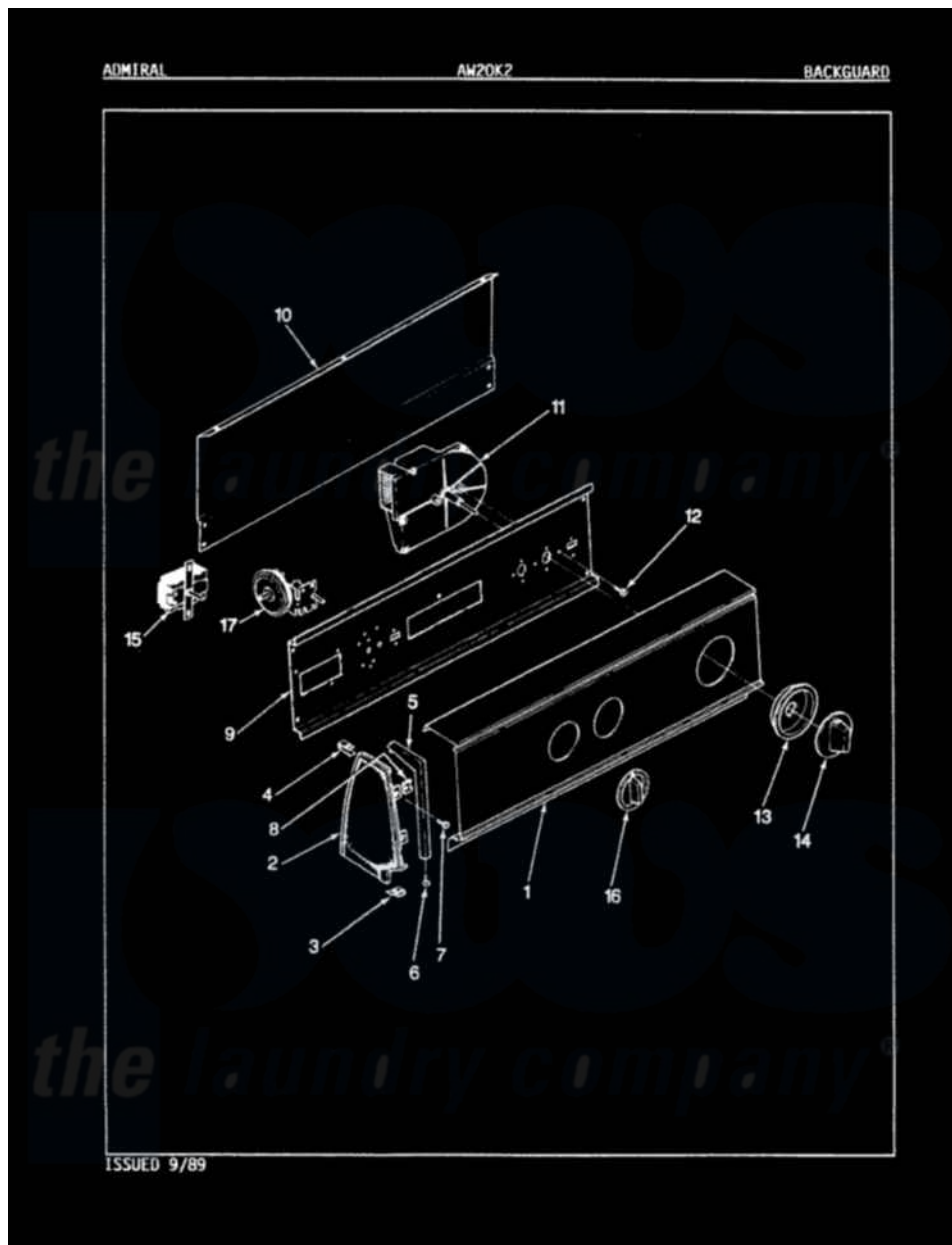

Admiral AW20K2H 05 - CONTROL PANEL (REV. E-H)

Admiral Residential Admiral AW20K2H Washer Parts Parts Diagram 05 - CONTROL PANEL (REV. E-H)
 Click on the part number to view part

Item	Original Part Number	Replaced By	Status	Part Description
1	25-7793			Screw
"	25-7702			Speedclip, End Cap To Control Panel
"	35-2175		Not Available	CONTROL PANEL
2	35-2488	21001452		Cap- End
"	35-2487	21001451		Cap- End
"	53-0264			RH Endcap
"	53-0265			LH Endcap
3	25-7697	25-2219		Screw
"	34-9487		Not Available	PLATE, REINFORCEMENT
"	25-7851			Speedclip, End Cap To Top
4	25-7435	33002917		Screw, No.10-16
"	25-7852			Speedclip, Rr Shld To End Cap
5	53-0277		Not Available	TRIM, END CAP (RT)
"	53-0278		Not Available	TRIM, END CAP (LT)
6	25-7760			Screw

7	25-3092	90767	Screw, 8A X 3/8 HeX Washer Head Tapping
8	25-7702		Speedclip, End Cap To Control Panel
9	53-0365	53-1676	Shield, Control
"	53-1676		Shield, Control
10	25-3457		Screw, Sems
"	25-3092	90767	Screw, 8A X 3/8 HeX Washer Head Tapping
"	35-2688	21001460	Shield, Rear
"	53-0268	21001460	Shield, Rear
11	35-2210	35-2749	Timer
12	25-0088	489483	Screw 10-32 X 1/2
13	25-7835		Not Available RING, COMPRESSION
"	35-2255	21001497	Skirt Ri
14	35-2187	12500058	Knob Ski
15	25-3092	90767	Screw, 8A X 3/8 HeX Washer Head Tapping
"	35-0119		Rotary Switch
16	35-2185	21001283	Knob, Selector----Piq
17	25-3092	90767	Screw, 8A X 3/8 HeX Washer Head Tapping
"	35-2352		Not Available MANUAL, U&C INSERT
"	35-2145	21001554	Switch, Water Level