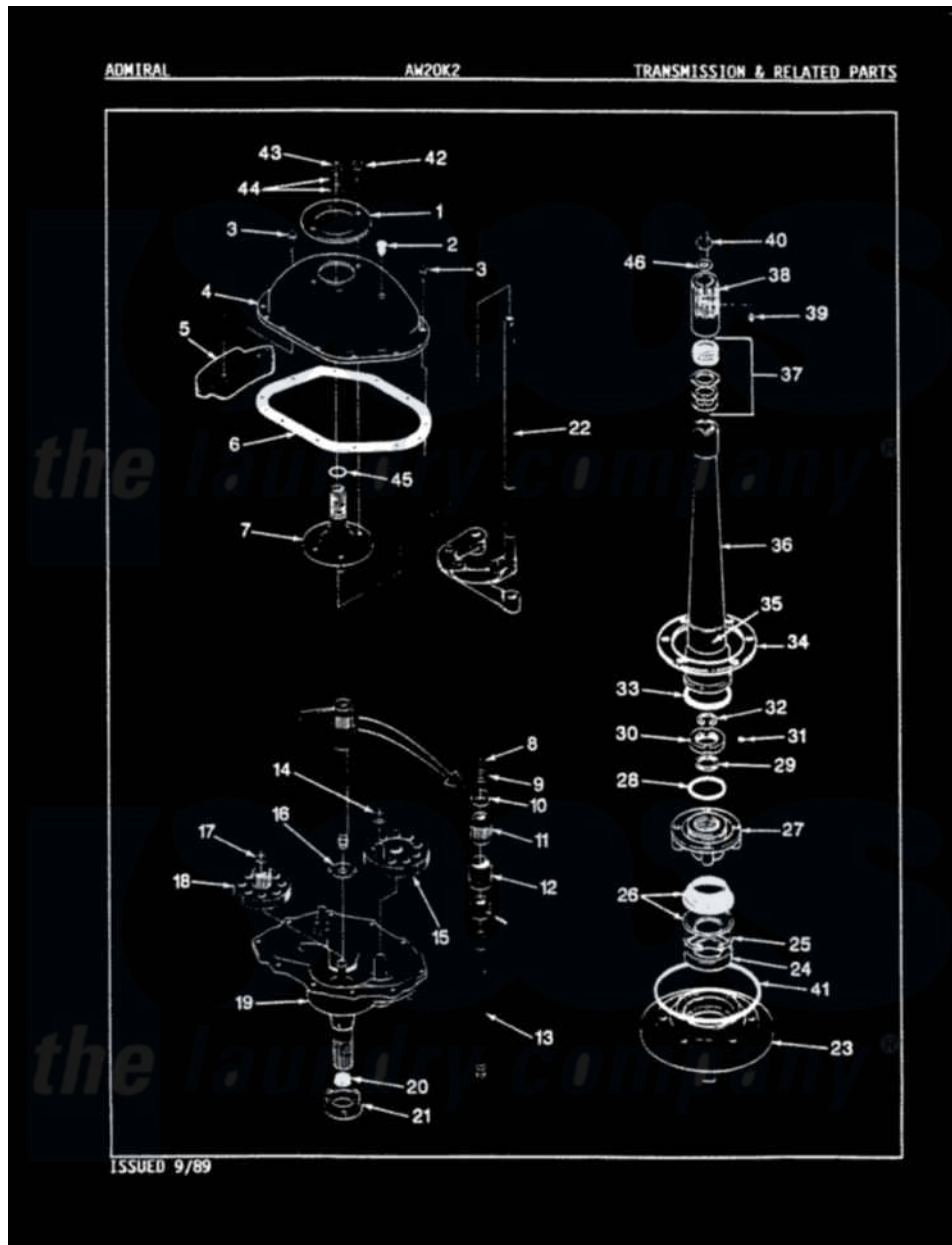

Admiral AW20K2H 08 - TRANSMISSION (REV. E-H)

Admiral Residential Admiral AW20K2H Washer Parts Parts Diagram 08 - TRANSMISSION (REV. E-H)
 Click on the part number to view part

Item	Original Part Number	Replaced By	Status	Part Description
1	LA-2001		Not Available	TRANSMISSION REPLACEMENT KIT
"	33-9893	33-7187		Covr Reinforcmt
2	35-2621			Plug, Oil Fill
"	33-9373		Not Available	OIL FILL PLUG
3	25-7916			Bolt
4	33-4286N			Transmission Cover Kit
"	35-2620		Not Available	COVER, TRANSMISSION
5	35-2130		Not Available	COUNTER WEIGHT
"	35-2642			Counterweight
6	35-1030		Not Available	GASKET, TRANSMISSION HOUSING
7	35-2654			Drive Tube Assembly
"	33-8763	33-4286N		Transmission Cover Kit
8	25-7847			Ring, Retaining
9	25-7416		Not Available	WASHER, FLAT
10	33-6114	33-6463		Spring