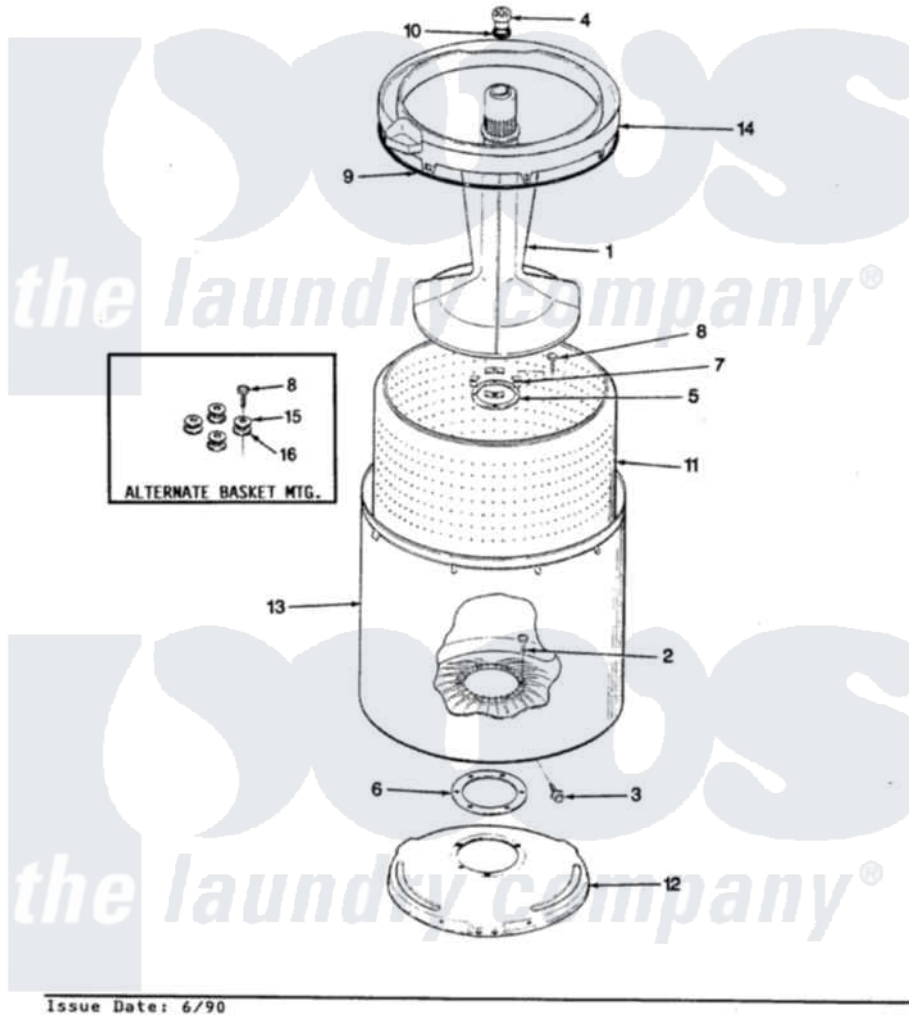

Admiral AW20K2H 10 - TUB (REV. A-D)

SECTION: TUB
MODEL: AW20K2

Admiral Residential Admiral AW20K2H Washer Parts Parts Diagram 10 - TUB (REV. A-D)
Click on the part number to view part

Item	Original Part Number	Replaced By	Status	Part Description
1	35-2371	33-4352		Agitator
2	35-2062	21001063		Screw, Shoulder
3	25-7914	22002933		Screw
4	33-6241			Cap
5	33-9859		Not Available	SWITCH ASM
6	35-2061			Gasket, Tub To Housing
7	35-8799		Not Available	REINFORCEMENT PLATE
8	25-7783	4356852		Screw
9	35-2328			Seal, Tub Top
10	25-7330			Rubber Washer
11	35-2381		Not Available	BASKET ASSY-WHITE
12	35-2023			Tub Support
"	35-2529		Not Available	TUB SUPPORT
13	35-2038			Tub
14	35-2262		Not Available	SHIELD, TUB TOP
"	35-2034		Not Available	TOP, TUB