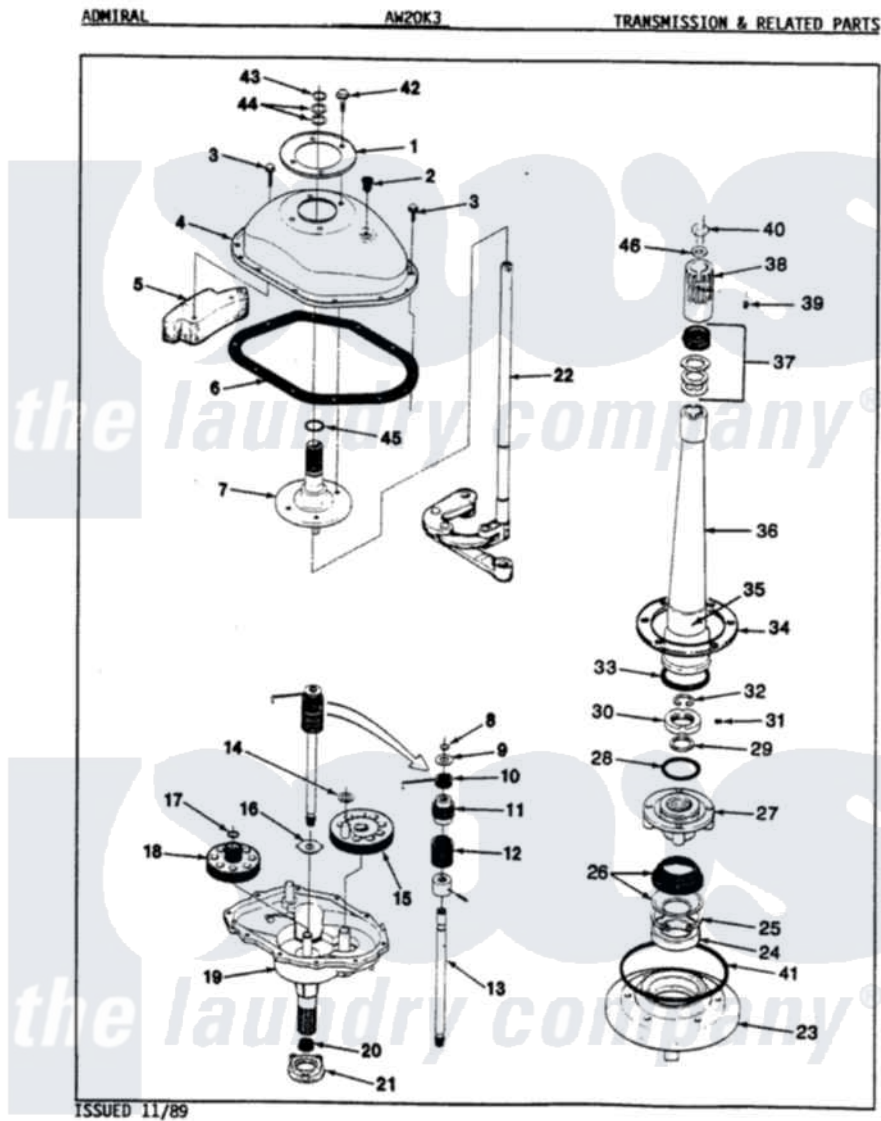

Admiral AW20K3W 11 - TRANSMISSION & RELATED PARTS (REV. K)

Admiral Residential Admiral AW20K3W Washer Parts Parts Diagram 11 - TRANSMISSION & RELATED PARTS (REV. K)

Click on the part number to view part

Item	Original Part Number	Replaced By	Status	Part Description
1	33-9893	33-7187		Covr Reinforcmt
2	35-2621			Plug, Oil Fill
3	25-7916			Bolt
4	35-2620		Not Available	COVER, TRANSMISSION
5	35-2642			Counterweight
6	35-1030		Not Available	GASKET, TRANSMISSION HOUSING
7	35-2654			Drive Tube Assembly
8	25-7847			Ring, Retaining
9	25-7416		Not Available	WASHER, FLAT
10	33-6114	33-6463		Spring
11	35-2001			Pinion, Drive
12	33-3195		Not Available	SPRING
13	LA-2005			Clutch Assembly Kit
"	35-2116		Not Available	DRIVE SHAFT & HUB ASSY
14	25-7091			Thrust Washer

15	35-2631		Not Available	GEAR, CRANK
16	35-2070			Washer, Steel W/Tabs
"	35-2462	35-3825		Washer, Nylon
"	25-7274		Not Available	WASHER, STEEL
17	25-7853	25-7933		Ring, Retaining
18	35-2527			Gear, Cluster
19	35-2640		Not Available	TRANSMISSION HOUSING
20	35-2010	207843		Lip Seal Repair Kit
21	35-2111	12001562		Bearing Assembly
22	35-2637		Not Available	LINKAGE ASSY
23	35-2059	35-2450		Housing Assembly, Bearing And Seal
24	35-2205			Bearing, Spin
25	25-7849			Retaining Ring
26	33-7224N			Tub Seal Assembly
27	33-9987		Not Available	BASKET HUB ASM
28	35-2061			Gasket, Tub To Housing
29	25-7722	33-4293N		Gasket Kit
30	33-9507	33-9504		Locknut
31	25-7120			Set Screw
32	25-7848			Retaining Ring
33	33-8718			Gasket
34	35-0930			Gasket
35	33-6790			Bearing, Agitator
36	33-4283N		Not Available	CENTERPOST KIT
37	33-7806N			Seal Assembly
38	33-9729		Not Available	DRIVE BLOCK ASM
39	25-7378			Set Screw
40	33-6817			Stud
41	35-2060			Seal, Tub To Housing
42	25-7359			Screw
43	25-7848			Retaining Ring
44	25-7057			Washer, Flat
45	25-7722	33-4293N		Gasket Kit
46	25-7316			Flat Washer
NI	LA-2001		Not Available	TRANSMISSION REPLACEMENT KIT