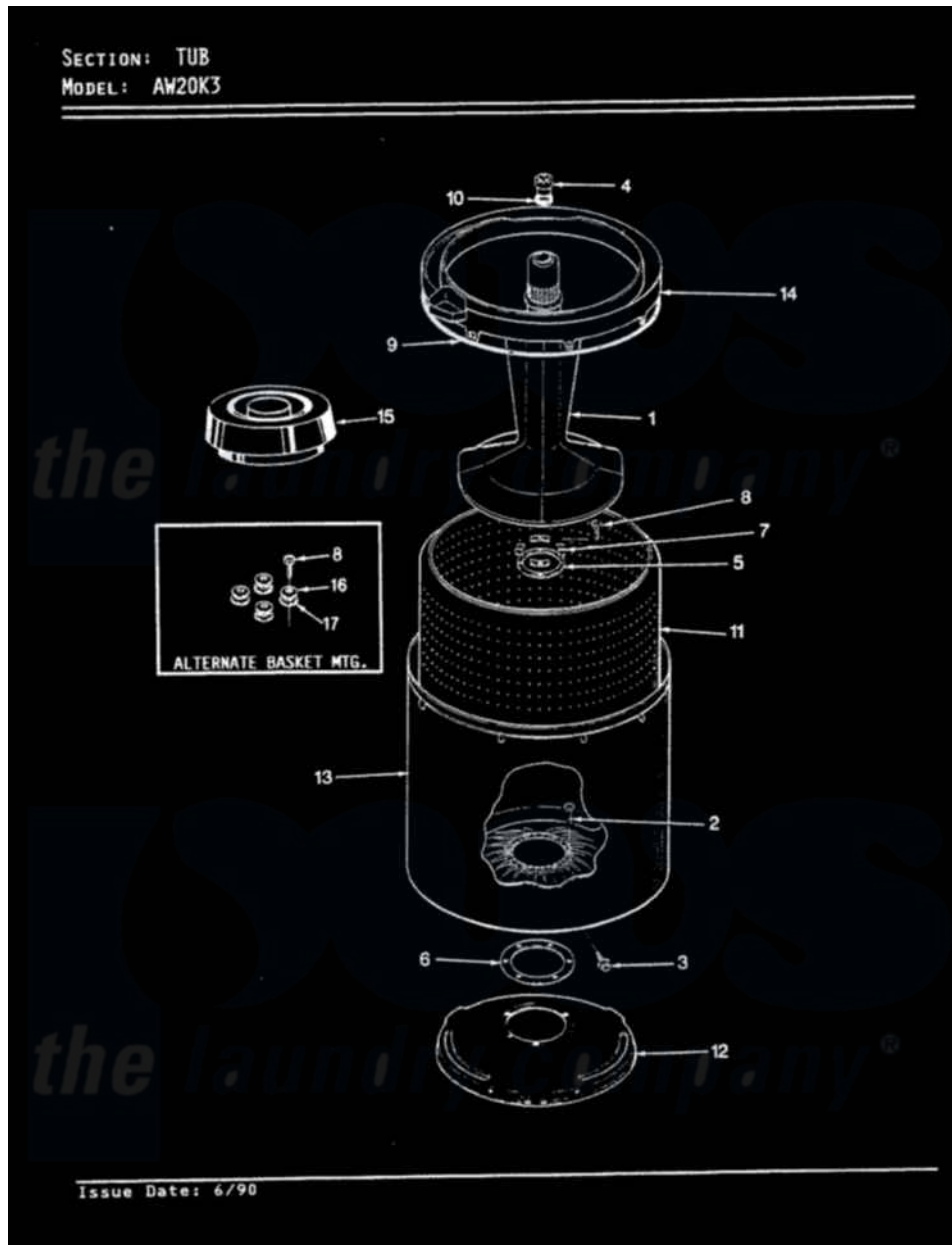

Admiral AW20K3W 14 - TUB (REV. E-J)

Admiral Residential Admiral AW20K3W Washer Parts Parts Diagram 14 - TUB (REV. E-J)
Click on the part number to view part

Item	Original Part Number	Replaced By	Status	Part Description
1	35-2456	33-4352		Agitator
2	35-2062	21001063		Screw, Shoulder
3	25-7914	22002933		Screw
4	33-6241			Cap
5	35-2060			Seal, Tub To Housing
6	35-2061			Gasket, Tub To Housing
7	35-8799		Not Available	REINFORCEMENT PLATE
8	25-7783	4356852		Screw
9	35-2328			Seal, Tub Top
10	25-7330			Rubber Washer
11	35-2508		Not Available	BASKET WHITE
12	35-2529		Not Available	TUB SUPPORT
13	35-2038			Tub
14	35-2034		Not Available	TOP, TUB
15	35-2262		Not Available	SHIELD, TUB TOP
"	35-2550			Dispenser, Rinse