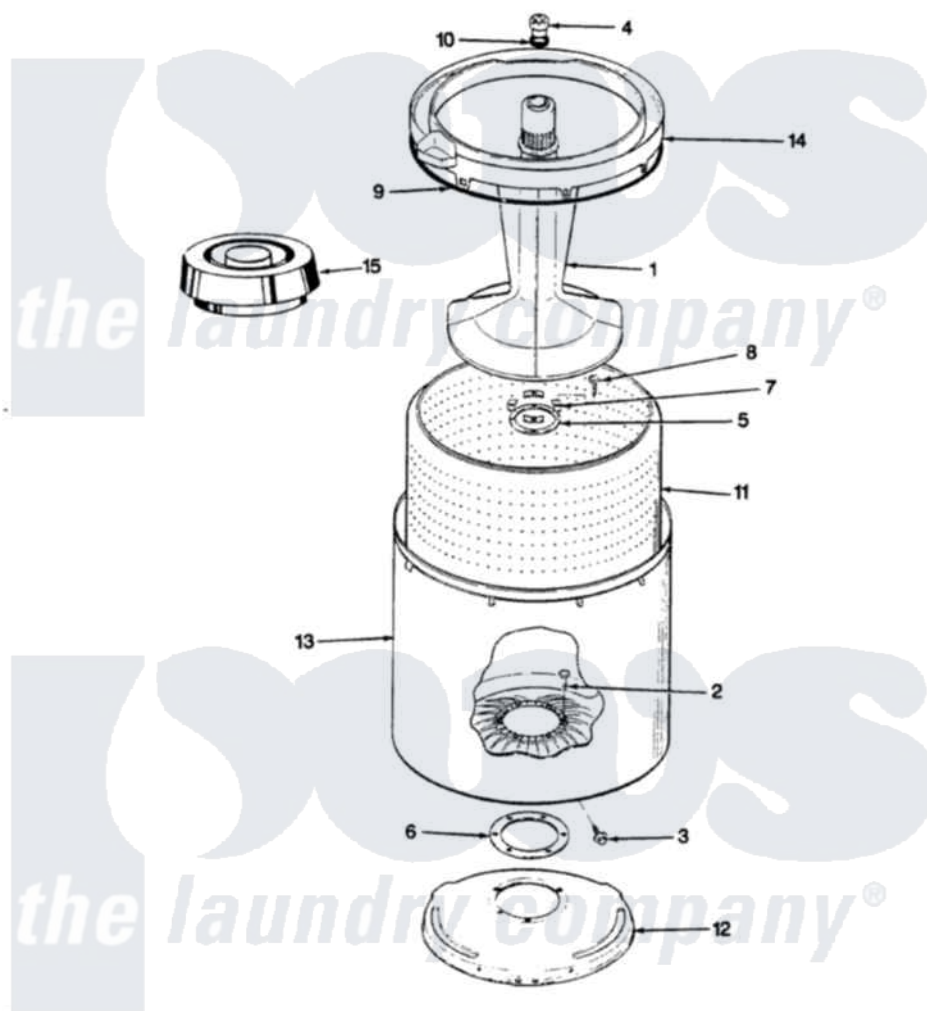

Admiral AW20L4HS 07 - TUB (ORIG)

SECTION: TUB
MODEL: AW20L4S

Issue Date: 3/91

Admiral [Residential Admiral AW20L4HS Washer Parts](#) Parts Diagram 07 - TUB (ORIG)

[Click on the part number to view part](#)

| Item | Original Part Number | Replaced By | Status | Part Description |
|------|-------------------------|--------------------------|---------------|------------------------|
| 1 | 35-2456 | 33-4352 | | Agitator |
| 2 | 35-2062 | 21001063 | | Screw, Shoulder |
| 3 | 25-7914 | 22002933 | | Screw |
| 4 | 33-6241 | | | Cap |
| 5 | 35-2060 | | | Seal, Tub To Housing |
| 6 | 35-2061 | | | Gasket, Tub To Housing |
| 7 | 35-8799 | | Not Available | REINFORCEMENT PLATE |
| 8 | 25-7783 | 4356852 | | Screw |
| 9 | 35-2328 | | | Seal, Tub Top |
| 10 | 25-7330 | | | Rubber Washer |
| 11 | 35-2508 | | Not Available | BASKET WHITE |
| 12 | 35-2023 | | | Tub Support |
| 13 | 35-2038 | | | Tub |
| 14 | 35-2262 | | Not Available | SHIELD, TUB TOP |
| " | 35-2034 | | Not Available | TOP, TUB |
| 15 | 35-2550 | | | Dispenser, Rinse |