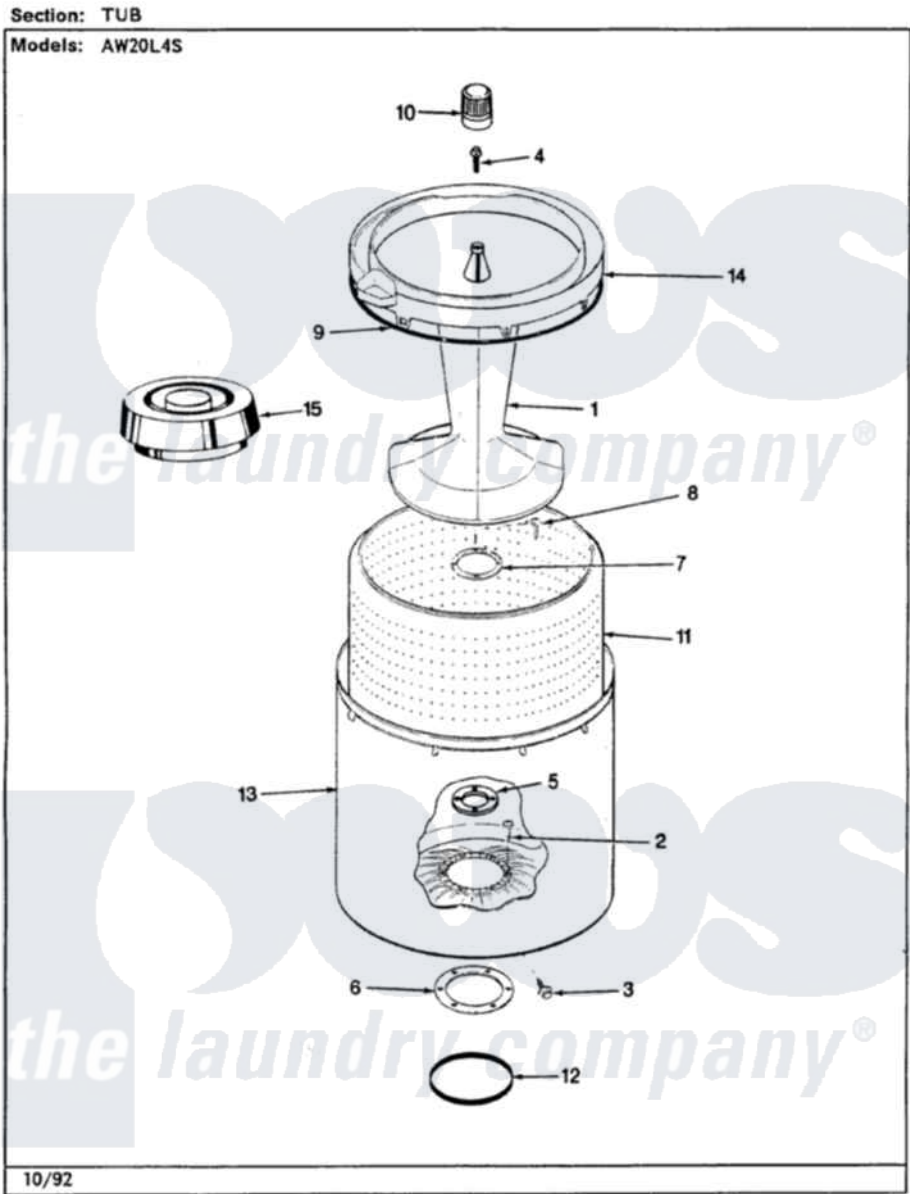

# Admiral AW20L4HS 08 - TUB (REV. A-E)

Admiral [Residential Admiral AW20L4HS Washer Parts](#) Parts Diagram 08 - TUB (REV. A-E)  
Click on the part number to view part

Item	Original Part Number	Replaced By	Status	Part Description
1	<a href="#">35-3580</a>			Agitator
"	35-2717	<a href="#">35-3580</a>		Agitator
2	25-7947	<a href="#">21001063</a>		Screw, Shoulder
3	25-7953	<a href="#">22002933</a>		Screw
4	25-7948	<a href="#">W10309247</a>		Screw
5	<a href="#">35-3685</a>			Gasket, Basket To Centerpost
"	35-2980	<a href="#">35-3685</a>		Gasket, Basket To Centerpost
6	<a href="#">35-3686</a>			Gasket, Tub To Housing
"	<a href="#">35-2979</a>			Gasket, Tub/Hsg
7	<a href="#">35-3014</a>			Gasket And Reinf. Plate Assembly
8	25-7783	<a href="#">4356852</a>		Screw
9	<a href="#">35-2328</a>			Seal, Tub Top
10	<a href="#">35-2733</a>			Cap, Agitator
11	35-3016		Not Available	BASKET ASSY
12	<a href="#">35-2978</a>			Seal, Tub/Housing
13	<a href="#">35-3700</a>			Tub Assembly

"	35-2952	<a href="#">35-3700</a>	Tub Assembly
14	35-2262	Not Available	SHIELD, TUB TOP
"	35-2034	Not Available	TOP, TUB
"	35-3578	Not Available	TOP, TUB
15	<a href="#">35-2550</a>		Dispenser, Rinse