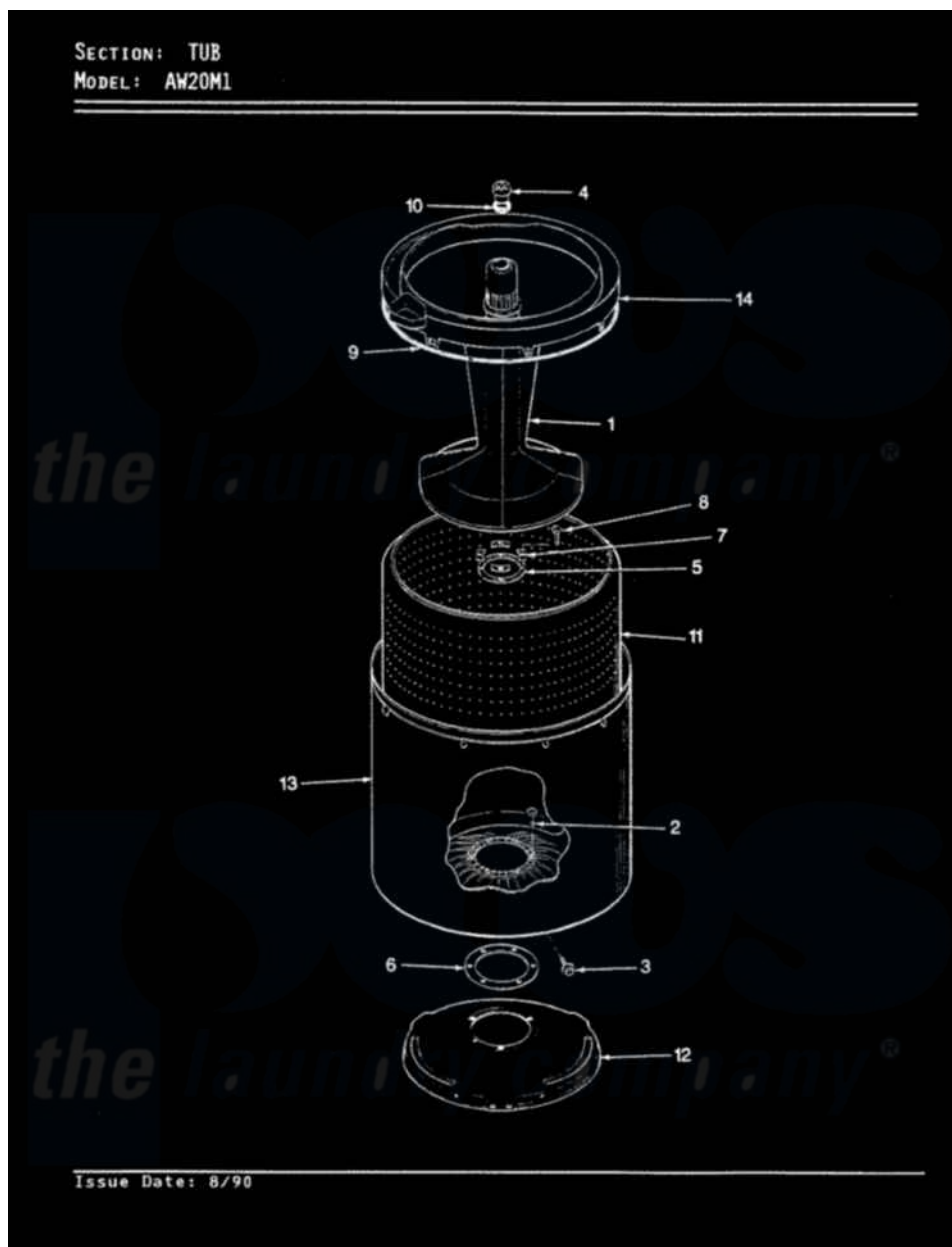

Admiral AW20M1A 11 - TUB (ORIG/REV. A-D)

Admiral Residential Admiral AW20M1A Washer Parts Parts Diagram 11 - TUB (ORIG/REV. A-D)
 Click on the part number to view part

Item	Original Part Number	Replaced By	Status	Part Description
1	35-2456	33-4352		Agitator
2	35-2062	21001063		Screw, Shoulder
3	25-7814			Washer
4	33-6241			Cap
5	35-2060			Seal, Tub To Housing
6	35-2061			Gasket, Tub To Housing
7	35-8799		Not Available	REINFORCEMENT PLATE
8	25-7783	4356852		Screw
9	35-2328			Seal, Tub Top
10	25-7330			Rubber Washer
11	35-2508		Not Available	BASKET WHITE
12	35-2023			Tub Support
13	35-2038			Tub
14	35-2262		Not Available	SHIELD, TUB TOP
"	35-2034		Not Available	TOP, TUB