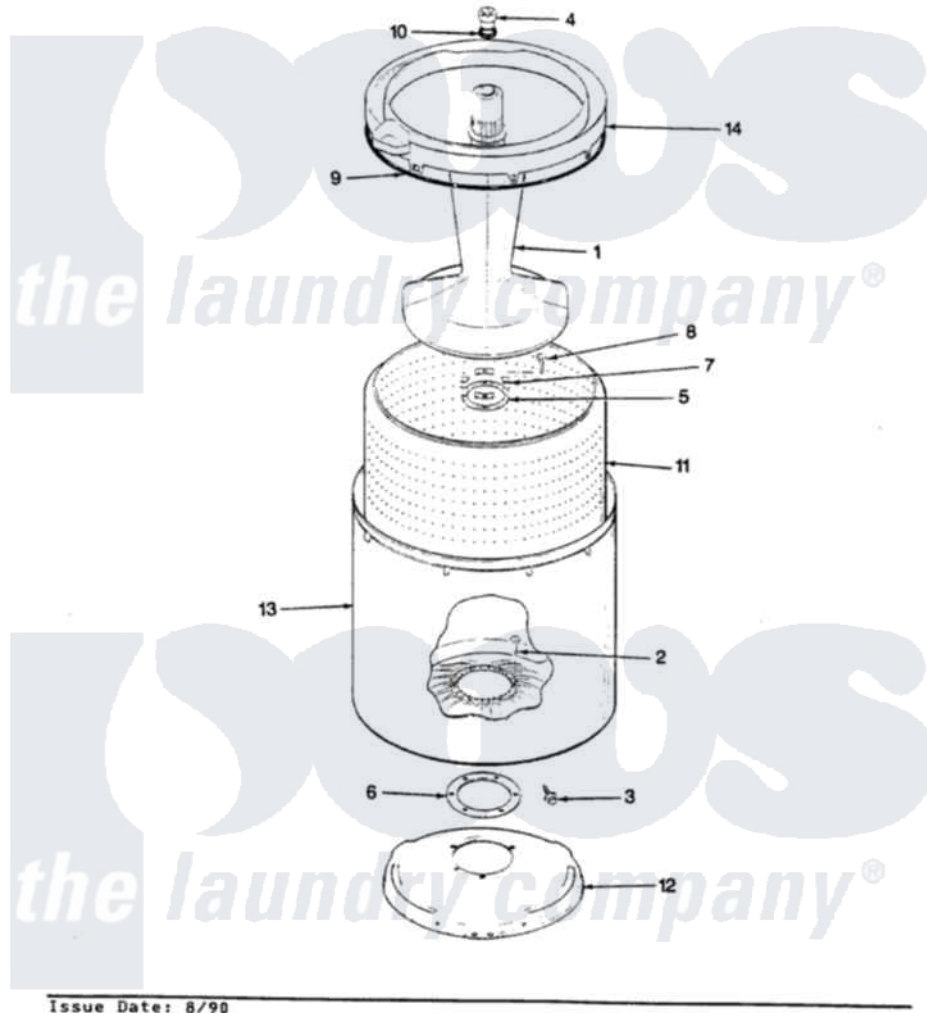

Admiral AW20M1A 12 - TUB (REV. E-F)

SECTION: TUB
MODEL: AW20M1

Admiral [Residential Admiral AW20M1A Washer Parts](#) Parts Diagram 12 - TUB (REV. E-F)
Click on the part number to view part

Item	Original Part Number	Replaced By	Status	Part Description
1	35-2456	33-4352		Agitator
2	35-2062	21001063		Screw, Shoulder
3	25-7914	22002933		Screw
4	33-6241			Cap
5	35-2060			Seal, Tub To Housing
6	35-2061			Gasket, Tub To Housing
7	35-8799		Not Available	REINFORCEMENT PLATE
8	25-7783	4356852		Screw
9	35-2328			Seal, Tub Top
10	25-7330			Rubber Washer
11	35-2508		Not Available	BASKET WHITE
12	35-2023			Tub Support
13	35-2038			Tub
14	35-2262		Not Available	SHIELD, TUB TOP
"	35-2034		Not Available	TOP, TUB