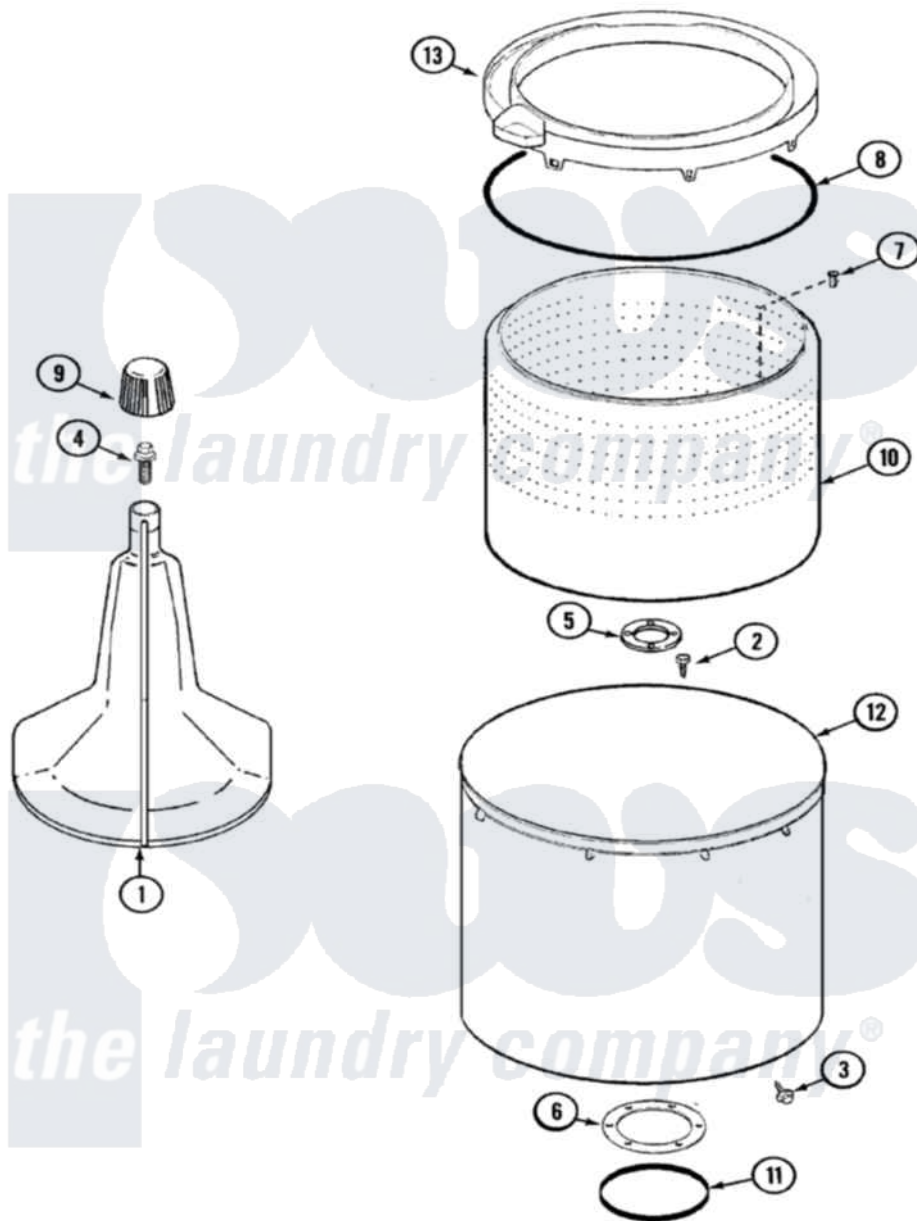

Admiral AW20N2V 07 - TUB

Admiral [Residential Admiral AW20N2V Washer Parts](#) Parts Diagram 07 - TUB
 Click on the part number to view part

Item	Original Part Number	Replaced By	Status	Part Description
1	35-3580			Agitator
2	25-7947	21001063		Screw, Shoulder
3	25-7953	22002933		Screw
4	25-7948	W10309247		Screw
5	35-3685			Gasket, Basket To Centerpost
6	35-3686			Gasket, Tub To Housing
7	25-7965	3400504		Screw
8	35-2328			Seal, Tub Top
9	35-2733			Cap, Agitator
10	35-3687		Not Available	BASKET, SPIN
11	35-2978			Seal, Tub/Housing
12	35-3700			Tub Assembly
13	35-3578		Not Available	TOP, TUB
"	35-2262		Not Available	SHIELD, TUB TOP