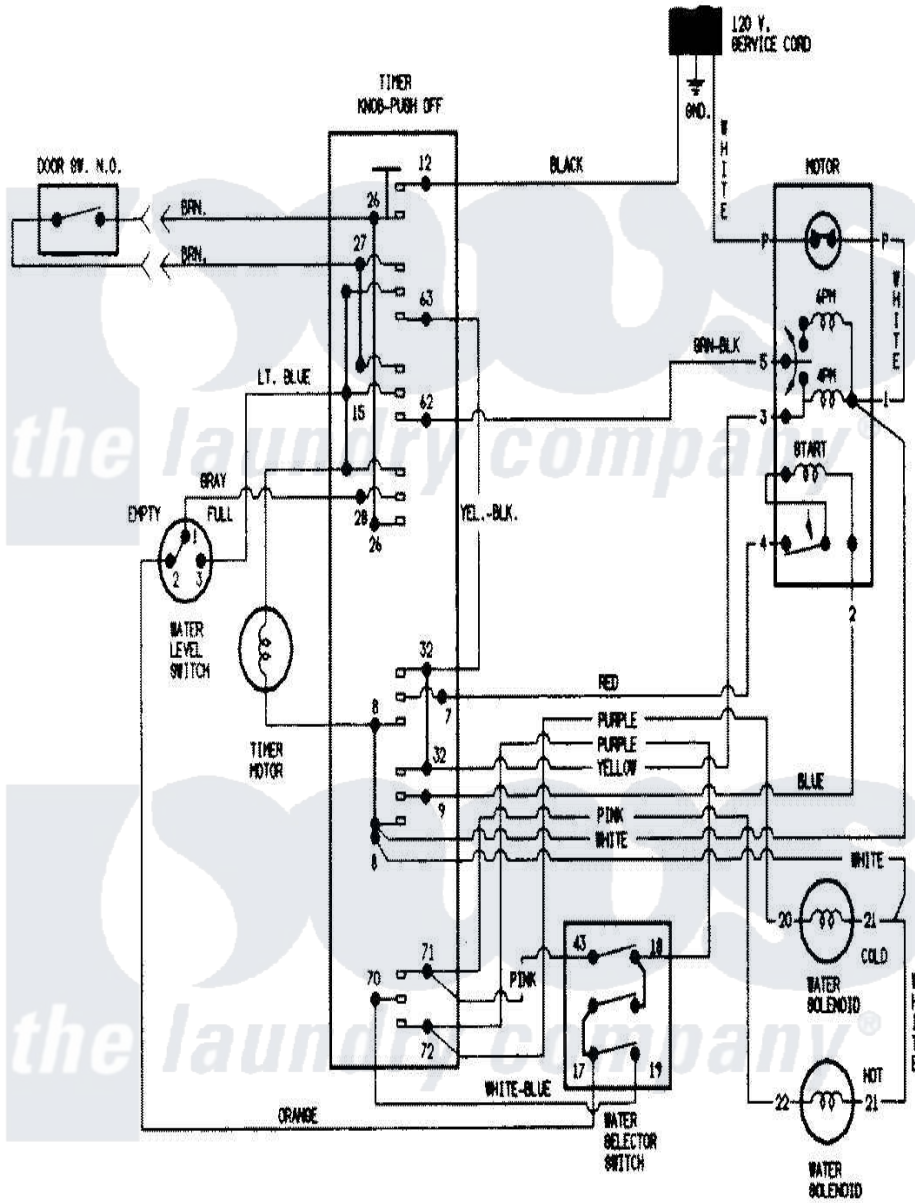

# Admiral AW20N2V 08 - WIRING INFORMATION

Admiral [Residential Admiral AW20N2V Washer Parts](#) Parts Diagram 08 - WIRING INFORMATION  
 Click on the part number to view part

Item	Original Part Number	Replaced By	Status	Part Description
NI	15001897		Not Available	WIRING INFORMATION
"	15001235		Not Available	WIRING INFORMATION