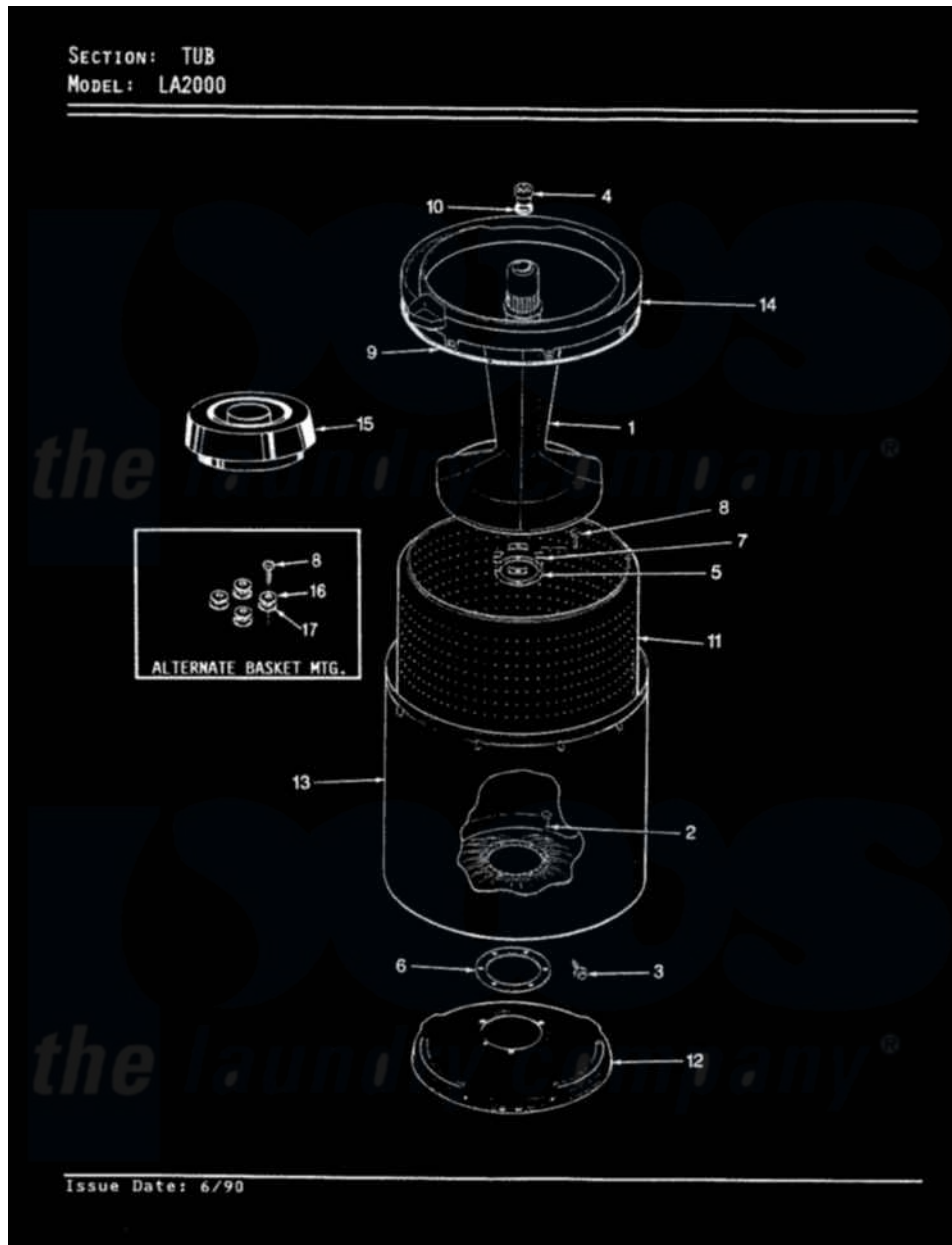

# Admiral LA2000 09 - TUB (REV. E-F)

Admiral Residential Admiral LA2000 Dryer Parts Parts Diagram 09 - TUB (REV. E-F)  
Click on the part number to view part

Item	Original Part Number	Replaced By	Status	Part Description
1	35-2456	<a href="#">33-4352</a>		Agitator
2	35-2062	<a href="#">21001063</a>		Screw, Shoulder
3	25-7914	<a href="#">22002933</a>		Screw
4	<a href="#">33-6241</a>			Cap
5	<a href="#">35-2060</a>			Seal, Tub To Housing
6	<a href="#">35-2061</a>			Gasket, Tub To Housing
7	33-8799		Not Available	REINF PLATE
8	25-7783	<a href="#">4356852</a>		Screw
9	<a href="#">35-2328</a>			Seal, Tub Top
10	<a href="#">25-7330</a>			Rubber Washer
11	35-2508		Not Available	BASKET WHITE
12	35-2529		Not Available	TUB SUPPORT
13	<a href="#">35-2038</a>			Tub
14	35-2034		Not Available	TOP, TUB
"	35-2262		Not Available	SHIELD, TUB TOP
15	35-2050	<a href="#">22004469</a>		Leg And Foot Self Stabilizing