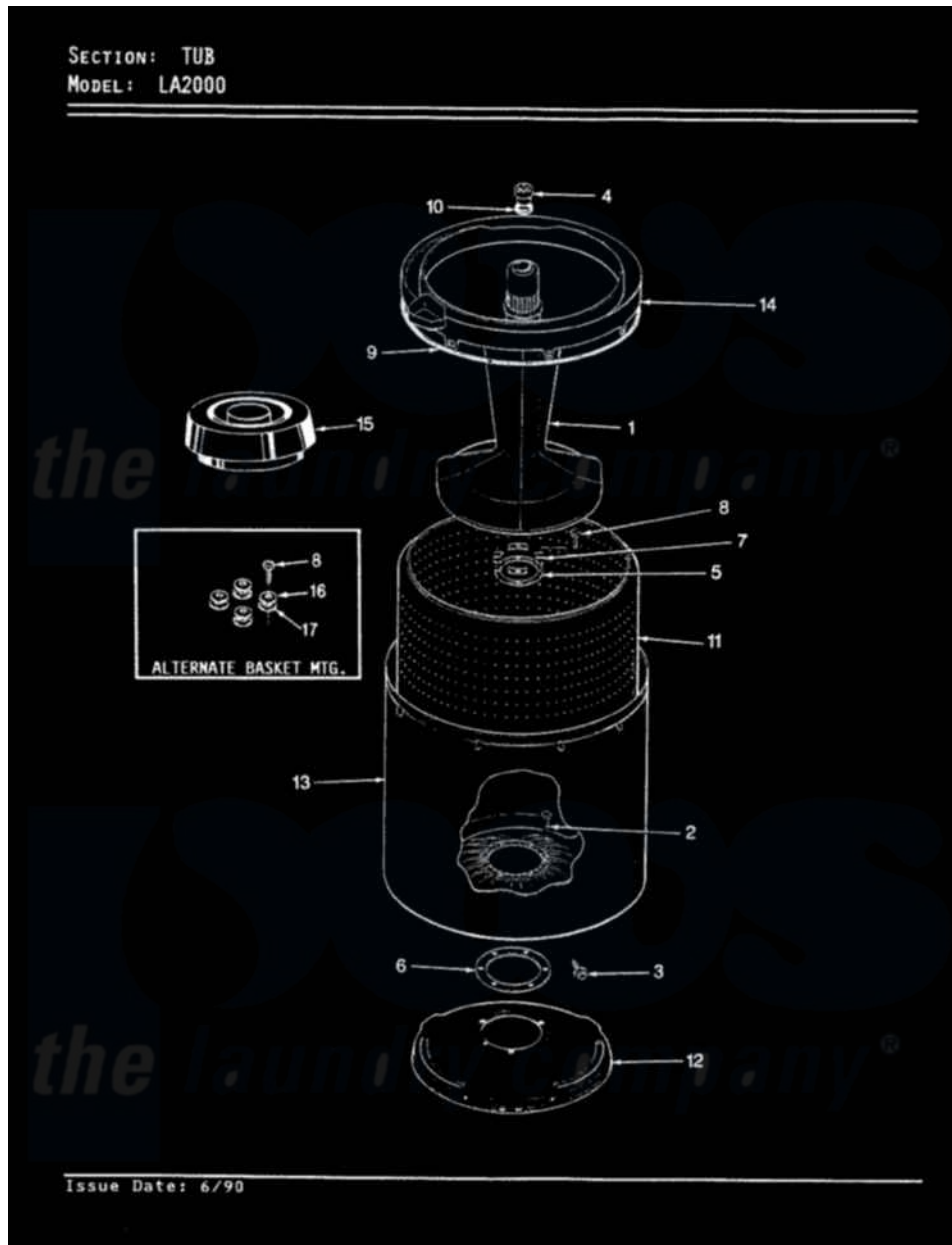

Admiral LA2000H 07 - TUB (REV. E-F)

Admiral Residential Admiral LA2000H Dryer Parts Parts Diagram 07 - TUB (REV. E-F)
Click on the part number to view part

Item	Original Part Number	Replaced By	Status	Part Description
1	35-2456	33-4352		Agitator
2	35-2062	21001063		Screw, Shoulder
3	25-7914	22002933		Screw
4	33-6241			Cap
5	35-2060			Seal, Tub To Housing
6	35-2061			Gasket, Tub To Housing
7	33-8799		Not Available	REINF PLATE
8	25-7783	4356852		Screw
9	35-2328			Seal, Tub Top
10	25-7330			Rubber Washer
11	35-2508		Not Available	BASKET WHITE
12	35-2529		Not Available	TUB SUPPORT
13	35-2038			Tub
14	35-2034		Not Available	TOP, TUB
"	35-2262		Not Available	SHIELD, TUB TOP
15	35-2050	22004469		Leg And Foot Self Stabilizing