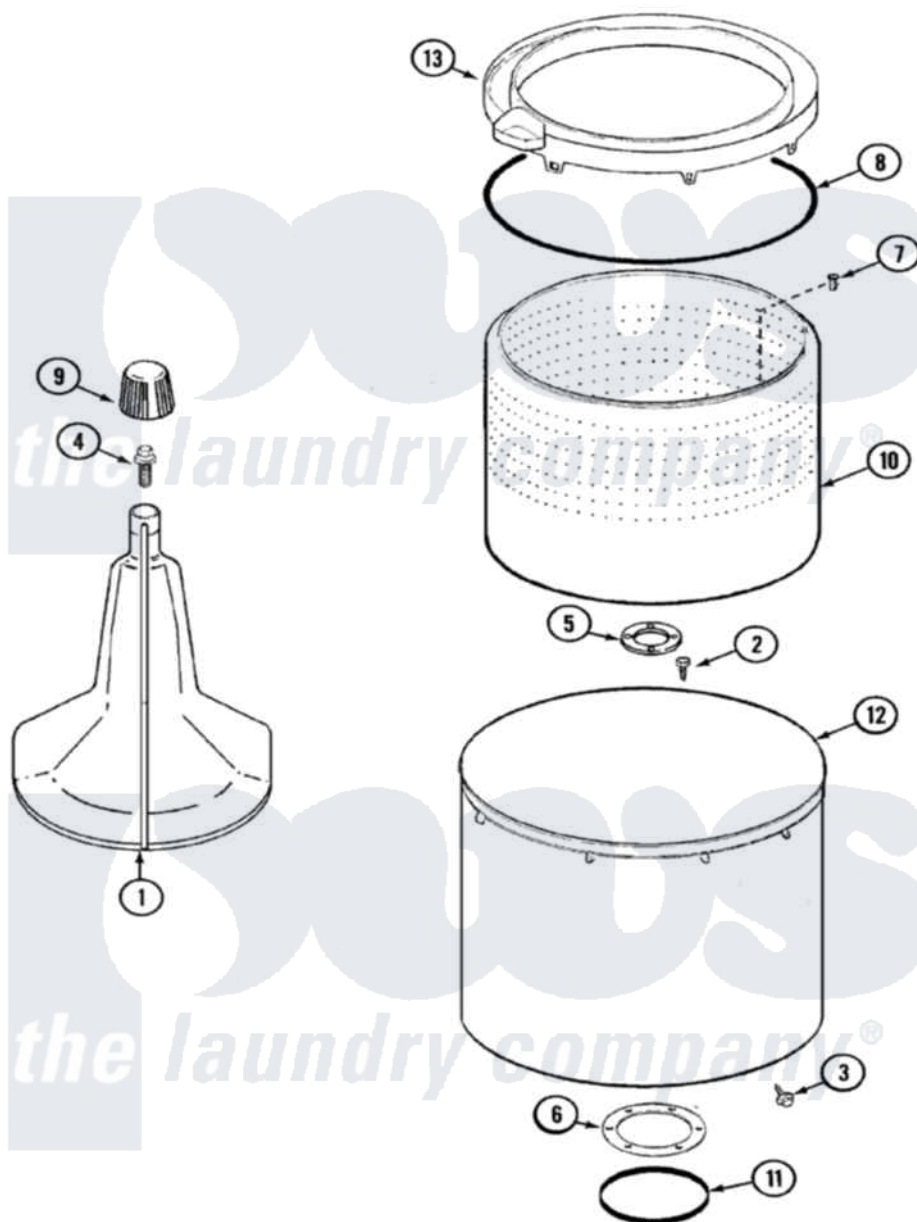

Admiral LATA100AAE 07 - TUB (AAx,AJE,ARE)

Admiral [Residential Admiral LATA100AAE Washer Parts](#) Parts Diagram 07 - TUB (AAx,AJE,ARE)
 Click on the part number to view part

Item	Original Part Number	Replaced By	Status	Part Description
1	35-3580			Agitator
2	25-7947	21001063		Screw, Shoulder
3	25-7953	22002933		Screw
4	25-7948	W10309247		Screw
5	35-3685			Gasket, Basket To Centerpost
6	35-3686			Gasket, Tub To Housing
7	25-7965	3400504		Screw
8	35-2328			Seal, Tub Top
9	35-2733			Cap, Agitator
10	35-3687		Not Available	BASKET, SPIN
11	35-2978			Seal, Tub/Housing
12	35-3700			Tub Assembly
13	35-3578		Not Available	TOP, TUB
"	35-2262		Not Available	SHIELD, TUB TOP