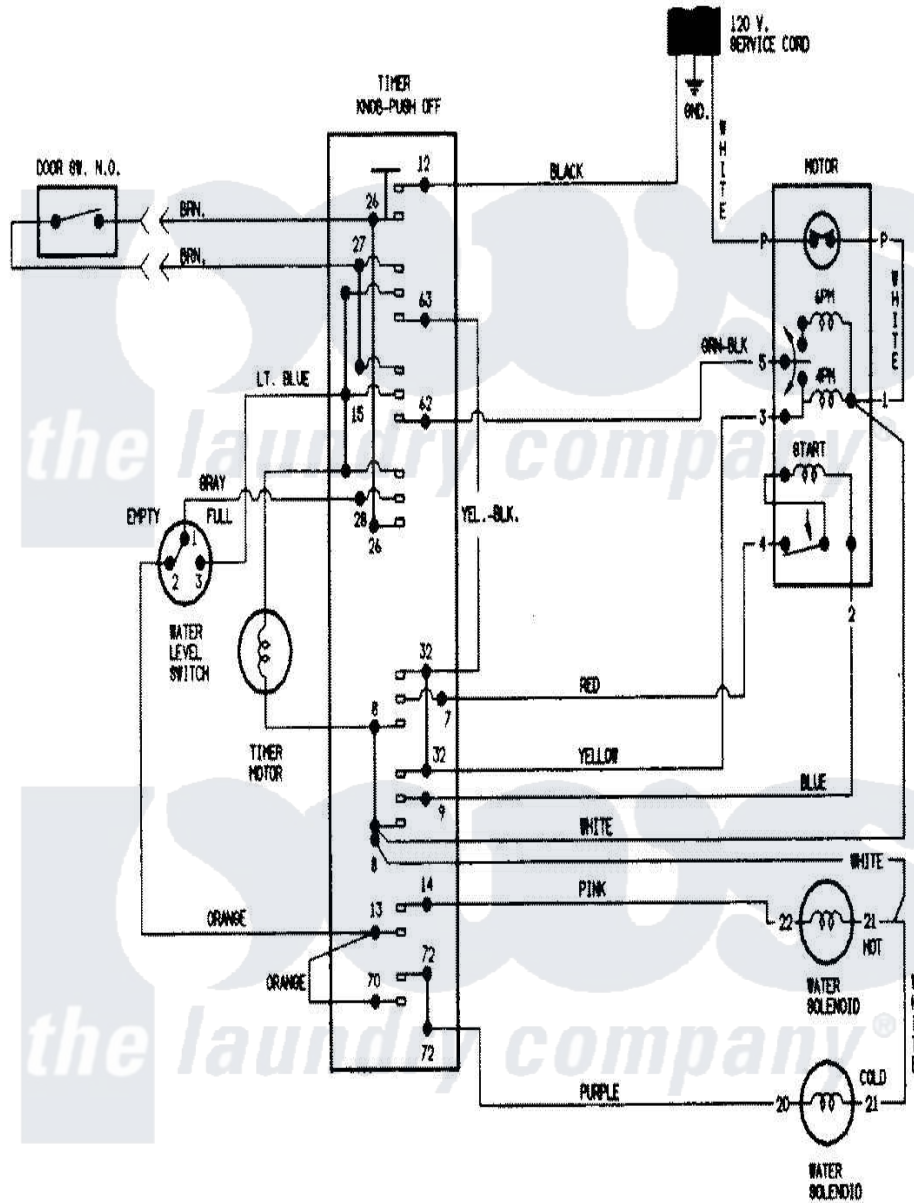

Admiral LATA100AAE 08 - WIRING INFORMATION (AAx,AJE,ARE)

Admiral Residential Admiral LATA100AAE Washer Parts Parts Diagram 08 - WIRING INFORMATION (AAx,AJE,ARE)

[Click on the part number to view part](#)

Item	Original Part Number	Replaced By	Status	Part Description
NI	15001894		Not Available	WIRING INFORMATION
"	15001240		Not Available	WIRING INFORMATION