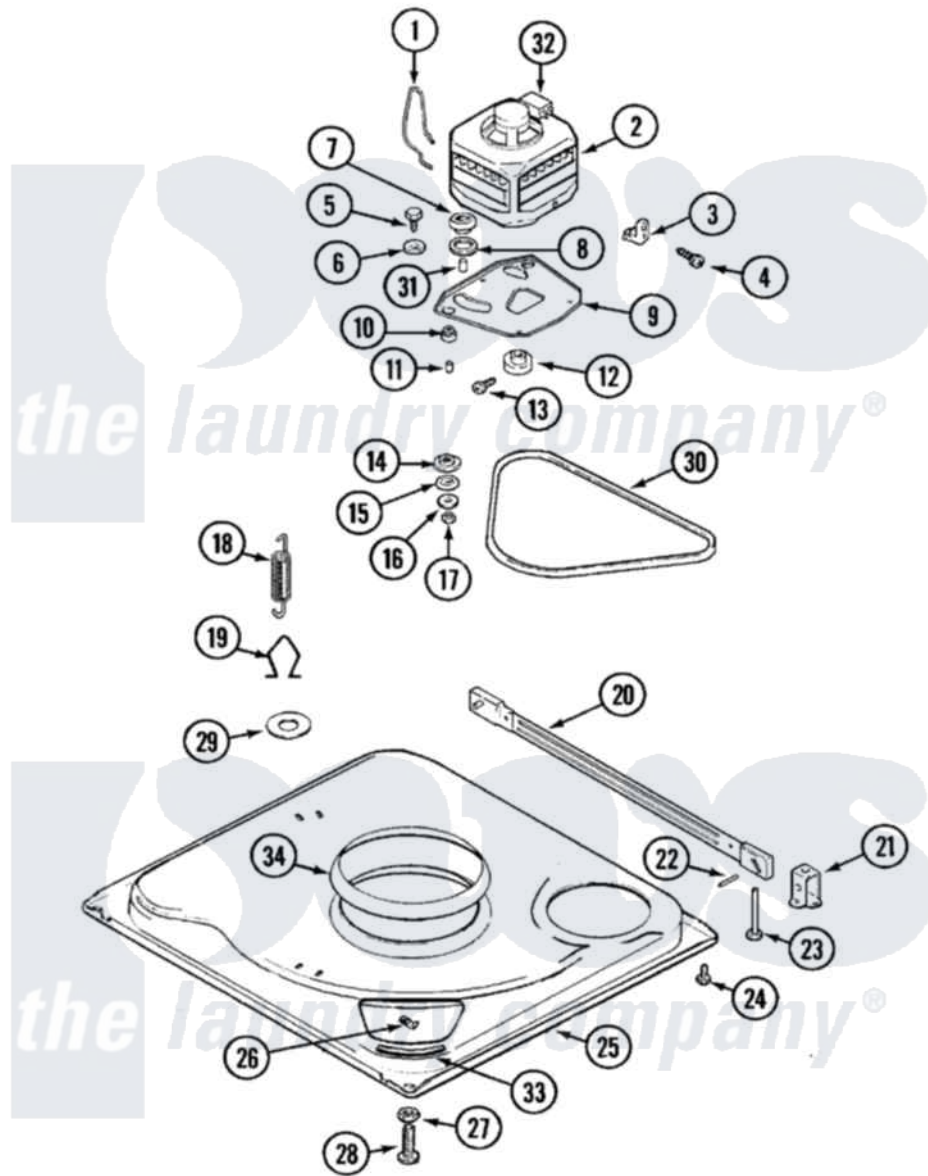

# Admiral LATA300AAL 01 - BASE

Admiral [Residential Admiral LATA300AAL Washer Parts](#) Parts Diagram 01 - BASE  
 Click on the part number to view part

Item	Original Part Number	Replaced By	Status	Part Description
1	21001110	<a href="#">22004376</a>		Spring, Motor Pivot
"	<a href="#">35-0235</a>			Spring, Motor Pivot
2	21001112		Not Available	MOTOR & PULLEY/PLATE ASSY.
"	LA-2002		Not Available	MOTOR KIT
3	<a href="#">33-9945</a>			Slide, Foot
"	21001109	<a href="#">21001486</a>		Foot Slide, Isolator
4	25-7418	<a href="#">33001178</a>		Back, Tumbler
5	25-7833	<a href="#">21001977</a>		Screw
6	<a href="#">25-7834</a>			Washer, Motor/Base Screw
7	<a href="#">33-9946</a>			Isolator, Motor
8	<a href="#">35-3570</a>			Washer, Motor Pivot
9	21001111	<a href="#">21001783</a>		Plate And Screw Assembly
"	35-2810	<a href="#">21001783</a>		Plate And Screw Assembly
10	<a href="#">35-3646</a>			Isolator, Motor Plate
"	<a href="#">35-3646</a>			Isolator, Motor Plate
11	<a href="#">25-7831</a>			Spacer, Mounting