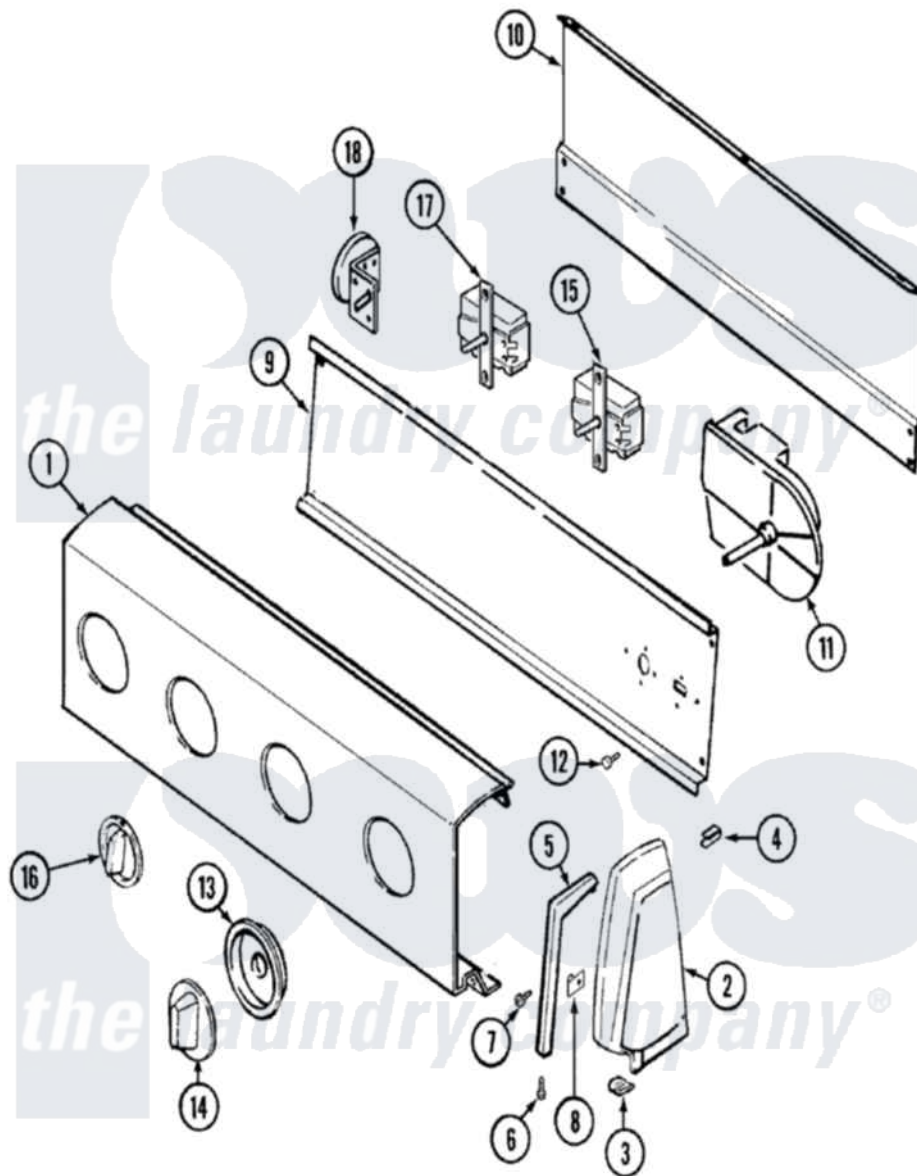

# Admiral LATA300AAL 02 - CONTROL PANEL

Admiral [Residential Admiral LATA300AAL Washer Parts](#) Parts Diagram 02 - CONTROL PANEL  
 Click on the part number to view part

Item	Original Part Number	Replaced By	Status	Part Description
1	<a href="#">25-7702</a>			Speedclip, End Cap To Control Panel
"	<a href="#">25-7793</a>			Screw
"	35-3876		Not Available	CONTROL PANEL
2	35-2487	<a href="#">21001451</a>		Cap- End
"	35-2488	<a href="#">21001452</a>		Cap- End
3	34-9487		Not Available	PLATE, REINFORCEMENT
"	25-7697	<a href="#">25-2219</a>		Screw
"	<a href="#">25-7851</a>			Speedclip, End Cap To Top
4	25-7435	<a href="#">33002917</a>		Screw, No.10-16
"	<a href="#">25-7852</a>			Speedclip, Rr Shld To End Cap
5	53-0277		Not Available	TRIM, END CAP (RT)
"	53-0278		Not Available	TRIM, END CAP (LT)
6	<a href="#">25-7760</a>			Screw
7	25-3092	<a href="#">90767</a>		Screw, 8A X 3/8 HeX Washer Head Tapping