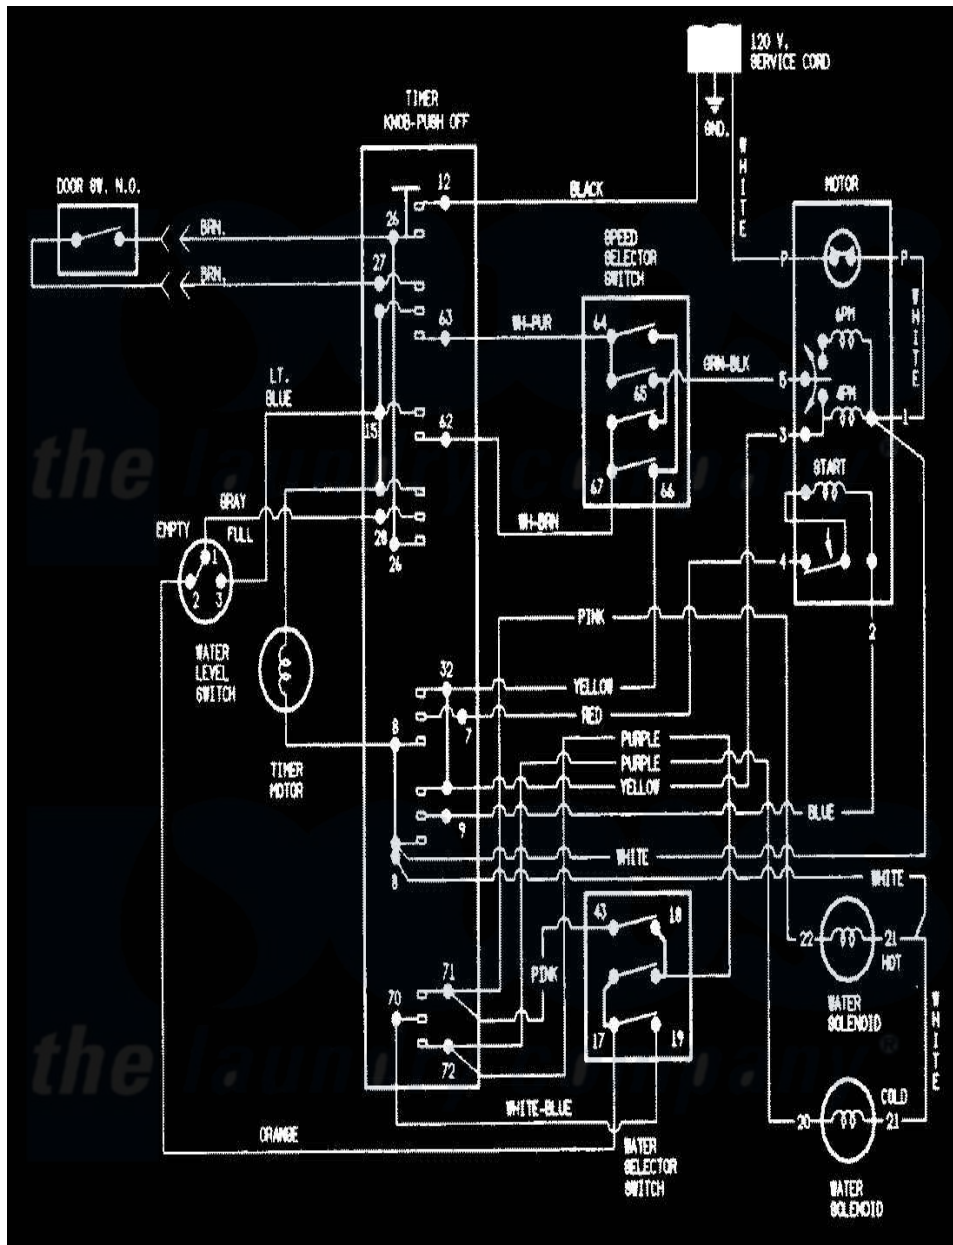

Admiral LATA300AAL 06 - WIRING INFORMATION

Admiral Residential Admiral LATA300AAL Washer Parts Parts Diagram 06 - WIRING INFORMATION
 Click on the part number to view part

Item	Original Part Number	Replaced By	Status	Part Description
NI	15001239		Not Available	WIRING INFORMATION