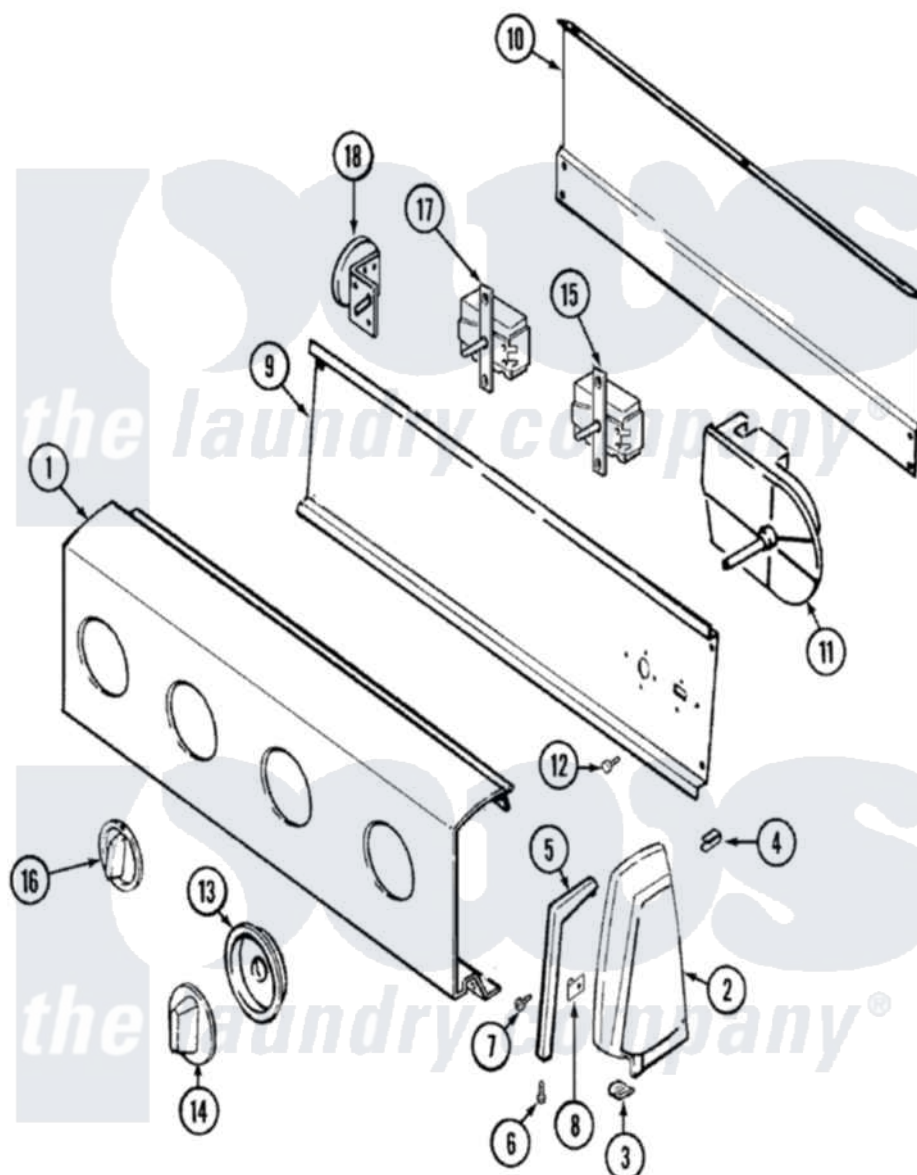

Admiral LATA300AAW 02 - CONTROL PANEL

Admiral [Residential Admiral LATA300AAW Washer Parts](#) Parts Diagram 02 - CONTROL PANEL
 Click on the part number to view part

Item	Original Part Number	Replaced By	Status	Part Description
1	25-7702			Speedclip, End Cap To Control Panel
"	25-7793			Screw
"	35-3876		Not Available	CONTROL PANEL
2	35-2487	21001451		Cap- End
"	35-2488	21001452		Cap- End
3	34-9487		Not Available	PLATE, REINFORCEMENT
"	25-7697	25-2219		Screw
"	25-7851			Speedclip, End Cap To Top
4	25-7435	33002917		Screw, No.10-16
"	25-7852			Speedclip, Rr Shld To End Cap
5	53-0277		Not Available	TRIM, END CAP (RT)
"	53-0278		Not Available	TRIM, END CAP (LT)
6	25-7760			Screw
7	25-3092	90767		Screw, 8A X 3/8 HeX Washer Head Tapping

8	25-7702		Speedclip, End Cap To Control Panel
9	53-1676		Shield, Control
"	53-2504	31001193	Pad, Shield
10	25-3092	90767	Screw, 8A X 3/8 HeX Washer Head Tapping
"	25-3457		Screw, Sems
"	25-7853	25-7933	Ring, Retaining
"	35-2688	21001460	Shield, Rear
11	35-3841		Timer
12	25-0205	216412	Screw, Bracket To Timer
13	35-2255	21001497	Skirt Ri
14	35-2486	12500058	Knob Ski
15	35-3855		Switch, Temp
"	25-3092	90767	Screw, 8A X 3/8 HeX Washer Head Tapping
16	35-2185	21001283	Knob, Selector---Piq
17	25-3092	90767	Screw, 8A X 3/8 HeX Washer Head Tapping
"	35-3208		Switch, Speed
18	35-3283	21001554	Switch, Water Level
"	25-3092	90767	Screw, 8A X 3/8 HeX Washer Head Tapping
19	35-3880	Not Available	MANUAL, USE & CARE
"	21001033	Not Available	MANUAL, USE & CARE
20	16002079	Not Available	GUIDE, QUICK REF - ADMIRAL