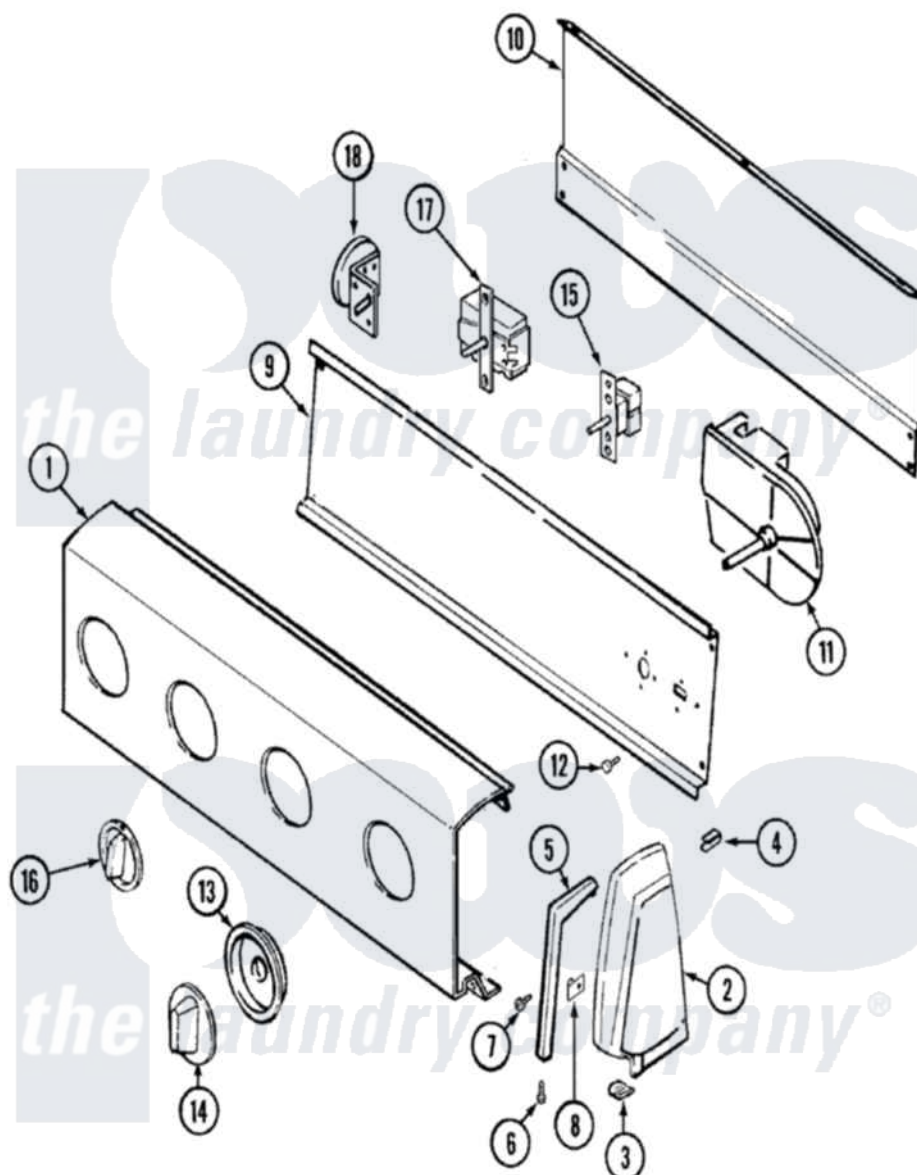

# Admiral LATA400AAM 02 - CONTROL PANEL (LATA400AAM)

Admiral [Residential Admiral LATA400AAM Washer Parts](#) Parts Diagram 02 - CONTROL PANEL (LATA400AAM)  
 Click on the part number to view part

Item	Original Part Number	Replaced By	Status	Part Description
1	<a href="#">25-7702</a>			Speedclip, End Cap To Control Panel
"	21001214		Not Available	PANEL, CONTROL
"	21001077		Not Available	PANEL, CONTROL
"	<a href="#">25-7793</a>			Screw
2	21001069	<a href="#">12002263</a>		Endcap Kit
"	21001070	<a href="#">21001456</a>		Cap- End
3	25-7697	<a href="#">25-2219</a>		Screw
"	<a href="#">25-7851</a>			Speedclip, End Cap To Top
4	25-7435	<a href="#">33002917</a>		Screw, No.10-16
"	<a href="#">25-7852</a>			Speedclip, Rr Shld To End Cap
5	31001056		Not Available	TRIM, ENDCAP (RT)(ALM)
"	31001057		Not Available	TRIM, ENDCAP (LT)(ALM)
6	<a href="#">25-7760</a>			Screw
7	25-3092	<a href="#">90767</a>		Screw, 8A X 3/8 HeX Washer Head Tapping